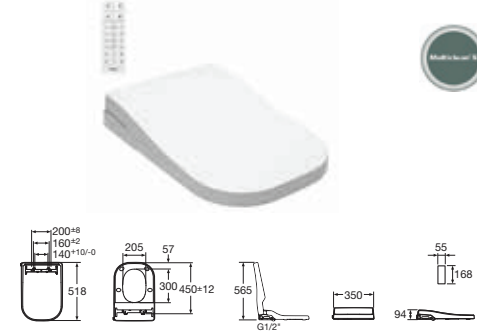

MULTICLEAN® X PREMIUM SOFT

A804042005 尊貴柔方形電子廁板 $10,500

* 可與The Gap (中國製), The Gap (中國製) 連體, The Gap Rimless座地, The Gap Rimless掛牆座廁配套使用。