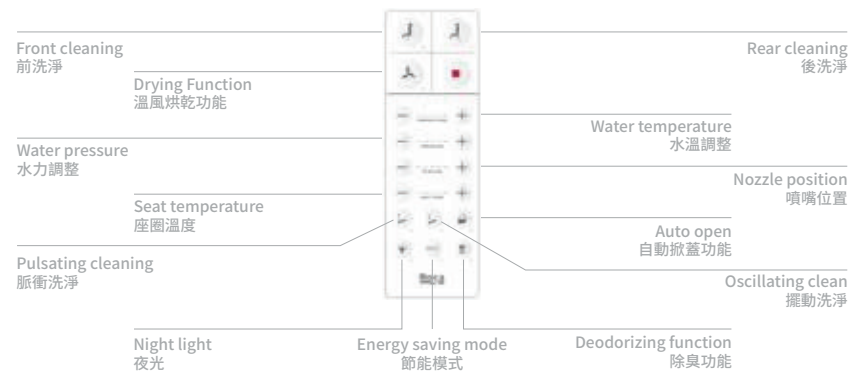

FEATURES 特點 MULTICLEAN® X PREMIUM 尊貴型

 Configurable night light with long-life LEDs LED夜光設置	 Slim technology integrated in the seat 一體化纖薄技術	 User detection 用戶偵測	 Self-cleaning nozzle 自動清潔噴嘴	 Deodorizer function 除臭功能	 Heated seat with adjustable temperature 加熱座圈,可調整溫度	 Soft-close seat and cover 緩降座圈和蓋板
 Ergonomic seat design 座圈人體工程學設計	 Nozzle with removable tip 噴頭可拆	 Antibacterial seat 抗菌座圈	 Power saving mode 省電模式	 尊貴型使用需知		

Remote control 控制器

MULTICLEAN® X PREMIUM ROUND

A804038005 尊貴圓形電子廁板 $10,500

* 可與Ona, N-Meridian, The Gap Round, The Gap Round Rimless座地, The Gap Round Rimless掛牆, Giralda, Giralda連體, Atis, Atis連體座廁配套使用。