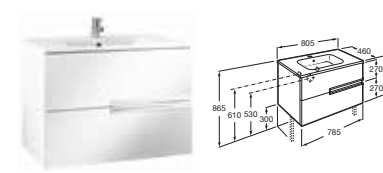

VICTORIA N
一體式面盆+雙開門面盆櫃
(805x460x565mm)

* A32799C000	
配 A856670806	$8,740