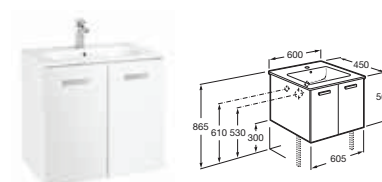

PRISMA BASIC
帶燈浴室鏡

A812260000 1000x800mm \$4,800

PRISMA BASIC
帶燈浴室鏡

A812262000 1200x800mm \$6,040

What really matters
is on the inside

Victoria Basic

浴室家具
生產過程

VICTORIA - N