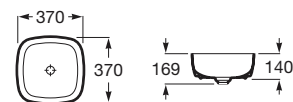

INSPIRA 柔方形枱上盆

A327502650 米色 370x370mm $7,520

*此款不設滿水孔裝置