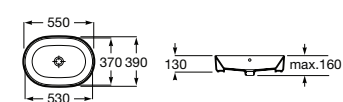

THE GAP ROUND 枱上盆

A3270Y1000	白色 550x390mm	$3,100