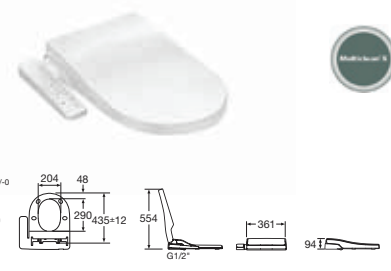

FEATURES 特點 MULTICLEAN® X BASIC 時尚型

 Configurable night light with long-life LEDs LED夜光設置	 Slim technology integrated in the seat 一體化纖薄技術	 User detection 用戶偵測	 Self-cleaning nozzle 自動清潔噴嘴	 Heated seat with adjustable temperature 加熱座圈, 可調整溫度	 Soft-close seat and cover 緩降座圈和蓋板	 Ergonomic seat design 座圈人體工程學設計
 Nozzle with removable tip 噴頭可拆	 Antibacterial seat 抗菌座圈	 Power saving mode 省電模式				

Side control 側面控制

MULTICLEAN® X BASIC ROUND

A804035005 時尚圓形電子廁板 $7,200

* 可與Ona, N-Meridian, The Gap Round, The Gap Round Rimless座地, The Gap Round Rimless掛牆, Giralda, Giralda連體, Atis, Atis連體座廁配套使用。