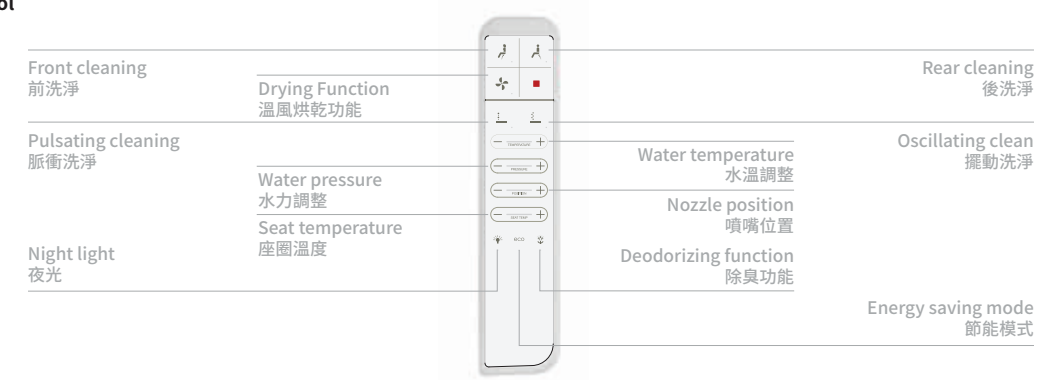

Side control 側面控制

MULTICLEAN® X ADVANCE ROUND

A804025005 尊尚圓形電子廁板 $9,000

* 可與Ona, N-Meridian, The Gap Round, The Gap Round Rimless座地, The Gap Round Rimless掛牆, Giralda, Giralda連體, Atis, Atis連體座廁配套使用。