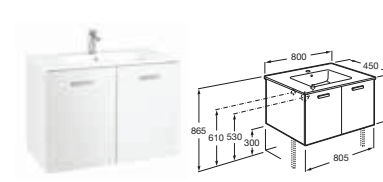

VICTORIA BASIC
一體式面盆+雙開門面盆櫃
(800x450x565mm)

* A32799C00	
配 A856785806	$7,280