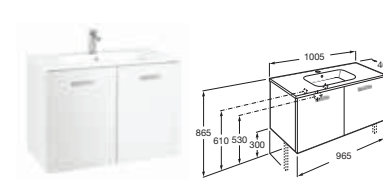

VICTORIA BASIC
一體式面盆+雙開門面盆櫃
(1000mm)

* A32799B000	
配 A856784806	$7,660

NEW