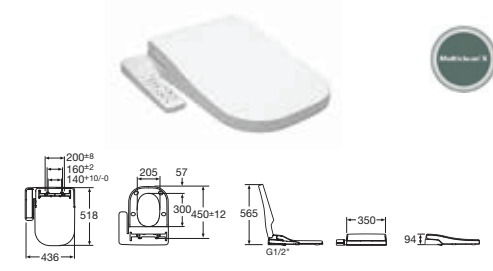

MULTICLEAN® X BASIC SOFT

A804036005 時尚柔方形電子廁板 $7,200

* 可與The Gap (中國製), The Gap (中國製) 連體, The Gap Rimless座地, The Gap Rimless掛牆座廁配套使用。