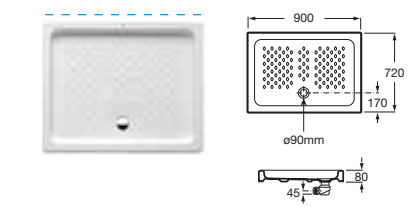

ITALIA RECTANGULAR

A3740HU000	900x720mm	$2,280