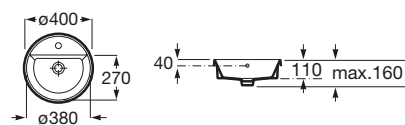

THE GAP ROUND 枱上盆 (有龍頭孔)

A3270Y4000 白色 ø400mm $1,980