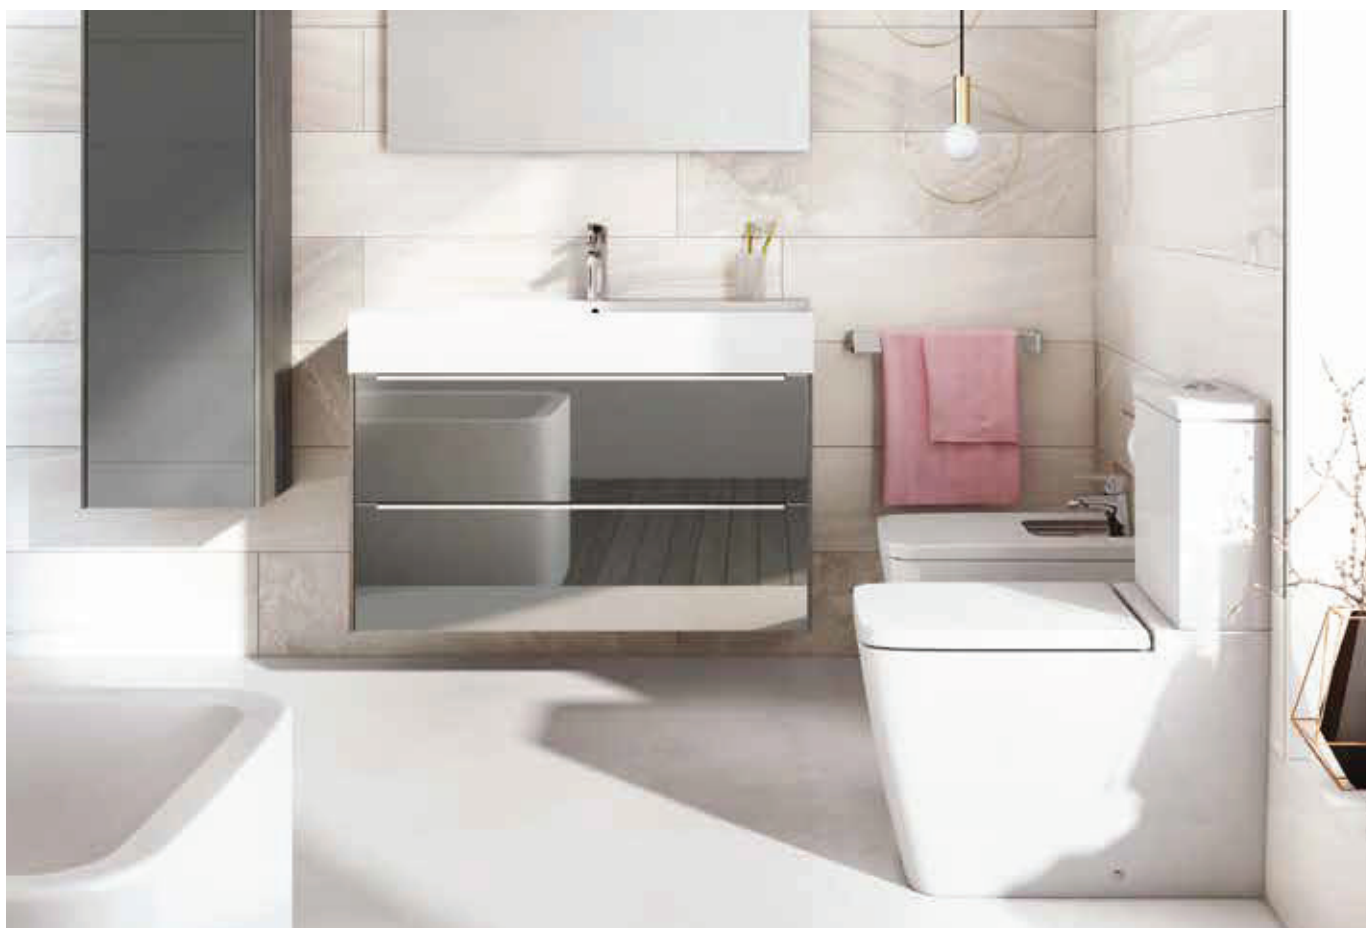

INSPIRA COLLECTION YOUR BATHROOM YOUR COLLECTION

An invitation to let your imagination fly, a blank canvas to project your dreams and your personality through its three shapes -Round, Soft and Square- that will allow you to find inspiration for your most personal project.

一張邀請函放飛無限想像力，一張投射夢想的空白畫布，
通過它的三種形狀 圓形、柔軟和方形，將為您最個性的一面尋找靈感。

FINECERAMICS®
New high-quality innovative ceramic material, exclusive to Roca
全新 Roca 專利高品質薄陶技術