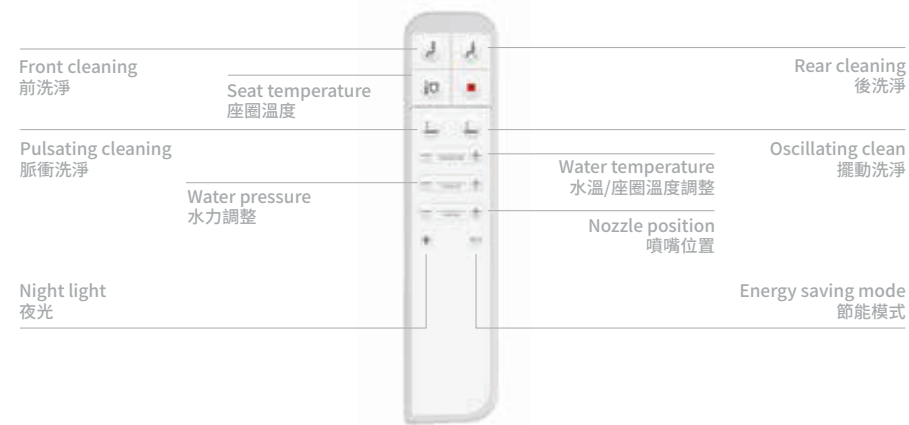

FEATURES 特點 MULTICLEAN® X BASIC 時尚型

 Configurable night light with long-life LEDs LED夜光設置	 Slim technology integrated in the seat 一體化纖薄技術	 User detection 用戶偵測	 Self-cleaning nozzle 自動清潔噴嘴	 Heated seat with adjustable temperature 加熱座圈, 可調整溫度	 Soft-close seat and cover 緩降座圈和蓋板	 Ergonomic seat design 座圈人體工程學設計
 Nozzle with removable tip 噴頭可拆	 Antibacterial seat 抗菌座圈	 Power saving mode 省電模式				

Side control 側面控制

MULTICLEAN® X BASIC ROUND

A804035005 時尚圓形電子廁板 $7,200

* 可與Ona, N-Meridian, The Gap Round, The Gap Round Rimless座地, The Gap Round Rimless掛牆, Giralda, Giralda連體, Atis, Atis連體座廁配套使用。