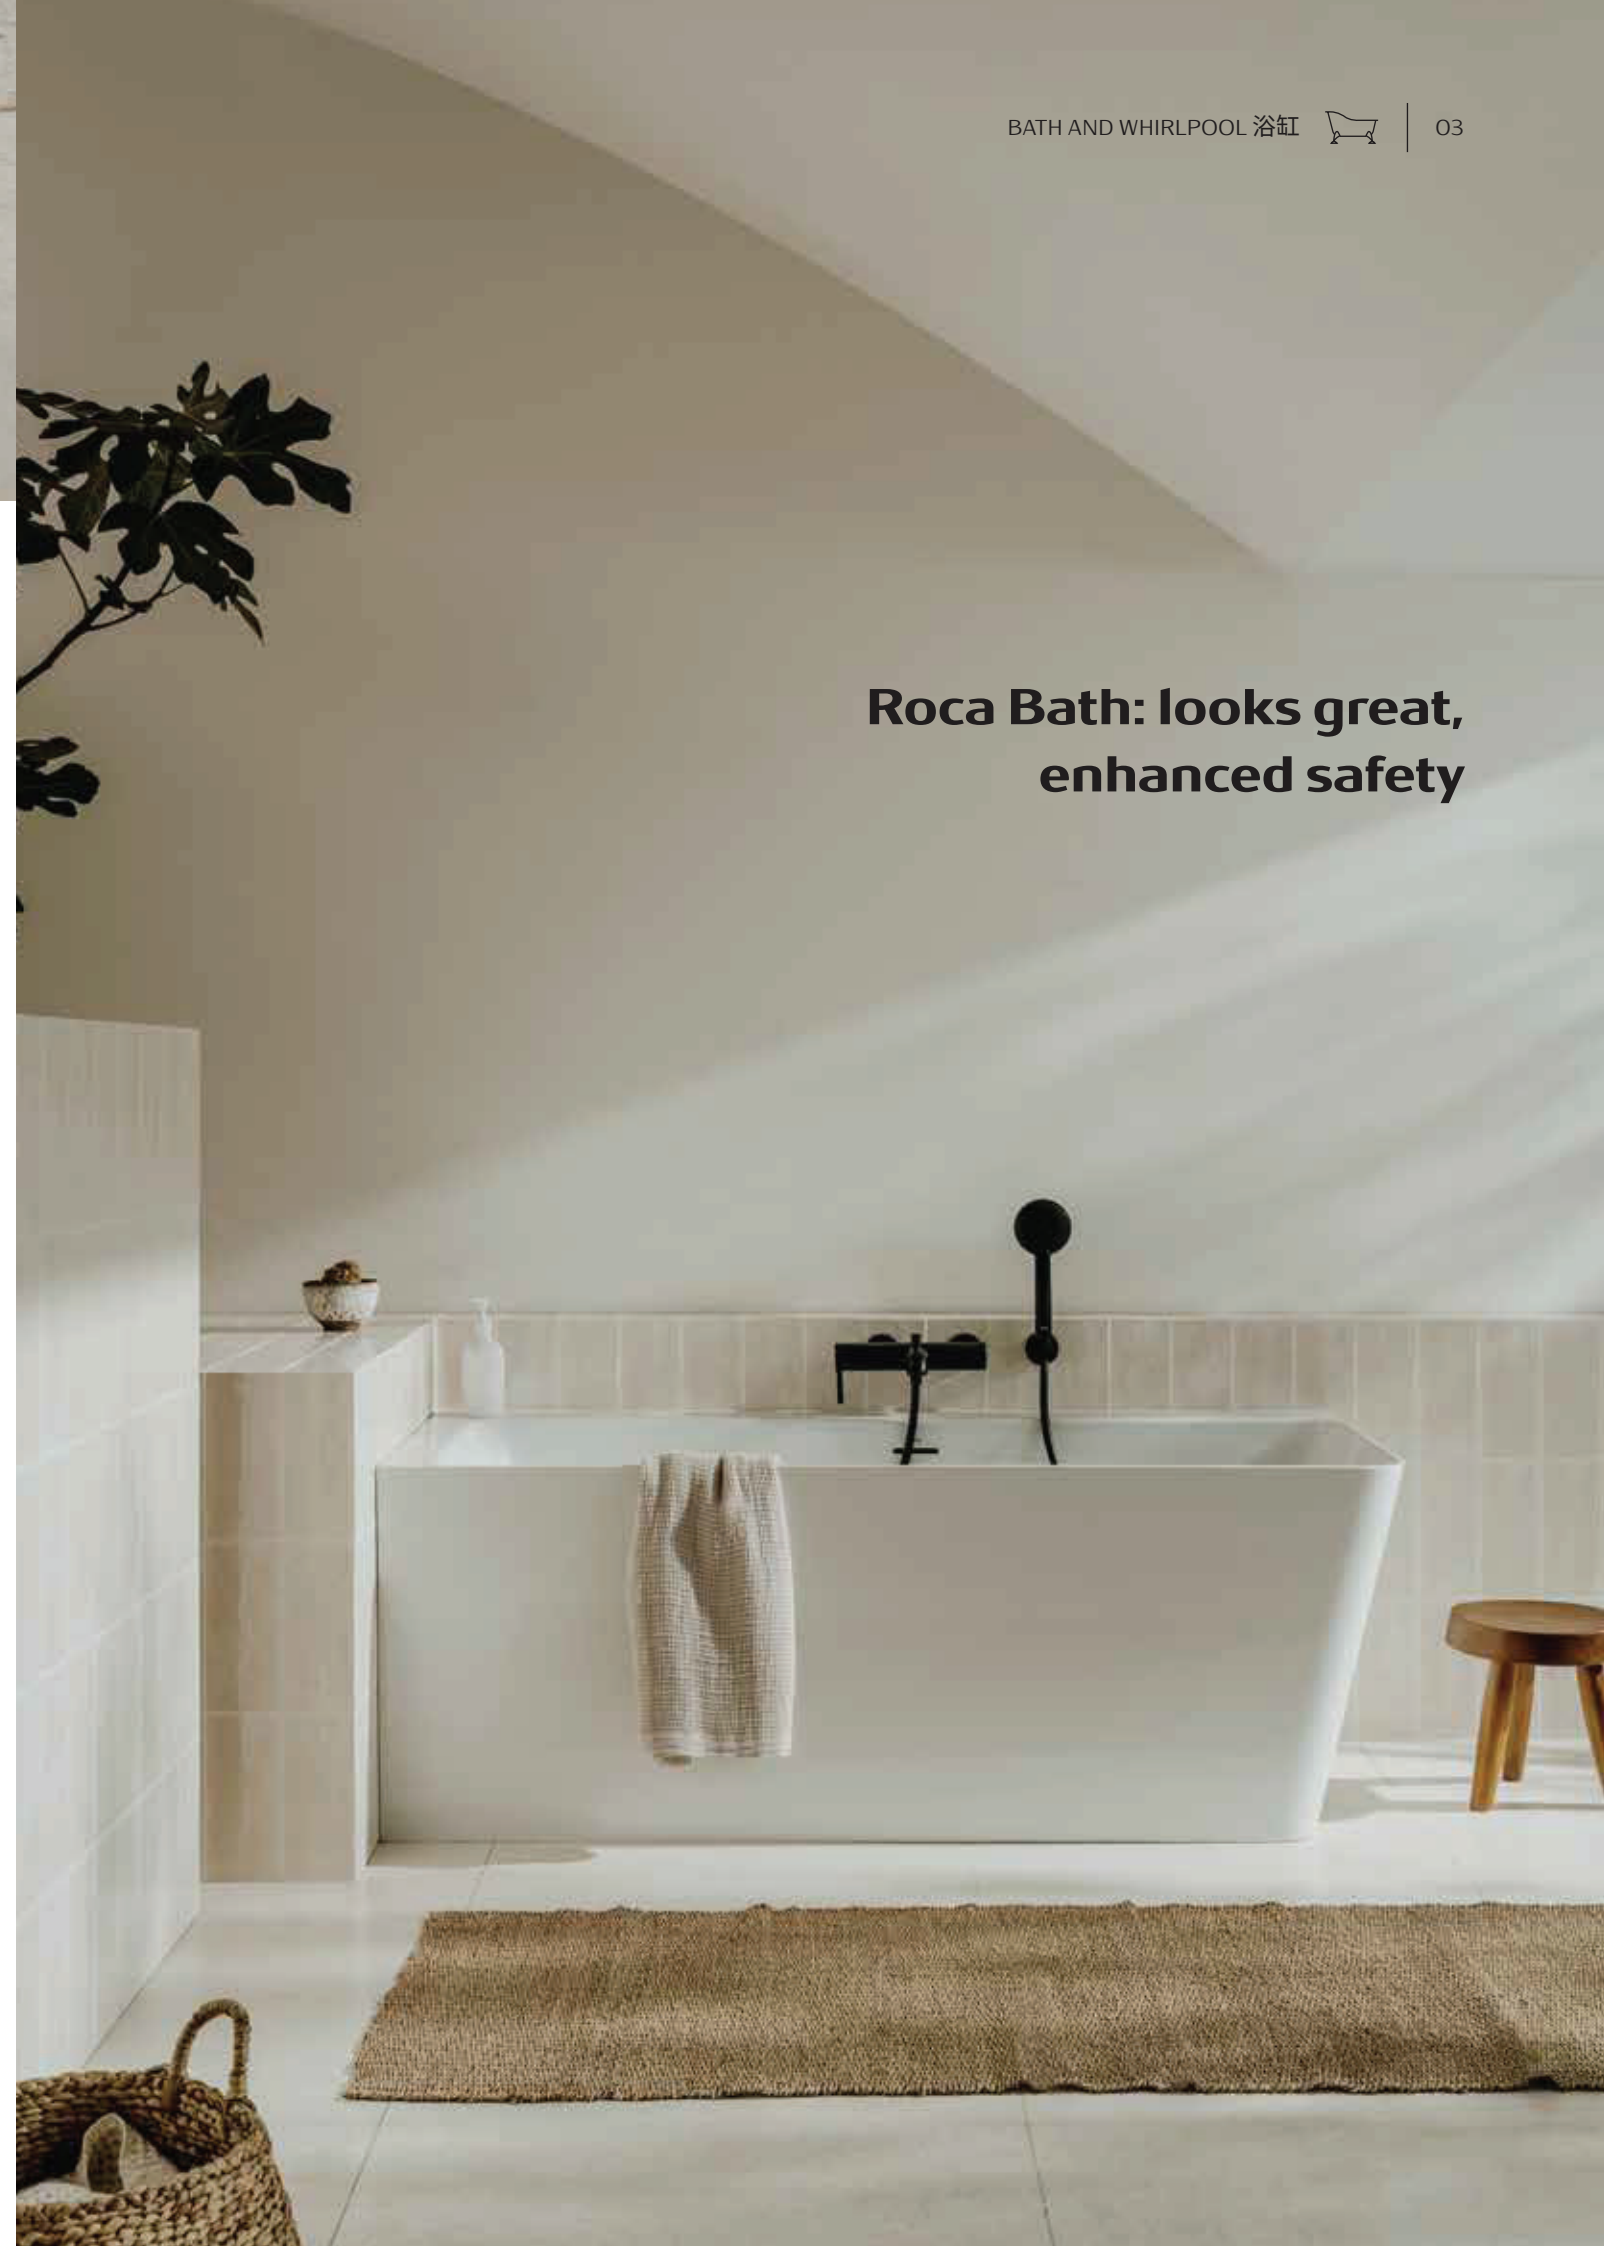

Index

	BATH AND WHIRLPOOL 浴缸	03	CAST IRON BATHTUB 鑄鐵浴缸	05	ACRYLIC BATHTUB 壓克力浴缸	06
	SHOWER TRAY 淋浴盆	07				
	SMART TOILET 智能座廁系列	08	IN-WASH® INSPIRA FS	09	MULTICLEAN® X SERIES 電子廁板	10
			MULTICLEAN® X SERIES 電子廁板 (時尚型)	12	MULTICLEAN® X SERIES 電子廁板 (尊尚型)	13
			MULTICLEAN® X SERIES 電子廁板 (尊貴型)	14		
	BATHROOM COLLECTION 浴室系列	16	BEYOND COLLECTION	19	INSPIRA COLLECTION	24
			ONA COLLECTION	28	THE GAP COLLECTION	32
	TOILET 坐廁	39	TWO-PIECES TOILET 分體坐廁	40	ONE-PIECE TOILET 連體坐廁	41
			KIDS TOILET 兒童坐廁	42		
	WASHBASIN 洗面盆	43	OVER COUNTERTOP BASIN 枱上盆	46	WALL-HUNG BASIN 掛牆面盆	50
			COUNTERTOP BASIN 枱面盆	48	SEMI-RECESSED BASIN 半掛面盆	50
			UNDER COUNTERTOP BASIN 枱底盆	49	VANITY BASIN 一體式面盆	51
	PUBLIC SPACE 公共空間	52	URINAL 小便器	53		
	FAUCET COLLECTION 水龍頭系列	54	選擇慳水花灑及水龍頭TIPS	57	BATHROOM FAUCET 浴室龍頭	58
			KITCHEN FAUCET 星盆龍頭	65	SENSOR PRODUCT 感應產品	68
	SHOWER COLUMN 淋浴柱	69				
	SHOWER KIT 企柱花灑套裝	71				
	HEATED TOWEL RAIL 發熱毛巾架	75				
	ACCESSORIES 配件	76				
	BATHROOM MIRROR 浴室鏡	79				
	BATHROOM FURNITURE 浴室家具	80				

可於官網www.roca.hk 搜尋
ROCA產品照片、影片、小
冊子、說明書、銷售點等...

**Roca Bath: looks great,
enhanced safety**