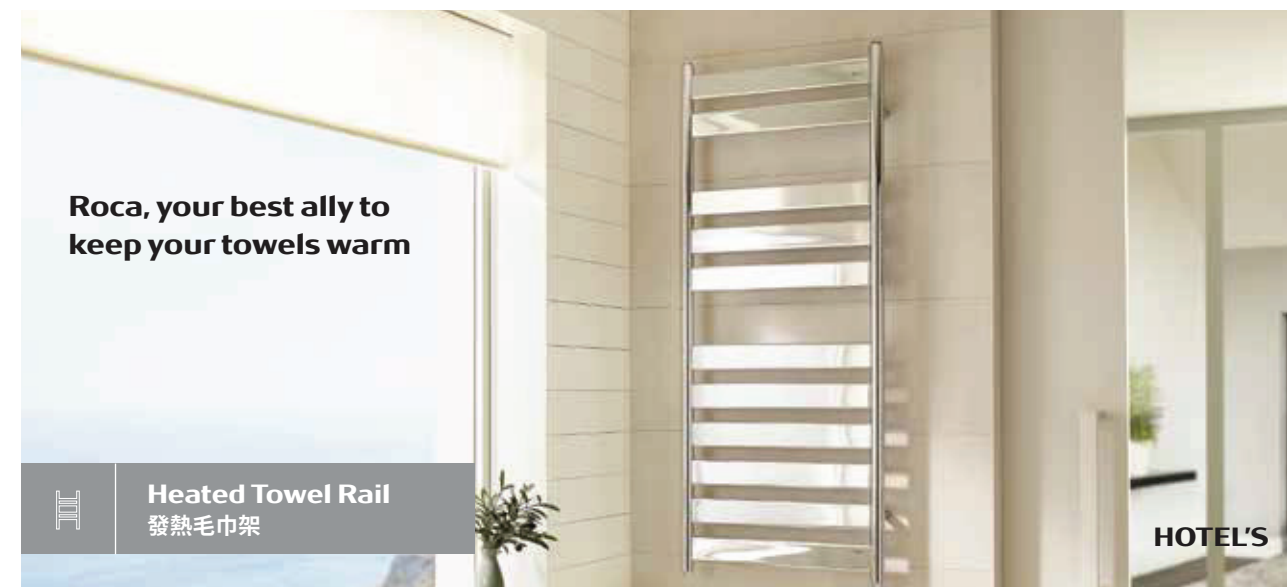

A5B1111C0N $600

A5B1110C0N $600

A5B1108C0N $500

A5B1B03NBN 啞黑色 $400

NEW

A5B1B03C0G $280

A5B1103C0N $240

A5B2116NB0 黑色 $300

A5B2515C0N $275

NEW

NEW

NEW

NEW

A5B2716C00 $250

A5B2451C0N (ø250mm) $1,900
A5B2550C00 (ø300mm) $2,740

A5B2450C00 (250x250mm) $1,900
A5B2750C00 (300x300mm) $2,880

A5B0250C00 $840

NEW

NEW

A5B0450C00 $340

A525533100 $340

Z5B0729C0N $1,920

Z5B0829C0N $560

Roca, your best ally to keep your towels warm

Heated Towel Rail
發熱毛巾架

HOTEL'S