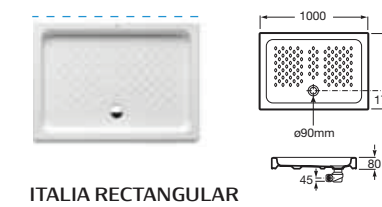

ITALIA RECTANGULAR

A3740HT000	1000x700mm	$2,960