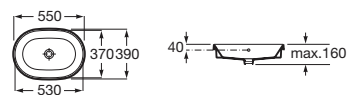

THE GAP ROUND 半嵌入式枱上盆

* A3270Y5000 白色 550x390mm $2,480