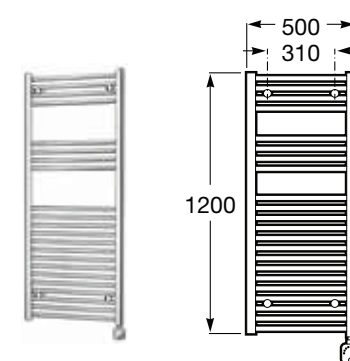

A525533100 \$340

RECTANGLE 地漏

Z5B0729C0N \$1,920

BRASS 地漏

Z5B0829C0N \$560

Roca, your best ally to keep your towels warm

Heated Towel Rail
發熱毛巾架

HOTEL'S