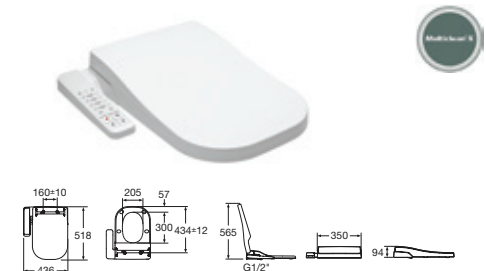

MULTICLEAN® X ADVANCE SOFT

A804020005 尊尚柔方形電子廁板 $9,000

* 可與The Gap (中國製), The Gap (中國製) 連體, The Gap Rimless座地, The Gap Rimless掛牆座廁配套使用。