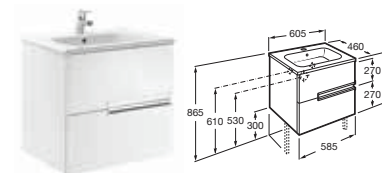

VICTORIA N
一體式面盆+雙開門面盆櫃
(605x460x565mm)

* A32799E000	
配 A856672806	$7,780