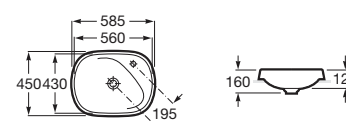

BEYOND 半嵌入式枱上盆

A3270B6640 瑪瑙色 585x450mm

$9,780

*此款不設滿水孔裝置