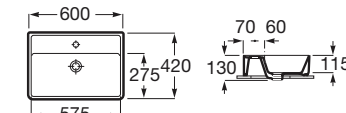

THE GAP SQUARE 枱上盆

A3270MN000	白色 600x420mm	$3,520