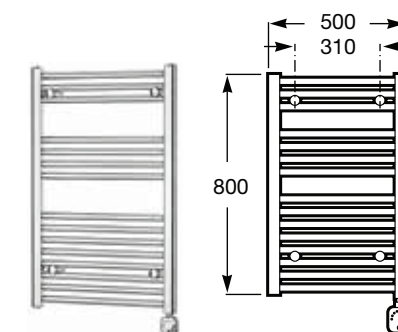

VICTORIA
發熱毛巾架

A815512001 800x500mm $7,940

電壓：230V / 50Hz
功率：300W
防水等級：IPX4
四級溫度調校