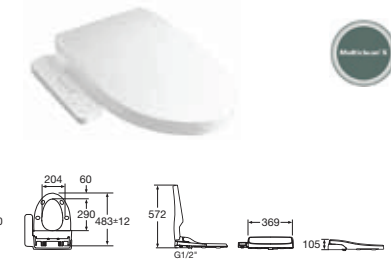

MULTICLEAN® X BASIC ELONGATED

A804037005 時尚長咀形電子廁板 $7,200

* 可與Georgia, Georgia連體座廁配套使用。

FEATURES 特點 MULTICLEAN® X ADVANCE 尊尚型

 Configurable night light with long-life LEDs LED夜光設置	 Slim technology integrated in the seat 一體化纖薄技術	 User detection 用戶偵測	 Self-cleaning nozzle 自動清潔噴嘴	 Deodorizer function 除臭功能	 Heated seat with adjustable temperature 加熱座圈, 可調整溫度	 Soft-close seat and cover 緩降座圈和蓋板
 Ergonomic seat design 座圈人體工程學設計	 Nozzle with removable tip 噴頭可拆	 Antibacterial seat 抗菌座圈	 Power saving mode 省電模式