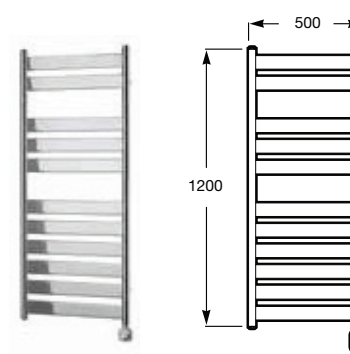

HOTEL'S
發熱毛巾架

A815503001 1200x500mm $18,940

電壓：230V / 50Hz
功率：500W
防水等級：IPX4
四級溫度調校

*香港水務署認可第一級用水效益標籤產品
*香港水務署認可第二級用水效益標籤產品