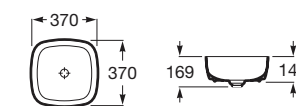

INSPIRA 柔方形枱上盆

A327502640	瑪瑙色 370x370mm	$7,520

*此款不設滴水孔裝置