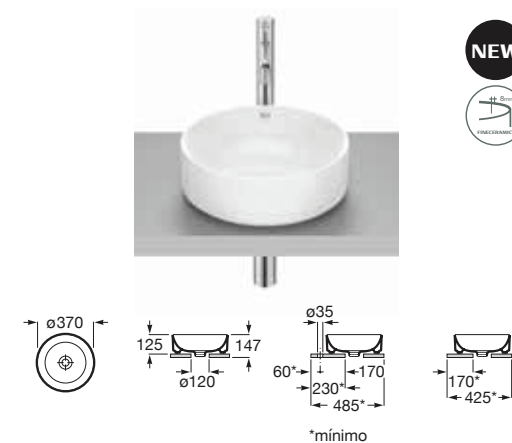

ONA 枱上盆

A32768J000	白色 ø370mm	$3,420

*此款不設滿水孔裝置