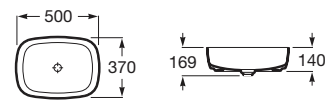

INSPIRA 柔方形枱上盆

A327500640 瑪瑙色 500x370mm $8,860

*此款不設滿水孔裝置