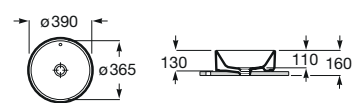

THE GAP ROUND 枱上盆

A3270MJ000	白色 ø390mm	$2,380