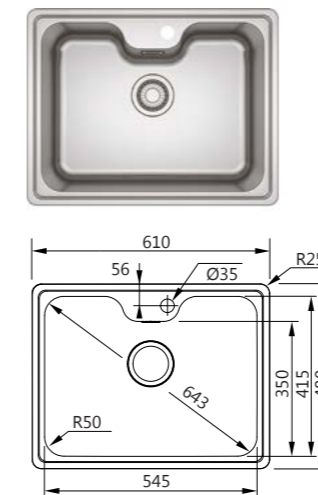

BELL

Model BCX 610-61
Radius 50
Thickness 0.8mm
Overall Size 610 x 480mm (LxW)
Bowl Size 545 x 415 x 200mm (LxWxD)
Cut-out Size 586 x 456mm, R10 (LxW)
Installation Inset
Included Accessory Waste kit w/ overflow
Suggested Retail Price $1,880