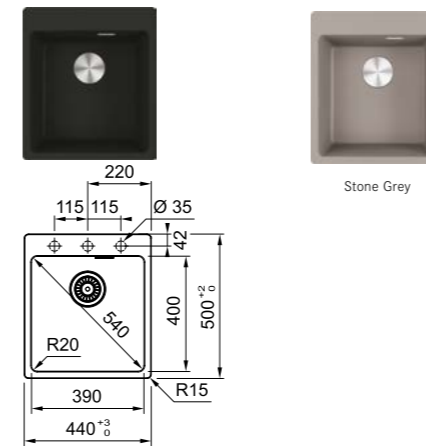

MARIS **NEW**

SLOVAKIA

**Model** MRG 660 SBR Onyx  
**Overall Size** 560 x 440mm (LxW)  
**Bowl Size** 340 x 400 x 200mm (LxWxD),  
 150 x 400 x 150mm (LxWxD)  
**Cut-out Size** 540 x 428mm, R15 (LxW)  
**Installation** Inset, undermount  
**Included Accessory** Waste kit w/ overflow  
**Suggested Retail Price** \$5,480

MARIS **NEW**

SLOVAKIA

**Model** MRG 610-39 FTL Onyx  
**Overall Size** 440 x 500mm (LxW)  
**Bowl Size** 390 x 400 x 200mm (LxWxD)  
**Cut-out Size** 420 x 480mm, R15 (LxW)  
**Installation** Inset  
**Included Accessory** Waste kit w/ overflow  
**Suggested Retail Price** \$4,880