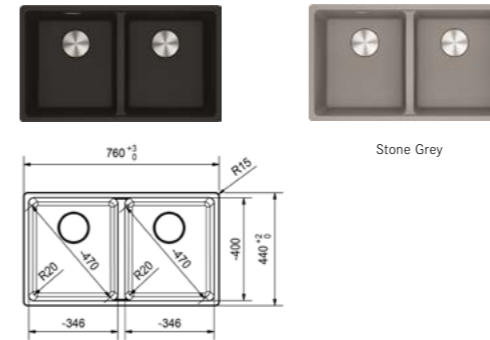

FRAGRANITE SINK

MARIS **NEW**

SLOVAKIA

Model MRG 620-35-35 Onyx
Overall Size 760 x 440mm (LxW)
Bowl Size 346 x 400 x 200mm (LxWxD),
346 x 400 x 200mm (LxWxD)
Cut-out Size 740 x 428mm, R15 (LxW)
Installation Inset, undermount
Included Accessory Waste kit w/ overflow
Suggested Retail Price $5,980

MARIS **NEW**

SLOVAKIA