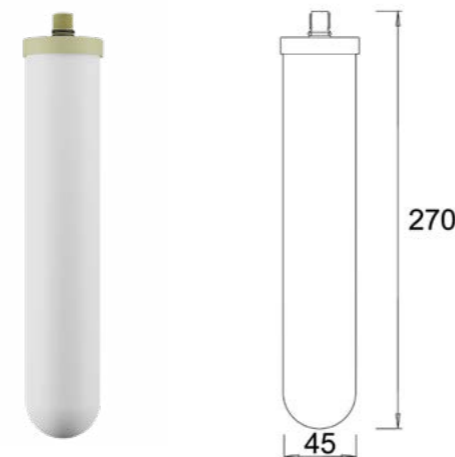

INSTANTFIL/ STILL PURE FILTER CARTRIDGE FRA-06

ENGLAND

Model instantFil/ Still Pure Filter Cartridge Fra-06
Size 270 x ø45mm (LxW)
Material Ceramic
Suggested Retail Price $600