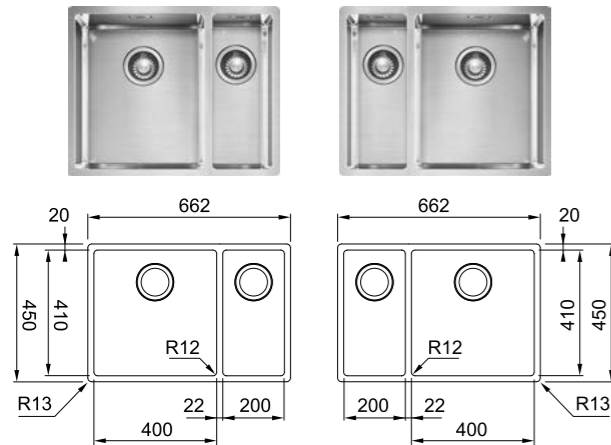

STAINLESS STEEL SINK

BOX

Model BXX 260-40 SBR / SBL
Radius 12
Thickness 1.2mm
Overall Size 662 x 450 x 200mm (LxWxD)
Bowl Size 400 x 410 x 200mm (LxWxD),
200 x 410 x 200mm (LxWxD)
Cut-out Size 632 x 420mm (LxW)
Installation Inset, flushmount, undermount
Included Accessory Waste kit w/ overflow
Suggested Retail Price $5,080