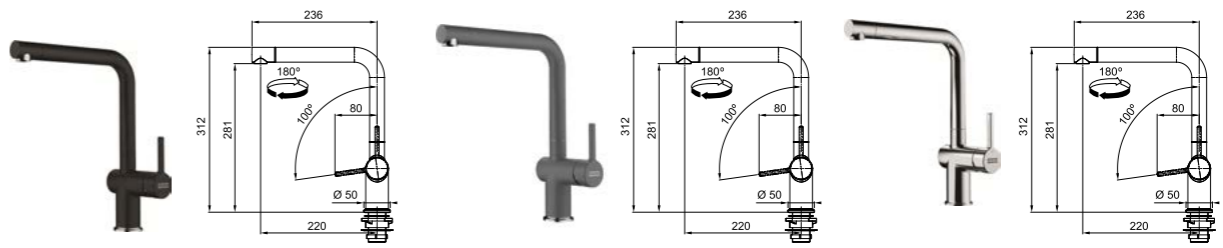

BRASS TAP

NEW **ITALY** **NEW** **ITALY** **NEW** **ITALY**

Model Active L swivel
Material Brass
Finish Onyx
Pull Out No
Nozzle / Spray Nozzle
Hose Diameter 3/8"
Suggested Retail Price $1,880

* Use Colored Sink Cleaner for daily maintenance

Model Active L swivel
Material Brass
Finish Stone Grey
Pull Out No
Nozzle / Spray Nozzle
Hose Diameter 3/8"
Suggested Retail Price $1,880

* Use Colored Sink Cleaner for daily maintenance

Model Active L swivel
Material Brass
Finish Chrome
Pull Out No
Nozzle / Spray Nozzle
Hose Diameter 3/8"
Suggested Retail Price $1,680

NEW **ITALY** **NEW** **ITALY** **NEW** **ITALY**