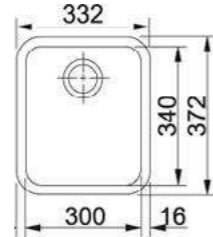

STAINLESS STEEL SINK

GALASSIA

ITALY

Model	GAX 110-30
Radius	49.5
Thickness	0.8mm
Overall Size	332 x 372 x 170mm (LxWxD)
Bowl Size	300 x 340 x 170mm (LxWxD)
Cut-out Size	300 x 340mm (LxW)
Installation	Undermount
Included Accessory	Waste kit w/ overflow
Suggested Retail Price	$1,780