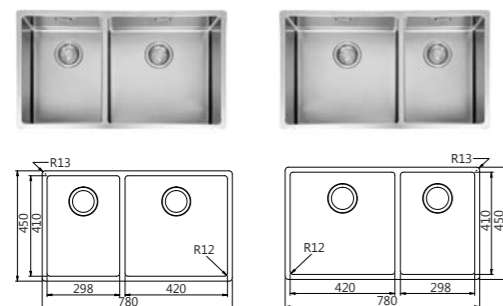

BOX

Model BXX 220-74 SBL / SBR
Radius 12
Thickness 1.2mm
Overall Size 780 x 450 x 200mm (LxWxD)
Bowl Size 420 x 410 x 200mm (LxWxD),
298 x 410 x 200mm (LxWxD)
Cut-out Size 750 x 420mm (LxW)
Installation Inset, flushmount, undermount
Included Accessory Waste kit w/ overflow
Suggested Retail Price $5,680