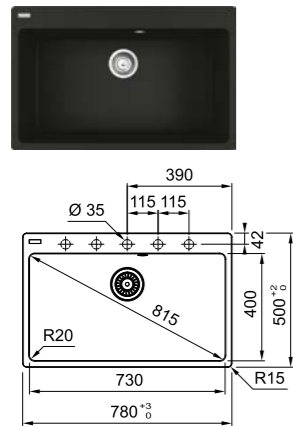

### CENTRO

 SLOVAKIA

<b>Model</b>	CNG 610-54 Onyx
<b>Overall Size</b>	590 x 500mm (LxW)
<b>Bowl Size</b>	540 x 400 x 200mm (LxWxD)
<b>Cut-out Size</b>	570 x 480mm, R15 (LxW)
<b>Installation</b>	Inset
<b>Included Accessory</b>	Waste kit w/ overflow
<b>Suggested Retail Price</b>	<b>\$4,680</b>

### CENTRO

 SLOVAKIA

<b>Model</b>	CNG 610-73 Onyx
<b>Overall Size</b>	780 x 500mm (LxW)
<b>Bowl Size</b>	730 x 400 x 200mm (LxWxD)
<b>Cut-out Size</b>	760 x 480mm, R15 (LxW)
<b>Installation</b>	Inset
<b>Included Accessory</b>	Waste kit w/ overflow
<b>Suggested Retail Price</b>	<b>\$5,180</b>