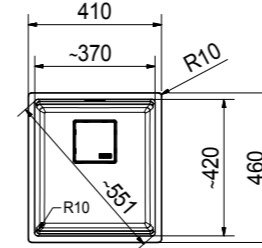

FRAGRANITE SINK

KUBUS 2

SLOVAKIA

Model KNG 110-37 Onyx
Overall Size 410 x 460mm (LxW)
Bowl Size 370 x 420 x 200mm (LxWxD)
Cut-out Size 370 x 420mm, R10 (LxW)
Installation Undermount
Included Accessory Waste kit w/ overflow
Suggested Retail Price $5,380

KUBUS 2

SLOVAKIA