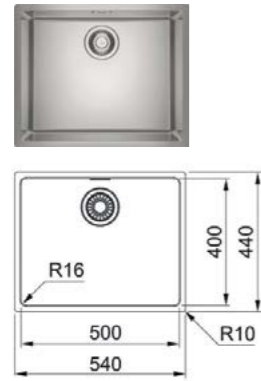

MARIS

**+** SWITZERLAND

<b>Model</b>	MRX 110-40
<b>Radius</b>	16
<b>Thickness</b>	0.8mm
<b>Overall Size</b>	440 x 440mm (LxW)
<b>Bowl Size</b>	400 x 400 x 180mm (LxWxD)
<b>Cut-out Size</b>	400 x 400mm, R16 (LxW)
<b>Installation</b>	Undermount
<b>Included Accessory</b>	Waste kit w/ overflow
<b>Suggested Retail Price</b>	<b>\$3,280</b>

MARIS

**+** SWITZERLAND

<b>Model</b>	MRX 110-45
<b>Radius</b>	16
<b>Thickness</b>	0.8mm
<b>Overall Size</b>	490 x 440mm (LxW)
<b>Bowl Size</b>	450 x 400 x 180mm (LxWxD)
<b>Cut-out Size</b>	450 x 400mm, R16 (LxW)
<b>Installation</b>	Undermount
<b>Included Accessory</b>	Waste kit w/ overflow
<b>Suggested Retail Price</b>	<b>\$3,380</b>

STAINLESS STEEL SINK

MARIS

**+** SWITZERLAND

**Model** MRX 110-50  
**Radius** 16  
**Thickness** 0.8mm  
**Overall Size** 540 x 440mm (LxW)  
**Bowl Size** 500 x 400 x 180mm (LxWxD)  
**Cut-out Size** 500 x 400mm, R16 (LxW)  
**Installation** Undermount  
**Included Accessory** Waste kit w/ overflow  
**Suggested Retail Price** **\$3,580**