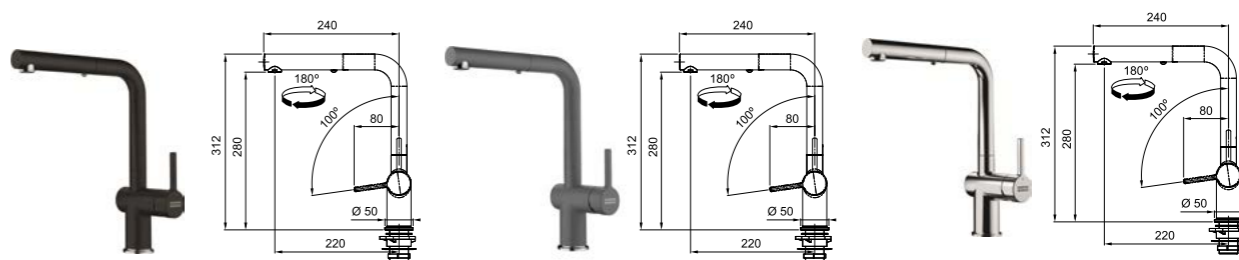

Model Active L pull out spray
Material Brass
Finish Onyx
Pull Out Yes
Nozzle / Spray Spray
Hose Diameter 3/8"
Suggested Retail Price $3,080

* Use Colored Sink Cleaner for daily maintenance

Model Active L pull out spray
Material Brass
Finish Stone Grey
Pull Out Yes
Nozzle / Spray Spray
Hose Diameter 3/8"
Suggested Retail Price $3,080

* Use Colored Sink Cleaner for daily maintenance

Model Active L pull out spray
Material Brass
Finish Chrome
Pull Out Yes
Nozzle / Spray Spray
Hose Diameter 3/8"
Suggested Retail Price $2,580