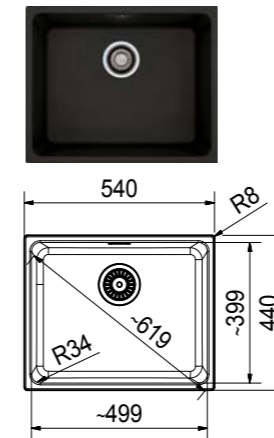

### CENTRO

 SLOVAKIA

<b>Model</b>	CNG 611-78 XL Onyx
<b>Overall Size</b>	780 x 500mm (LxW)
<b>Bowl Size</b>	492 x 435 x 200mm (LxWxD)
<b>Cut-out Size</b>	746 x 466mm, R15 (LxW)
<b>Installation</b>	Inset
<b>Included Accessory</b>	Waste kit w/ overflow
<b>Suggested Retail Price</b>	<b>\$6,080</b>

### KUBUS

 SLOVAKIA

<b>Model</b>	KBG 110-50 Onyx
<b>Overall Size</b>	540 x 440mm (LxW)
<b>Bowl Size</b>	500 x 400 x 200mm (LxWxD)
<b>Cut-out Size</b>	500 x 400mm, R25 (LxW)
<b>Installation</b>	Undermount
<b>Included Accessory</b>	Waste kit w/ overflow
<b>Suggested Retail Price</b>	<b>\$4,780</b>