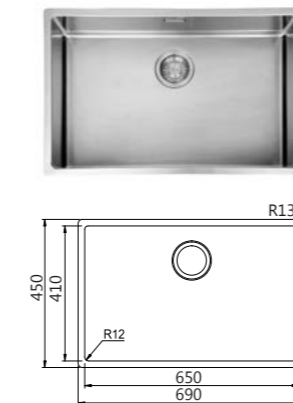

Model	BXX 210-54
Radius	12
Thickness	1.2mm
Overall Size	580 x 450 x 200mm (LxWxD)
Bowl Size	540 x 410 x 200mm (LxWxD)
Cut-out Size	550 x 420mm (LxW)
Installation	Inset, flushmount, undermount
Included Accessory	Waste kit w/ overflow
Suggested Retail Price	$2,280

BOX

Model	BXX 210-65
Radius	12
Thickness	1.2mm
Overall Size	690 x 450 x 200mm (LxWxD)
Bowl Size	650 x 410 x 200mm (LxWxD)
Cut-out Size	660 x 420mm (LxW)
Installation	Inset, flushmount, undermount
Included Accessory	Waste kit w/ overflow
Suggested Retail Price	$3,380

BOX