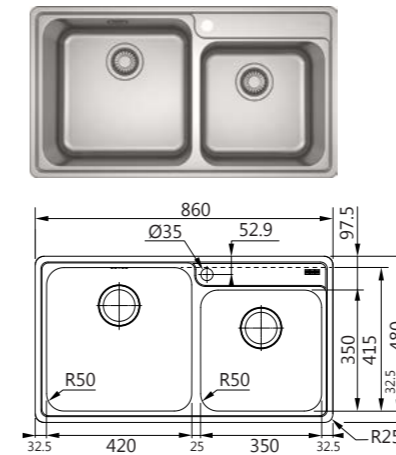

### BELL

<b>Model</b>	BCX 621 LHD / RHD
<b>Radius</b>	50
<b>Thickness</b>	0.8mm
<b>Overall Size</b>	1080 x 480mm (LxW)
<b>Bowl Size</b>	380 x 415 x 180mm (LxWxD), 320 x 350 x 160mm (LxWxD)
<b>Cut-out Size</b>	1056 x 456mm, R10 (LxW)
<b>Installation</b>	Inset
<b>Included Accessory</b>	Waste kit w/ overflow
<b>Suggested Retail Price</b>	<b>\$2,780</b>

### BELL

<b>Model</b>	BCX 120-35-35
<b>Radius</b>	50
<b>Thickness</b>	0.8mm
<b>Overall Size</b>	775 x 400mm (LxW)
<b>Bowl Size</b>	350 x 350 x 180mm (LxWxD), 350 x 350 x 180mm (LxWxD)
<b>Cut-out Size</b>	725 x 350mm, R50 (LxW)
<b>Installation</b>	Undermount
<b>Included Accessory</b>	Waste kit w/ overflow
<b>Suggested Retail Price</b>	<b>\$1,780</b>

### BELL

**NEW**

<b>Model</b>	BCX 620-38-32
<b>Radius</b>	50
<b>Thickness</b>	0.8mm
<b>Overall Size</b>	790 x 480mm (LxW)
<b>Bowl Size</b>	380 x 415 x 180mm (LxWxD), 320 x 350 x 160mm (LxWxD)
<b>Cut-out Size</b>	766 x 456mm, R10 (LxW)
<b>Installation</b>	Inset
<b>Included Accessory</b>	Waste kit w/ overflow
<b>Suggested Retail Price</b>	<b>\$1,980</b>

### BELL

<b>Model</b>	BCX 620-42-35
<b>Radius</b>	50
<b>Thickness</b>	0.8mm
<b>Overall Size</b>	860 x 480mm (LxW)
<b>Bowl Size</b>	420 x 415 x 200mm (LxWxD), 350 x 350 x 180mm (LxWxD)
<b>Cut-out Size</b>	836 x 456mm, R10 (LxW)
<b>Installation</b>	Inset
<b>Included Accessory</b>	Waste kit w/ overflow
<b>Suggested Retail Price</b>	<b>\$2,080</b>