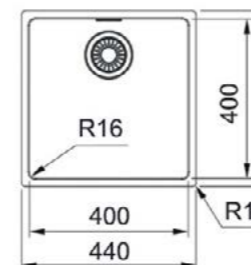

## STAINLESS STEEL SINK

MARIS

**+** SWITZERLAND

<b>Model</b>	MRX 110-34
<b>Radius</b>	16
<b>Thickness</b>	0.8mm
<b>Overall Size</b>	380 x 440mm (LxW)
<b>Bowl Size</b>	340 x 400 x 180mm (LxWxD)
<b>Cut-out Size</b>	340 x 400mm, R16 (LxW)
<b>Installation</b>	Undermount
<b>Included Accessory</b>	Waste kit w/ overflow
<b>Suggested Retail Price</b>	<b>\$3,180</b>

MARIS

**+** SWITZERLAND

<b>Model</b>	MRX 110-40
<b>Radius</b>	16
<b>Thickness</b>	0.8mm
<b>Overall Size</b>	440 x 440mm (LxW)
<b>Bowl Size</b>	400 x 400 x 180mm (LxWxD)
<b>Cut-out Size</b>	400 x 400mm, R16 (LxW)
<b>Installation</b>	Undermount
<b>Included Accessory</b>	Waste kit w/ overflow
<b>Suggested Retail Price</b>	<b>\$3,280</b>