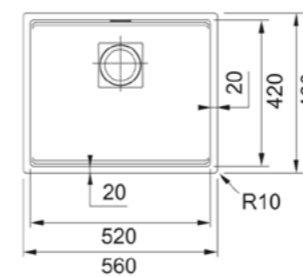

Model KNG 110-52 Onyx
Overall Size 560 x 460mm (LxW)
Bowl Size 520 x 420 x 200mm (LxWxD)
Cut-out Size 520 x 420mm, R10 (LxW)
Installation Undermount
Included Accessory Waste kit w/ overflow
Suggested Retail Price $6,180

KUBUS 2

SLOVAKIA