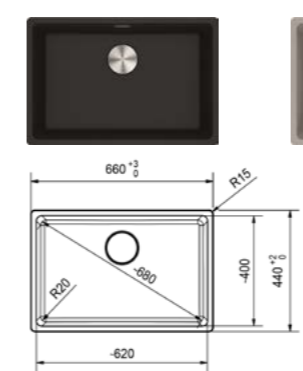

Model MRG 610-52 Onyx
Overall Size 560 x 440mm (LxW)
Bowl Size 520 x 400 x 200mm (LxWxD)
Cut-out Size 540 x 428mm, R15 (LxW)
Installation Inset, undermount
Included Accessory Waste kit w/ overflow
Suggested Retail Price $5,080

MARIS **NEW**