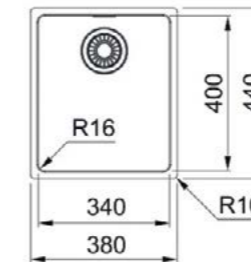

## STAINLESS STEEL SINK

MARIS

**+** SWITZERLAND

<b>Model</b>	MRX 110-34
<b>Radius</b>	16
<b>Thickness</b>	0.8mm
<b>Overall Size</b>	380 x 440mm (LxW)
<b>Bowl Size</b>	340 x 400 x 180mm (LxWxD)
<b>Cut-out Size</b>	340 x 400mm, R16 (LxW)
<b>Installation</b>	Undermount
<b>Included Accessory</b>	Waste kit w/ overflow
<b>Suggested Retail Price</b>	<b>\$3,180</b>