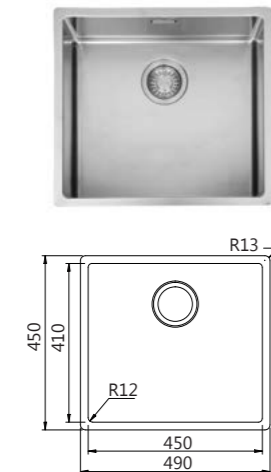

STAINLESS STEEL SINK

BOX

Model	BXX 210-36
Radius	12
Thickness	1.2mm
Overall Size	400 x 450 x 200mm (LxWxD)
Bowl Size	360 x 410 x 200mm (LxWxD)
Cut-out Size	370 x 420mm (LxW)
Installation	Inset, flushmount, undermount
Included Accessory	Waste kit w/ overflow
Suggested Retail Price	$2,080

BOX

Model	BXX 210-45
Radius	12
Thickness	1.2mm
Overall Size	490 x 450 x 200mm (LxWxD)
Bowl Size	450 x 410 x 200mm (LxWxD)
Cut-out Size	460 x 420mm (LxW)
Installation	Inset, flushmount, undermount
Included Accessory	Waste kit w/ overflow
Suggested Retail Price	$2,180

BOX **NEW**

Model	BXX 210-50
Radius	12
Thickness	1mm
Overall Size	540 x 450 x 200mm (LxWxD)
Bowl Size	500 x 410 x 200mm (LxWxD)
Cut-out Size	510 x 420mm (LxW)
Installation	Inset, flushmount, undermount
Included Accessory	Waste kit w/ overflow
Suggested Retail Price	$2,180

STAINLESS STEEL SINK

BOX

Model	BXX 210-54
Radius	12
Thickness	1.2mm
Overall Size	580 x 450 x 200mm (LxWxD)
Bowl Size	540 x 410 x 200mm (LxWxD)
Cut-out Size	550 x 420mm (LxW)
Installation	Inset, flushmount, undermount
Included Accessory	Waste kit w/ overflow
Suggested Retail Price	$2,280

BOX

Model	BXX 210-65
Radius	12
Thickness	1.2mm
Overall Size	690 x 450 x 200mm (LxWxD)
Bowl Size	650 x 410 x 200mm (LxWxD)
Cut-out Size	660 x 420mm (LxW)
Installation	Inset, flushmount, undermount
Included Accessory	Waste kit w/ overflow
Suggested Retail Price	$3,380

BOX

Model	BXX 210-72
Radius	12
Thickness	1.2mm
Overall Size	760 x 450 x 200mm (LxWxD)
Bowl Size	720 x 410 x 200mm (LxWxD)
Cut-out Size	730 x 420mm (LxW)
Installation	Inset, flushmount, undermount
Included Accessory	Waste kit w/ overflow
Suggested Retail Price	$4,080