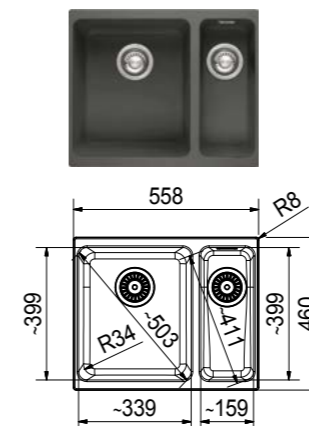

### CENTRO

 SLOVAKIA

<b>Model</b>	CNG 611-78 XL Onyx
<b>Overall Size</b>	780 x 500mm (LxW)
<b>Bowl Size</b>	492 x 435 x 200mm (LxWxD)
<b>Cut-out Size</b>	746 x 466mm, R15 (LxW)
<b>Installation</b>	Inset
<b>Included Accessory</b>	Waste kit w/ overflow
<b>Suggested Retail Price</b>	<b>\$6,080</b>

### KUBUS

 SLOVAKIA

<b>Model</b>	KBG 110-50 Onyx
<b>Overall Size</b>	540 x 440mm (LxW)
<b>Bowl Size</b>	500 x 400 x 200mm (LxWxD)
<b>Cut-out Size</b>	500 x 400mm, R25 (LxW)
<b>Installation</b>	Undermount
<b>Included Accessory</b>	Waste kit w/ overflow
<b>Suggested Retail Price</b>	<b>\$4,780</b>

### KUBUS

 SLOVAKIA

<b>Model</b>	KBG 160 Graphite
<b>Overall Size</b>	558 x 460mm (LxW)
<b>Bowl Size</b>	340 x 400 x 200mm (LxWxD), 160 x 400 x 130mm (LxWxD)
<b>Cut-out Size</b>	528 x 400mm, R25 (LxW)
<b>Installation</b>	Undermount
<b>Included Accessory</b>	Waste kit w/ overflow
<b>Suggested Retail Price</b>	<b>\$5,080</b>