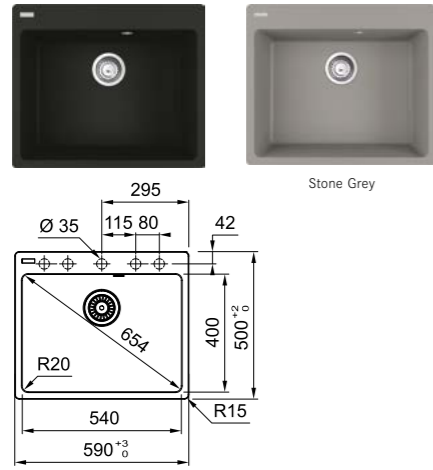

FRAGRANITE SINK

CENTRO

SLOVAKIA

Model	CNG 610-54 Onyx
Overall Size	590 x 500mm (LxW)
Bowl Size	540 x 400 x 200mm (LxWxD)
Cut-out Size	570 x 480mm, R15 (LxW)
Installation	Inset
Included Accessory	Waste kit w/ overflow
Suggested Retail Price	$4,680

CENTRO

SLOVAKIA