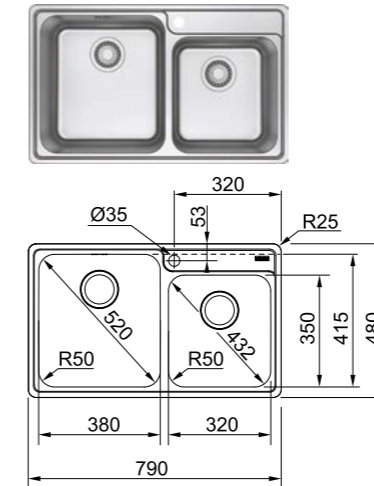

STAINLESS STEEL SINK

BELL

NEW

Model	BCX 620-38-32
Radius	50
Thickness	0.8mm
Overall Size	790 x 480mm (LxW)
Bowl Size	380 x 415 x 180mm (LxWxD), 320 x 350 x 160mm (LxWxD)
Cut-out Size	766 x 456mm, R10 (LxW)
Installation	Inset
Included Accessory	Waste kit w/ overflow
Suggested Retail Price	$1,980