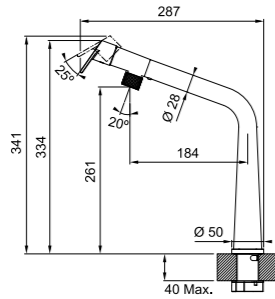

BRASS TAP

NEW

ITALY

NEW

ITALY

**Model** PT 905G Icon Swivel  
**Material** Brass  
**Finish** Matt Black  
**Pull Out** No  
**Nozzle / Spray** Nozzle  
**Hose Diameter** 3/8"  
**Suggested Retail Price** \$4,580