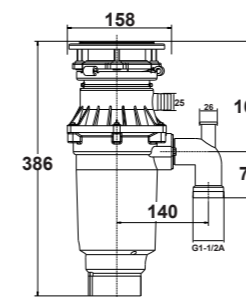

FWDA03B-01
Retail Selling Price $40

Model	Turbo Elite Slimline TE-75S
Type	Continuous Feed
Dimension	ø158 x 386mm
Grind Chamber Capacity	1,400ml
Motor Horsepower	0.75HP
Motor Speed	2,700RPM
Motor Type	High Torque Dual Magnetic
Air Switch	Integral
Mounting System	Professional 3-bolt
Warranty	2 Years
Suggested Retail Price:	$3,880