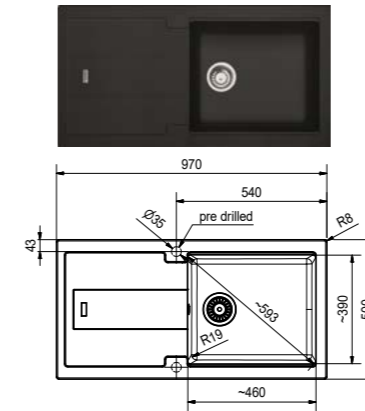

FRAGRANITE SINK

BALI

SLOVAKIA

Model BLG 611-97 Onyx
Overall Size 970 x 500mm (LxW)
Bowl Size 460 x 390 x 190mm (LxWxD)
Cut-out Size 950 x 480mm, R22 (LxW)
Installation Inset
Included Accessory Waste kit w/ overflow
Suggested Retail Price $5,680