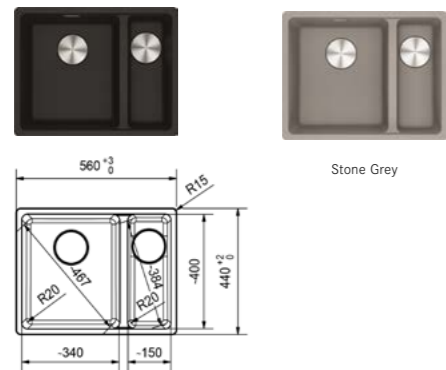

## FRAGRANITE SINK

MARIS **NEW**

SLOVAKIA

**Model** MRG 620-35-35 Onyx  
**Overall Size** 760 x 440mm (LxW)  
**Bowl Size** 346 x 400 x 200mm (LxWxD),  
 346 x 400 x 200mm (LxWxD)  
**Cut-out Size** 740 x 428mm, R15 (LxW)  
**Installation** Inset, undermount  
**Included Accessory** Waste kit w/ overflow  
**Suggested Retail Price** \$5,980

MARIS **NEW**

SLOVAKIA

**Model** MRG 660 SBR Onyx  
**Overall Size** 560 x 440mm (LxW)  
**Bowl Size** 340 x 400 x 200mm (LxWxD),  
 150 x 400 x 150mm (LxWxD)  
**Cut-out Size** 540 x 428mm, R15 (LxW)  
**Installation** Inset, undermount  
**Included Accessory** Waste kit w/ overflow  
**Suggested Retail Price** \$5,480