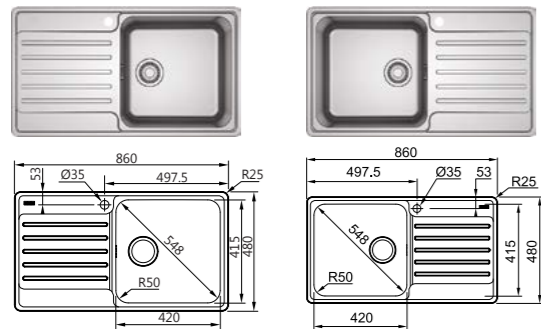

STAINLESS STEEL SINK

BELL

Model	BCX 611-86 LHD / RHD
Radius	50
Thickness	0.8mm
Overall Size	860 x 480mm (LxW)
Bowl Size	420 x 415 x 200mm (LxWxD)
Cut-out Size	836 x 456mm, R10 (LxW)
Installation	Inset
Included Accessory	Waste kit w/ overflow
Suggested Retail Price	$2,180