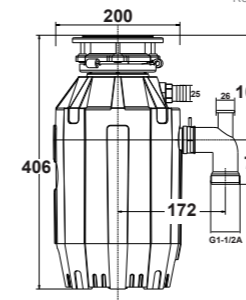

FWDA03B-01
Retail Selling Price $40

Model	Turbo Elite TE-125
Type	Continuous Feed
Dimension	ø200 x 406mm
Grind Chamber Capacity	1,400ml
Motor Horsepower	1.25HP
Motor Speed RPM	2,800RPM
Motor Type	High Torque Dual Magnetic
Air Switch	Integral
Mounting System	Professional 3-bolt
Warranty	2 Years
Suggested Retail Price:	$6,280