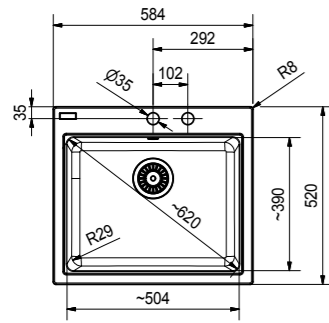

FRAGRANITE SINK

FIJI

SLOVAKIA

Model	KSG 238/ KSG 610-58 Graphite
Overall Size	584 x 520mm (LxW)
Bowl Size	504 x 390 x 200mm (LxWxD)
Cut-out Size	554 x 490mm, R8 (LxW)
Installation	Inset
Included Accessory	Waste kit w/ overflow
Suggested Retail Price	$4,580

FIJI

SLOVAKIA