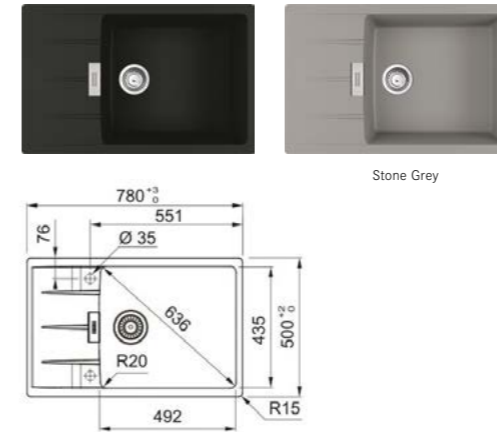

FRAGRANITE SINK

CENTRO

SLOVAKIA

Model	CNG 611-78 XL Onyx
Overall Size	780 x 500mm (LxW)
Bowl Size	492 x 435 x 200mm (LxWxD)
Cut-out Size	746 x 466mm, R15 (LxW)
Installation	Inset
Included Accessory	Waste kit w/ overflow
Suggested Retail Price	$6,080