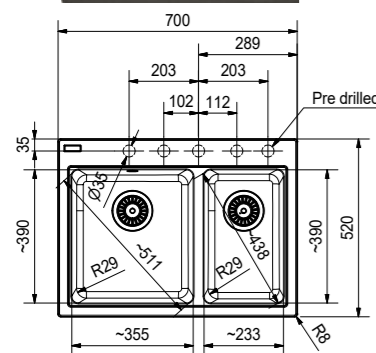

FIJI

 SLOVAKIA

<b>Model</b>	KSG 318/ KSG 610 Onyx
<b>Overall Size</b>	802 x 520mm (LxW)
<b>Bowl Size</b>	721 x 390 x 200mm (LxWxD)
<b>Cut-out Size</b>	772 x 490mm, R8 (LxW)
<b>Installation</b>	Inset
<b>Included Accessory</b>	Waste kit w/ overflow
<b>Suggested Retail Price</b>	<b>\$6,180</b>

FIJI

 SLOVAKIA

Polar White

Stone Grey

<b>Model</b>	KCG 278 Graphite
<b>Overall Size</b>	700 x 520mm (LxW)
<b>Bowl Size</b>	355 x 390 x 200mm (LxWxD), 233 x 390 x 200mm (LxWxD)
<b>Cut-out Size</b>	670 x 490mm, R8 (LxW)
<b>Installation</b>	Inset
<b>Included Accessory</b>	Waste kit w/ overflow
<b>Suggested Retail Price</b>	<b>\$5,380</b>