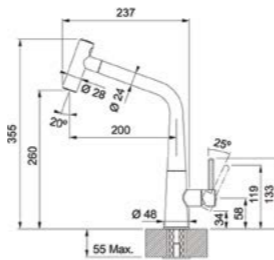

BRASS TAP

NEW

ITALY

NEW

ITALY

**Model** PT 905G Icon Swivel  
**Material** Brass  
**Finish** Matt Black  
**Pull Out** No  
**Nozzle / Spray** Nozzle  
**Hose Diameter** 3/8"  
**Suggested Retail Price** \$4,580