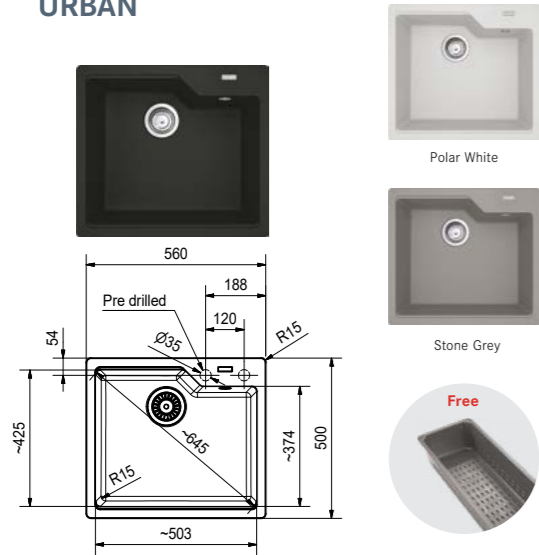

FRAGRANITE SINK

URBAN

SLOVAKIA

Model UBG 610-56 Onyx
Overall Size 560 x 500mm (LxW)
Bowl Size 503 x 425 x 230mm (LxWxD)
Cut-out Size 522 x 462mm, R20 (LxW)
Installation Inset
Included Accessory Waste kit w/ overflow, strainer bowl
Suggested Retail Price $4,780