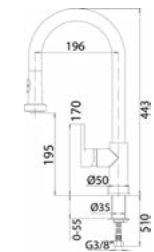

Model PT 331C
Material Brass
Finish Chrome
Pull Out Yes
Nozzle / Spray Nozzle
Hose Diameter 3/8"
Suggested Retail Price $2,780

Model PT 992C Hermes
Material Brass
Finish Chrome
Pull Out Yes
Nozzle / Spray Spray
Hose Diameter 3/8"
General Acceptance No. 20190615
Suggested Retail Price $2,980