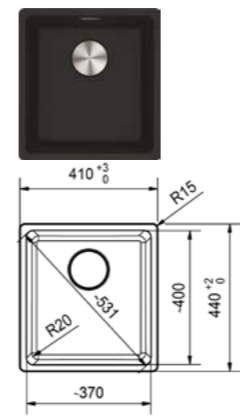

FRAGRANITE SINK

MARIS **NEW**

Model MRG 610-37 Onyx
Overall Size 410 x 440mm (LxW)
Bowl Size 370 x 400 x 200mm (LxWxD)
Cut-out Size 390 x 428mm, R15 (LxW)
Installation Inset, undermount
Included Accessory Waste kit w/ overflow
Suggested Retail Price $4,780

MARIS **NEW**