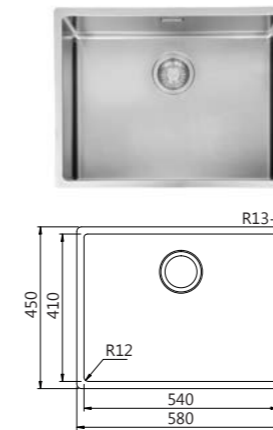

STAINLESS STEEL SINK

BOX