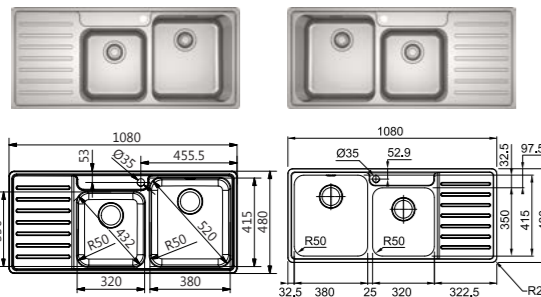

BELL

Model	BCX 621 LHD / RHD
Radius	50
Thickness	0.8mm
Overall Size	1080 x 480mm (LxW)
Bowl Size	380 x 415 x 180mm (LxWxD), 320 x 350 x 160mm (LxWxD)
Cut-out Size	1056 x 456mm, R10 (LxW)
Installation	Inset
Included Accessory	Waste kit w/ overflow
Suggested Retail Price	$2,780