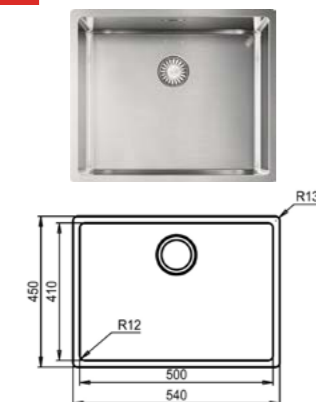

Model	BXX 210-45
Radius	12
Thickness	1.2mm
Overall Size	490 x 450 x 200mm (LxWxD)
Bowl Size	450 x 410 x 200mm (LxWxD)
Cut-out Size	460 x 420mm (LxW)
Installation	Inset, flushmount, undermount
Included Accessory	Waste kit w/ overflow
Suggested Retail Price	$2,180

BOX **NEW**

Model	BXX 210-50
Radius	12
Thickness	1mm
Overall Size	540 x 450 x 200mm (LxWxD)
Bowl Size	500 x 410 x 200mm (LxWxD)
Cut-out Size	510 x 420mm (LxW)
Installation	Inset, flushmount, undermount
Included Accessory	Waste kit w/ overflow
Suggested Retail Price	$2,180