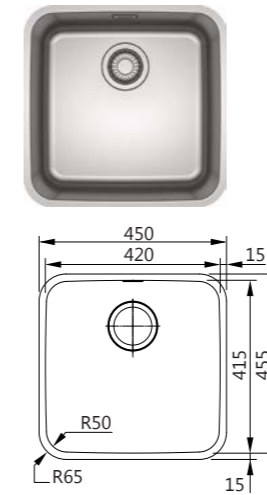

STAINLESS STEEL SINK

BELL

Model BCX 110-42
Radius 50
Thickness 0.8mm
Overall Size 450 x 445mm (LxW)
Bowl Size 420 x 415 x 200mm (LxWxD)
Cut-out Size 420 x 415mm, R50 (LxW)
Installation Undermount
Included Accessory Waste kit w/ overflow
Suggested Retail Price $1,380