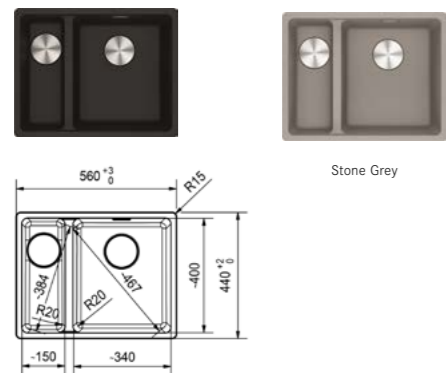

MARIS **NEW**

SLOVAKIA

**Model** MRG 610-39 FTL Onyx  
**Overall Size** 440 x 500mm (LxW)  
**Bowl Size** 390 x 400 x 200mm (LxWxD)  
**Cut-out Size** 420 x 480mm, R15 (LxW)  
**Installation** Inset  
**Included Accessory** Waste kit w/ overflow  
**Suggested Retail Price** \$4,880

MARIS **NEW**

SLOVAKIA

**Model** MRG 660 SBL Onyx  
**Overall Size** 560 x 440mm (LxW)  
**Bowl Size** 340 x 400 x 200mm (LxWxD),  
 150 x 400 x 150mm (LxWxD)  
**Cut-out Size** 540 x 428mm, R15 (LxW)  
**Installation** Inset, undermount  
**Included Accessory** Waste kit w/ overflow  
**Suggested Retail Price** \$5,480