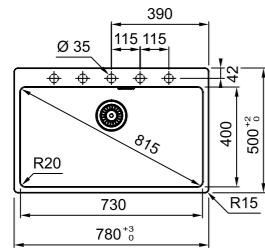

MARIS **NEW**

SLOVAKIA

**Model** MRG 610-39 FTL Onyx  
**Overall Size** 440 x 500mm (LxW)  
**Bowl Size** 390 x 400 x 200mm (LxWxD)  
**Cut-out Size** 420 x 480mm, R15 (LxW)  
**Installation** Inset  
**Included Accessory** Waste kit w/ overflow  
**Suggested Retail Price** \$4,880

MARIS **NEW**

SLOVAKIA

**Model** MRG 660 SBL Onyx  
**Overall Size** 560 x 440mm (LxW)  
**Bowl Size** 340 x 400 x 200mm (LxWxD),  
 150 x 400 x 150mm (LxWxD)  
**Cut-out Size** 540 x 428mm, R15 (LxW)  
**Installation** Inset, undermount  
**Included Accessory** Waste kit w/ overflow  
**Suggested Retail Price** \$5,480

MARIS **NEW**

SLOVAKIA

**Model** MRG 610-54 FTL Onyx  
**Overall Size** 590 x 500mm (LxW)  
**Bowl Size** 540 x 400 x 200mm (LxWxD)  
**Cut-out Size** 570 x 480mm, R15 (LxW)  
**Installation** Inset  
**Included Accessory** Waste kit w/ overflow  
**Suggested Retail Price** \$5,180

## FRAGRANITE SINK

MARIS **NEW**

SLOVAKIA

**Model** MRG 610-73 FTL Onyx  
**Overall Size** 780 x 500mm (LxW)  
**Bowl Size** 730 x 400 x 200mm (LxWxD)  
**Cut-out Size** 760 x 480mm, R15 (LxW)  
**Installation** Inset  
**Included Accessory** Waste kit w/ overflow  
**Suggested Retail Price** \$5,580