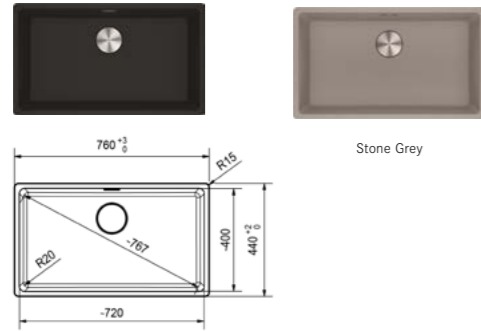

FRAGRANITE SINK

MARIS **NEW**

SLOVAKIA

Model MRG 610-72 Onyx
Overall Size 760 x 440mm (LxW)
Bowl Size 720 x 400 x 200mm (LxWxD)
Cut-out Size 740 x 428mm, R15 (LxW)
Installation Inset, undermount
Included Accessory Waste kit w/ overflow
Suggested Retail Price $5,480