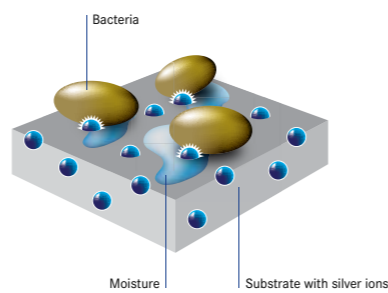

### 5. Bowl depth

A deeper bowl can make it easier to handle large pots and cookware, but the user's height should also be considered. A shallower bowl may provide greater comfort while working in and reaching the bottom of the sink.

## Installation Type\*

 **INSET** the most popular installation option: practical and easy.

 **FLUSHMOUNT** a sophisticated design that enhances the look of the worktop.

 **UNDERMOUNT** an original, refined installation choice that allows bowls and sinks to be installed underneath marble or synthetic worktops, creating a surface with immaculate lines which is highly functional, elegant and easy to maintain.

The silver ion locates the bacteria via the moisture and deactivates it.