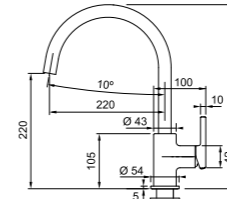

BRASS TAP

NEW

Model CT 9020G
Material Brass
Finish Onyx
Pull Out No
Nozzle / Spray Nozzle
Hose Diameter 1/2"
Suggested Retail Price $1,580

Model CT 9020C
Material Brass
Finish Chrome
Pull Out No
Nozzle / Spray Nozzle
Hose Diameter 1/2"
Suggested Retail Price $1,580

NEW

ITALY

NEW

ITALY

ITALY