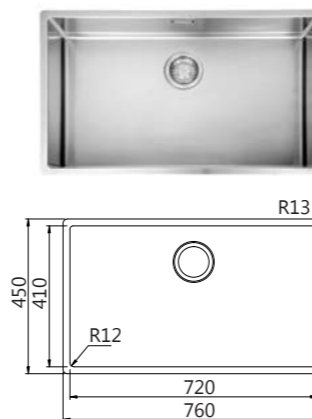

Model	BXX 210-72
Radius	12
Thickness	1.2mm
Overall Size	760 x 450 x 200mm (LxWxD)
Bowl Size	720 x 410 x 200mm (LxWxD)
Cut-out Size	730 x 420mm (LxW)
Installation	Inset, flushmount, undermount
Included Accessory	Waste kit w/ overflow
Suggested Retail Price	$4,080