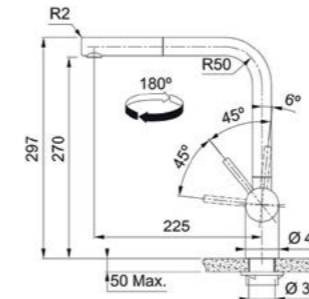

STAINLESS STEEL TAP

Model	CT 1310S
Material	Stainless Steel
Finish	Satin
Pull Out	Yes
Nozzle / Spray	Nozzle
Hose Diameter	3/8"
Suggested Retail Price	$2,380