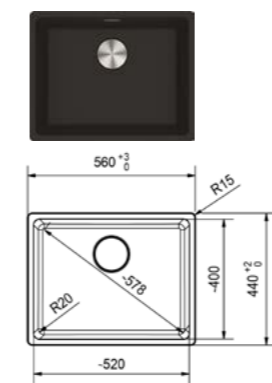

Model MRG 610-52 Onyx
Overall Size 560 x 440mm (LxW)
Bowl Size 520 x 400 x 200mm (LxWxD)
Cut-out Size 540 x 428mm, R15 (LxW)
Installation Inset, undermount
Included Accessory Waste kit w/ overflow
Suggested Retail Price $5,080

MARIS **NEW**