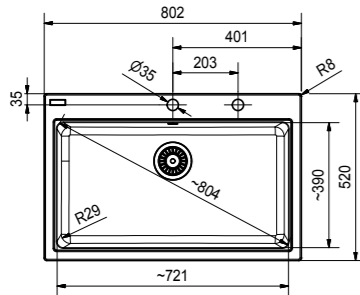

### KUBUS

 SLOVAKIA

<b>Model</b>	KBG 160 Graphite
<b>Overall Size</b>	558 x 460mm (LxW)
<b>Bowl Size</b>	340 x 400 x 200mm (LxWxD), 160 x 400 x 130mm (LxWxD)
<b>Cut-out Size</b>	528 x 400mm, R25 (LxW)
<b>Installation</b>	Undermount
<b>Included Accessory</b>	Waste kit w/ overflow
<b>Suggested Retail Price</b>	<b>\$5,080</b>

FIJI

 SLOVAKIA

<b>Model</b>	KSG 318/ KSG 610 Onyx
<b>Overall Size</b>	802 x 520mm (LxW)
<b>Bowl Size</b>	721 x 390 x 200mm (LxWxD)
<b>Cut-out Size</b>	772 x 490mm, R8 (LxW)
<b>Installation</b>	Inset
<b>Included Accessory</b>	Waste kit w/ overflow
<b>Suggested Retail Price</b>	<b>\$6,180</b>