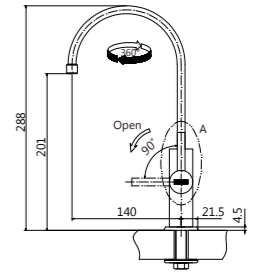

Model	CF 01S/ 220-913E
Material	Stainless Steel
Finish	Satin
Pull Out	No
Nozzle / Spray	Nozzle
Hose Diameter	—
Suggested Retail Price	$1,480