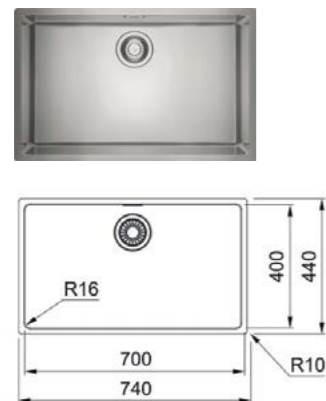

MARIS

**+** SWITZERLAND

**Model** MRX 120-40-40  
**Radius** 16  
**Thickness** 0.8mm  
**Overall Size** 865 x 440mm (LxW)  
**Bowl Size** 400 x 400 x 180mm (LxWxD),  
 400 x 400 x 180mm (LxWxD)  
**Cut-out Size** 825 x 400mm, R16 (LxW)  
**Installation** Undermount  
**Included Accessory** Waste kit w/ overflow  
**Suggested Retail Price** **\$6,780**

MARIS

**+** SWITZERLAND

**Model** MRX 110-70  
**Radius** 16  
**Thickness** 0.8mm  
**Overall Size** 740 x 440mm (LxW)  
**Bowl Size** 700 x 400 x 180mm (LxWxD)  
**Cut-out Size** 700 x 400mm, R16 (LxW)  
**Installation** Undermount  
**Included Accessory** Waste kit w/ overflow  
**Suggested Retail Price** **\$4,580**