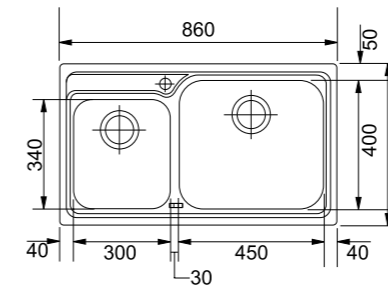

GALASSIA

ITALY

<b>Model</b>	GAX 110-45
<b>Radius</b>	69.5
<b>Thickness</b>	0.8mm
<b>Overall Size</b>	482 x 432 x 180mm (LxWxD)
<b>Bowl Size</b>	450 x 400 x 180mm (LxWxD)
<b>Cut-out Size</b>	450 x 400mm (LxW)
<b>Installation</b>	Undermount
<b>Included Accessory</b>	Waste kit w/ overflow
<b>Suggested Retail Price</b>	<b>\$2,080</b>

GALASSIA

ITALY

<b>Model</b>	GAX 611 LHD / RHD
<b>Radius</b>	-
<b>Thickness</b>	0.8mm
<b>Overall Size</b>	1000 x 500 x 205mm (LxWxD)
<b>Bowl Size</b>	450 x 400 x 180mm (LxWxD)
<b>Cut-out Size</b>	980 x 480mm (LxW)
<b>Installation</b>	Inset
<b>Included Accessory</b>	Waste kit w/ overflow
<b>Suggested Retail Price</b>	<b>\$3,380</b>

STAINLESS STEEL SINK

GALASSIA

ITALY

<b>Model</b>	GAX 620
<b>Radius</b>	-
<b>Thickness</b>	0.8mm
<b>Overall Size</b>	860 x 500 x 205mm (LxWxD)
<b>Bowl Size</b>	450 x 400 x 180mm (LxWxD), 300 x 340 x 170mm (LxWxD)
<b>Cut-out Size</b>	840 x 480mm (LxW)
<b>Installation</b>	Inset
<b>Included Accessory</b>	Waste kit w/ overflow
<b>Suggested Retail Price</b>	<b>\$4,180</b>

GALASSIA

ITALY

<b>Model</b>	GAX 621 LHD / RHD
<b>Radius</b>	-
<b>Thickness</b>	0.8mm
<b>Overall Size</b>	1160 x 500 x 205mm (LxWxD)
<b>Bowl Size</b>	450 x 400 x 180mm (LxWxD), 300 x 340 x 170mm (LxWxD)
<b>Cut-out Size</b>	1140 x 480mm (LxW)
<b>Installation</b>	Inset
<b>Included Accessory</b>	Waste kit w/ overflow
<b>Suggested Retail Price</b>	<b>\$4,480</b>