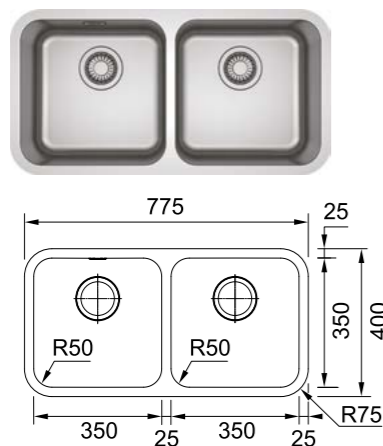

BELL

Model	BCX 120-35-35
Radius	50
Thickness	0.8mm
Overall Size	775 x 400mm (LxW)
Bowl Size	350 x 350 x 180mm (LxWxD), 350 x 350 x 180mm (LxWxD)
Cut-out Size	725 x 350mm, R50 (LxW)
Installation	Undermount
Included Accessory	Waste kit w/ overflow
Suggested Retail Price	$1,780