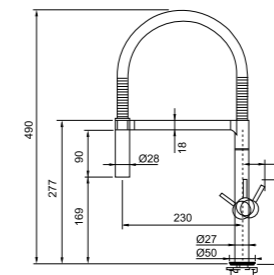

Model PT 331C
Material Brass
Finish Chrome
Pull Out Yes
Nozzle / Spray Nozzle
Hose Diameter 3/8"
Suggested Retail Price $2,780

Model PT 992C Hermes
Material Brass
Finish Chrome
Pull Out Yes
Nozzle / Spray Spray
Hose Diameter 3/8"
General Acceptance No. 20190615
Suggested Retail Price $2,980