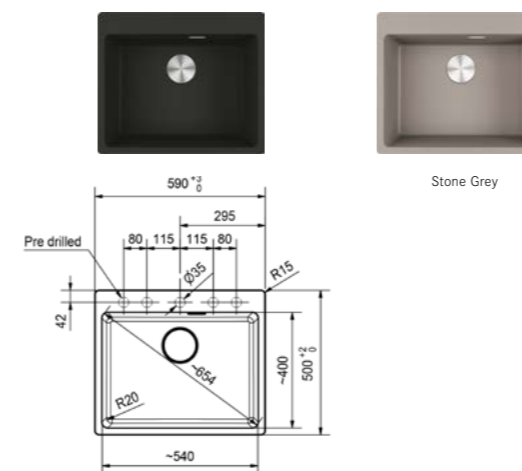

MARIS **NEW**

SLOVAKIA

**Model** MRG 660 SBL Onyx  
**Overall Size** 560 x 440mm (LxW)  
**Bowl Size** 340 x 400 x 200mm (LxWxD),  
 150 x 400 x 150mm (LxWxD)  
**Cut-out Size** 540 x 428mm, R15 (LxW)  
**Installation** Inset, undermount  
**Included Accessory** Waste kit w/ overflow  
**Suggested Retail Price** \$5,480

MARIS **NEW**

SLOVAKIA

**Model** MRG 610-54 FTL Onyx  
**Overall Size** 590 x 500mm (LxW)  
**Bowl Size** 540 x 400 x 200mm (LxWxD)  
**Cut-out Size** 570 x 480mm, R15 (LxW)  
**Installation** Inset  
**Included Accessory** Waste kit w/ overflow  
**Suggested Retail Price** \$5,180