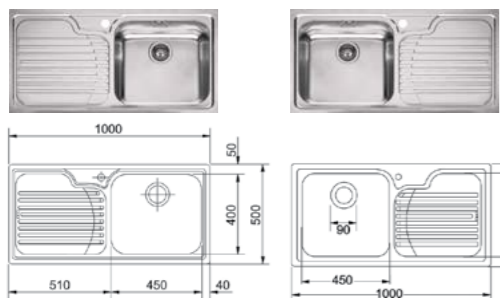

STAINLESS STEEL SINK

GALASSIA

ITALY

<b>Model</b>	GAX 110-30
<b>Radius</b>	49.5
<b>Thickness</b>	0.8mm
<b>Overall Size</b>	332 x 372 x 170mm (LxWxD)
<b>Bowl Size</b>	300 x 340 x 170mm (LxWxD)
<b>Cut-out Size</b>	300 x 340mm (LxW)
<b>Installation</b>	Undermount
<b>Included Accessory</b>	Waste kit w/ overflow
<b>Suggested Retail Price</b>	<b>\$1,780</b>

GALASSIA

ITALY

<b>Model</b>	GAX 110-45
<b>Radius</b>	69.5
<b>Thickness</b>	0.8mm
<b>Overall Size</b>	482 x 432 x 180mm (LxWxD)
<b>Bowl Size</b>	450 x 400 x 180mm (LxWxD)
<b>Cut-out Size</b>	450 x 400mm (LxW)
<b>Installation</b>	Undermount
<b>Included Accessory</b>	Waste kit w/ overflow
<b>Suggested Retail Price</b>	<b>\$2,080</b>

GALASSIA

ITALY

<b>Model</b>	GAX 611 LHD / RHD
<b>Radius</b>	-
<b>Thickness</b>	0.8mm
<b>Overall Size</b>	1000 x 500 x 205mm (LxWxD)
<b>Bowl Size</b>	450 x 400 x 180mm (LxWxD)
<b>Cut-out Size</b>	980 x 480mm (LxW)
<b>Installation</b>	Inset
<b>Included Accessory</b>	Waste kit w/ overflow
<b>Suggested Retail Price</b>	<b>\$3,380</b>

STAINLESS STEEL SINK

GALASSIA

ITALY

<b>Model</b>	GAX 620
<b>Radius</b>	-
<b>Thickness</b>	0.8mm
<b>Overall Size</b>	860 x 500 x 205mm (LxWxD)
<b>Bowl Size</b>	450 x 400 x 180mm (LxWxD), 300 x 340 x 170mm (LxWxD)
<b>Cut-out Size</b>	840 x 480mm (LxW)
<b>Installation</b>	Inset
<b>Included Accessory</b>	Waste kit w/ overflow
<b>Suggested Retail Price</b>	<b>\$4,180</b>