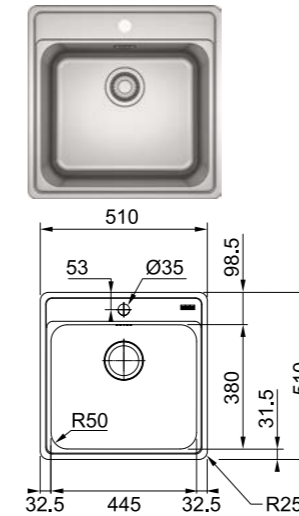

BELL

Model BCX 610-51
Radius 50
Thickness 0.8mm
Overall Size 510 x 510mm (LxW)
Bowl Size 445 x 380 x 200mm (LxWxD)
Cut-out Size 486 x 486mm, R10 (LxW)
Installation Inset
Included Accessory Waste kit w/ overflow
Suggested Retail Price $1,680