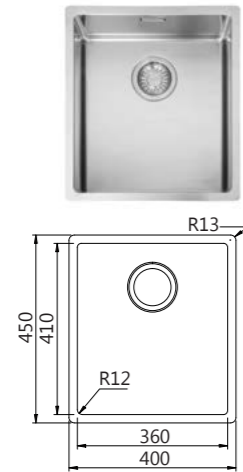

GALASSIA

ITALY

<b>Model</b>	GAX 621 LHD / RHD
<b>Radius</b>	-
<b>Thickness</b>	0.8mm
<b>Overall Size</b>	1160 x 500 x 205mm (LxWxD)
<b>Bowl Size</b>	450 x 400 x 180mm (LxWxD), 300 x 340 x 170mm (LxWxD)
<b>Cut-out Size</b>	1140 x 480mm (LxW)
<b>Installation</b>	Inset
<b>Included Accessory</b>	Waste kit w/ overflow
<b>Suggested Retail Price</b>	<b>\$4,480</b>

LUGANO **NEW**

<b>Model</b>	LUX 610
<b>Overall Size</b>	ø440 x 180mm (LxD)
<b>Bowl Size</b>	ø380 x 180mm (LxD)
<b>Cut-out Size</b>	ø426mm (LxW)
<b>Installation</b>	Inset
<b>Included Accessory</b>	Waste kit w/ overflow
<b>Suggested Retail Price</b>	<b>\$1,580</b>

## STAINLESS STEEL SINK

BOX

<b>Model</b>	BXX 210-36
<b>Radius</b>	12
<b>Thickness</b>	1.2mm
<b>Overall Size</b>	400 x 450 x 200mm (LxWxD)
<b>Bowl Size</b>	360 x 410 x 200mm (LxWxD)
<b>Cut-out Size</b>	370 x 420mm (LxW)
<b>Installation</b>	Inset, flushmount, undermount
<b>Included Accessory</b>	Waste kit w/ overflow
<b>Suggested Retail Price</b>	<b>\$2,080</b>