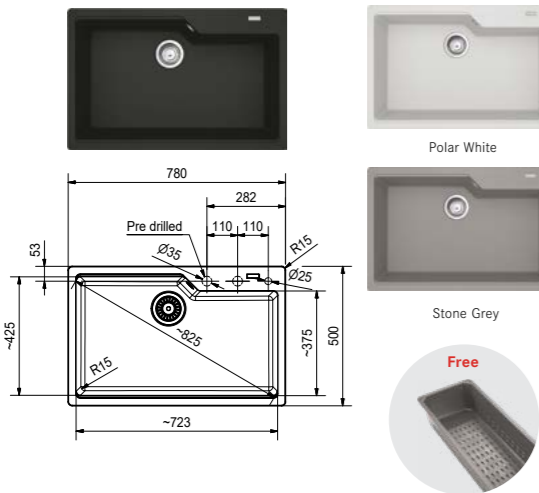

URBAN

SLOVAKIA

Model UBG 610-78 Onyx
Overall Size 780 x 500mm (LxW)
Bowl Size 723 x 425 x 230mm (LxWxD)
Cut-out Size 742 x 462mm, R20 (LxW)
Installation Inset
Included Accessory Waste kit w/ overflow, strainer bowl
Suggested Retail Price $5,280