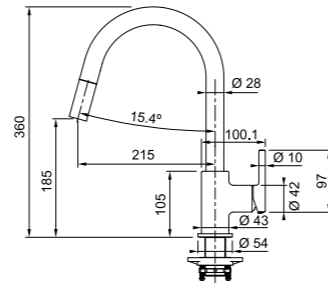

**Model** CT 9020C  
**Material** Brass  
**Finish** Chrome  
**Pull Out** No  
**Nozzle / Spray** Nozzle  
**Hose Diameter** 1/2"  
**Suggested Retail Price** \$1,580

NEW

ITALY

NEW

ITALY

ITALY

**Model** CT 933G Pull Out  
**Material** Brass  
**Finish** Onyx  
**Pull Out** Yes  
**Nozzle / Spray** Nozzle  
**Hose Diameter** 1/2"  
**Suggested Retail Price** \$1,880