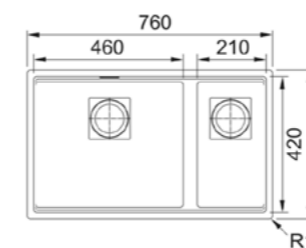

Model KNG 120 Onyx
Overall Size 760 x 460mm (LxW)
Bowl Size 460 x 420 x 200mm (LxWxD),
210 x 420 x 200mm (LxWxD)
Cut-out Size 720 x 420mm, R10 (LxW)
Installation Undermount
Included Accessory Waste kit w/ overflow
Suggested Retail Price $6,680