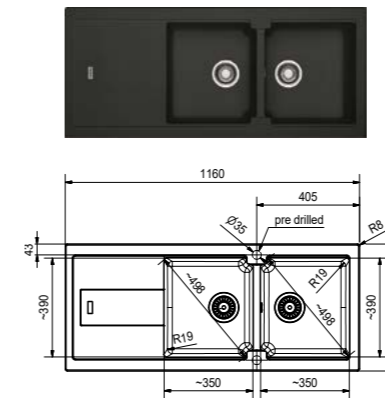

### BALI

 SLOVAKIA

**Model** BLG 611-97 Onyx  
**Overall Size** 970 x 500mm (LxW)  
**Bowl Size** 460 x 390 x 190mm (LxWxD)  
**Cut-out Size** 950 x 480mm, R22 (LxW)  
**Installation** Inset  
**Included Accessory** Waste kit w/ overflow  
**Suggested Retail Price** \$5,680

### BALI

 SLOVAKIA

**Model** BLG 621 Onyx  
**Overall Size** 1160 x 500mm (LxW)  
**Bowl Size** 350 x 390 x 204mm (LxWxD),  
 350 x 390 x 204mm (LxWxD)  
**Cut-out Size** 1140 x 480mm, R22 (LxW)  
**Installation** Inset  
**Included Accessory** Waste kit w/ overflow  
**Suggested Retail Price** \$6,780