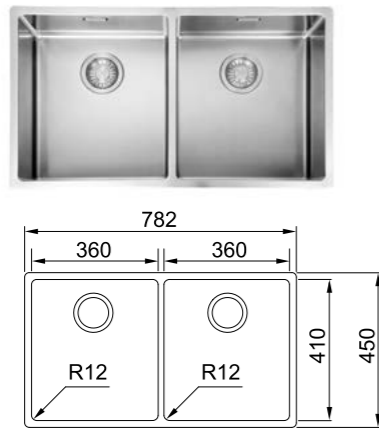

BOX

Model BXX 220-36-36
Radius 12
Thickness 1.2mm
Overall Size 782 x 450 x 200mm (LxWxD)
Bowl Size 360 x 410 x 200mm (LxWxD),
360 x 410 x 200mm (LxWxD)
Cut-out Size 752 x 420mm (LxW)
Installation Inset, flushmount, undermount
Included Accessory Waste kit w/ overflow
Suggested Retail Price $5,580