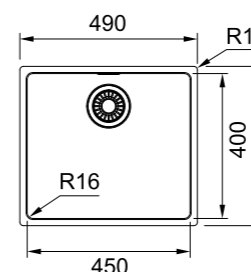

MARIS

**+** SWITZERLAND

<b>Model</b>	MRX 110-40
<b>Radius</b>	16
<b>Thickness</b>	0.8mm
<b>Overall Size</b>	440 x 440mm (LxW)
<b>Bowl Size</b>	400 x 400 x 180mm (LxWxD)
<b>Cut-out Size</b>	400 x 400mm, R16 (LxW)
<b>Installation</b>	Undermount
<b>Included Accessory</b>	Waste kit w/ overflow
<b>Suggested Retail Price</b>	<b>\$3,280</b>

MARIS

**+** SWITZERLAND

<b>Model</b>	MRX 110-45
<b>Radius</b>	16
<b>Thickness</b>	0.8mm
<b>Overall Size</b>	490 x 440mm (LxW)
<b>Bowl Size</b>	450 x 400 x 180mm (LxWxD)
<b>Cut-out Size</b>	450 x 400mm, R16 (LxW)
<b>Installation</b>	Undermount
<b>Included Accessory</b>	Waste kit w/ overflow
<b>Suggested Retail Price</b>	<b>\$3,380</b>