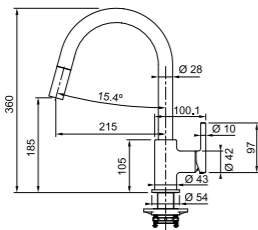

**Model** CT 9020C  
**Material** Brass  
**Finish** Chrome  
**Pull Out** No  
**Nozzle / Spray** Nozzle  
**Hose Diameter** 1/2"  
**Suggested Retail Price** \$1,580

NEW

ITALY

NEW

ITALY

ITALY

**Model** CT 933G Pull Out  
**Material** Brass  
**Finish** Onyx  
**Pull Out** Yes  
**Nozzle / Spray** Nozzle  
**Hose Diameter** 1/2"  
**Suggested Retail Price** \$1,880