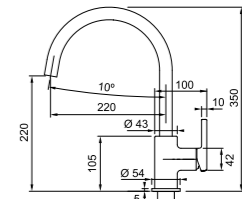

BRASS TAP

NEW

Model CT 9020G
Material Brass
Finish Onyx
Pull Out No
Nozzle / Spray Nozzle
Hose Diameter 1/2"
Suggested Retail Price $1,580

Model CT 9020C
Material Brass
Finish Chrome
Pull Out No
Nozzle / Spray Nozzle
Hose Diameter 1/2"
Suggested Retail Price $1,580

NEW

ITALY

NEW

ITALY

ITALY