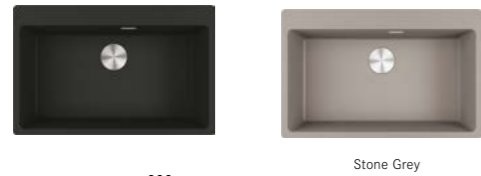

FRAGRANITE SINK

MARIS **NEW**

SLOVAKIA

Model MRG 610-73 FTL Onyx
Overall Size 780 x 500mm (LxW)
Bowl Size 730 x 400 x 200mm (LxWxD)
Cut-out Size 760 x 480mm, R15 (LxW)
Installation Inset
Included Accessory Waste kit w/ overflow
Suggested Retail Price $5,580