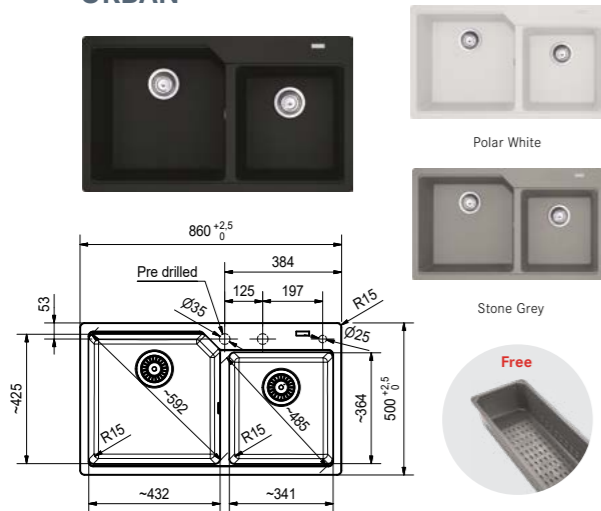

URBAN

SLOVAKIA

Model UBG 620-86 Onyx
Overall Size 860 x 500mm (LxW)
Bowl Size 432 x 425 x 230mm (LxWxD),
341 x 364 x 220mm (LxWxD)
Cut-out Size 822 x 462mm, R20 (LxW)
Installation Inset
Included Accessory Waste kit w/ overflow, strainer bowl
Suggested Retail Price $5,580