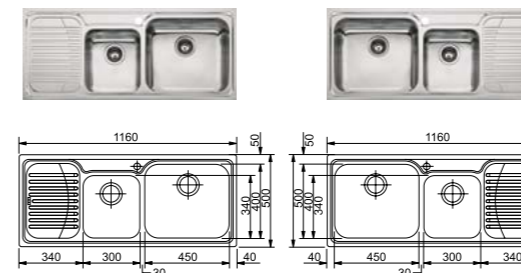

GALASSIA

ITALY

<b>Model</b>	GAX 611 LHD / RHD
<b>Radius</b>	-
<b>Thickness</b>	0.8mm
<b>Overall Size</b>	1000 x 500 x 205mm (LxWxD)
<b>Bowl Size</b>	450 x 400 x 180mm (LxWxD)
<b>Cut-out Size</b>	980 x 480mm (LxW)
<b>Installation</b>	Inset
<b>Included Accessory</b>	Waste kit w/ overflow
<b>Suggested Retail Price</b>	<b>\$3,380</b>

STAINLESS STEEL SINK

GALASSIA

ITALY

<b>Model</b>	GAX 620
<b>Radius</b>	-
<b>Thickness</b>	0.8mm
<b>Overall Size</b>	860 x 500 x 205mm (LxWxD)
<b>Bowl Size</b>	450 x 400 x 180mm (LxWxD), 300 x 340 x 170mm (LxWxD)
<b>Cut-out Size</b>	840 x 480mm (LxW)
<b>Installation</b>	Inset
<b>Included Accessory</b>	Waste kit w/ overflow
<b>Suggested Retail Price</b>	<b>\$4,180</b>

GALASSIA

ITALY

<b>Model</b>	GAX 621 LHD / RHD
<b>Radius</b>	-
<b>Thickness</b>	0.8mm
<b>Overall Size</b>	1160 x 500 x 205mm (LxWxD)
<b>Bowl Size</b>	450 x 400 x 180mm (LxWxD), 300 x 340 x 170mm (LxWxD)
<b>Cut-out Size</b>	1140 x 480mm (LxW)
<b>Installation</b>	Inset
<b>Included Accessory</b>	Waste kit w/ overflow
<b>Suggested Retail Price</b>	<b>\$4,480</b>

LUGANO **NEW**

<b>Model</b>	LUX 610
<b>Overall Size</b>	ø440 x 180mm (LxD)
<b>Bowl Size</b>	ø380 x 180mm (LxD)
<b>Cut-out Size</b>	ø426mm (LxW)
<b>Installation</b>	Inset
<b>Included Accessory</b>	Waste kit w/ overflow
<b>Suggested Retail Price</b>	<b>\$1,580</b>