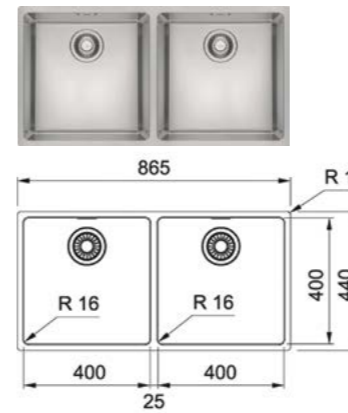

STAINLESS STEEL SINK

MARIS

**+** SWITZERLAND

**Model** MRX 120-34-34  
**Radius** 16  
**Thickness** 0.8mm  
**Overall Size** 745 x 440mm (LxW)  
**Bowl Size** 340 x 400 x 180mm (LxWxD),  
 340 x 400 x 180mm (LxWxD)  
**Cut-out Size** 705 x 400mm, R16 (LxW)  
**Installation** Undermount  
**Included Accessory** Waste kit w/ overflow  
**Suggested Retail Price** **\$6,680**

MARIS

**+** SWITZERLAND

**Model** MRX 110-55  
**Radius** 16  
**Thickness** 0.8mm  
**Overall Size** 590 x 440mm (LxW)  
**Bowl Size** 550 x 400 x 180mm (LxWxD)  
**Cut-out Size** 550 x 400mm, R16 (LxW)  
**Installation** Undermount  
**Included Accessory** Waste kit w/ overflow  
**Suggested Retail Price** **\$3,780**

MARIS

**+** SWITZERLAND

**Model** MRX 120-40-40  
**Radius** 16  
**Thickness** 0.8mm  
**Overall Size** 865 x 440mm (LxW)  
**Bowl Size** 400 x 400 x 180mm (LxWxD),  
 400 x 400 x 180mm (LxWxD)  
**Cut-out Size** 825 x 400mm, R16 (LxW)  
**Installation** Undermount  
**Included Accessory** Waste kit w/ overflow  
**Suggested Retail Price** **\$6,780**