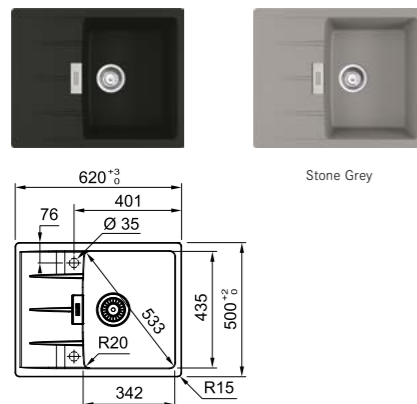

CENTRO

SLOVAKIA

Model	CNG 611-62 Onyx
Overall Size	620 x 500mm (LxW)
Bowl Size	342 x 435 x 200mm (LxWxD)
Cut-out Size	586 x 466mm, R15 (LxW)
Installation	Inset
Included Accessory	Waste kit w/ overflow
Suggested Retail Price	$5,280