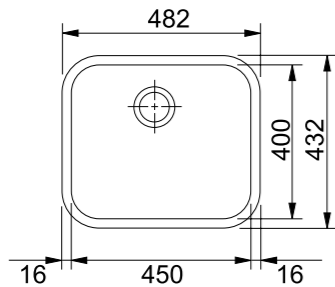

MARIS

**+** SWITZERLAND

**Model** MRX 110-70  
**Radius** 16  
**Thickness** 0.8mm  
**Overall Size** 740 x 440mm (LxW)  
**Bowl Size** 700 x 400 x 180mm (LxWxD)  
**Cut-out Size** 700 x 400mm, R16 (LxW)  
**Installation** Undermount  
**Included Accessory** Waste kit w/ overflow  
**Suggested Retail Price** **\$4,580**

STAINLESS STEEL SINK

GALASSIA

ITALY

<b>Model</b>	GAX 110-30
<b>Radius</b>	49.5
<b>Thickness</b>	0.8mm
<b>Overall Size</b>	332 x 372 x 170mm (LxWxD)
<b>Bowl Size</b>	300 x 340 x 170mm (LxWxD)
<b>Cut-out Size</b>	300 x 340mm (LxW)
<b>Installation</b>	Undermount
<b>Included Accessory</b>	Waste kit w/ overflow
<b>Suggested Retail Price</b>	<b>\$1,780</b>

GALASSIA

ITALY

<b>Model</b>	GAX 110-45
<b>Radius</b>	69.5
<b>Thickness</b>	0.8mm
<b>Overall Size</b>	482 x 432 x 180mm (LxWxD)
<b>Bowl Size</b>	450 x 400 x 180mm (LxWxD)
<b>Cut-out Size</b>	450 x 400mm (LxW)
<b>Installation</b>	Undermount
<b>Included Accessory</b>	Waste kit w/ overflow
<b>Suggested Retail Price</b>	<b>\$2,080</b>

GALASSIA

ITALY

<b>Model</b>	GAX 611 LHD / RHD
<b>Radius</b>	-
<b>Thickness</b>	0.8mm
<b>Overall Size</b>	1000 x 500 x 205mm (LxWxD)
<b>Bowl Size</b>	450 x 400 x 180mm (LxWxD)
<b>Cut-out Size</b>	980 x 480mm (LxW)
<b>Installation</b>	Inset
<b>Included Accessory</b>	Waste kit w/ overflow
<b>Suggested Retail Price</b>	<b>\$3,380</b>