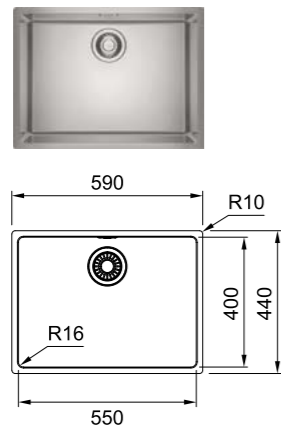

STAINLESS STEEL SINK

MARIS

**+** SWITZERLAND

**Model** MRX 110-50  
**Radius** 16  
**Thickness** 0.8mm  
**Overall Size** 540 x 440mm (LxW)  
**Bowl Size** 500 x 400 x 180mm (LxWxD)  
**Cut-out Size** 500 x 400mm, R16 (LxW)  
**Installation** Undermount  
**Included Accessory** Waste kit w/ overflow  
**Suggested Retail Price** **\$3,580**

STAINLESS STEEL SINK

MARIS

**+** SWITZERLAND

**Model** MRX 120-34-34  
**Radius** 16  
**Thickness** 0.8mm  
**Overall Size** 745 x 440mm (LxW)  
**Bowl Size** 340 x 400 x 180mm (LxWxD),  
 340 x 400 x 180mm (LxWxD)  
**Cut-out Size** 705 x 400mm, R16 (LxW)  
**Installation** Undermount  
**Included Accessory** Waste kit w/ overflow  
**Suggested Retail Price** **\$6,680**

MARIS

**+** SWITZERLAND

**Model** MRX 110-55  
**Radius** 16  
**Thickness** 0.8mm  
**Overall Size** 590 x 440mm (LxW)  
**Bowl Size** 550 x 400 x 180mm (LxWxD)  
**Cut-out Size** 550 x 400mm, R16 (LxW)  
**Installation** Undermount  
**Included Accessory** Waste kit w/ overflow  
**Suggested Retail Price** **\$3,780**