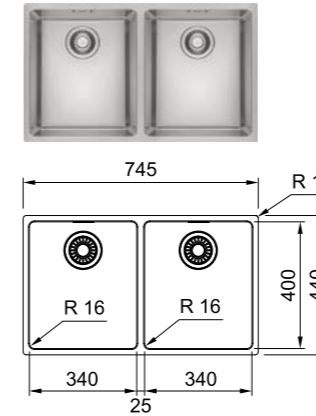

MARIS

**+** SWITZERLAND

<b>Model</b>	MRX 110-45
<b>Radius</b>	16
<b>Thickness</b>	0.8mm
<b>Overall Size</b>	490 x 440mm (LxW)
<b>Bowl Size</b>	450 x 400 x 180mm (LxWxD)
<b>Cut-out Size</b>	450 x 400mm, R16 (LxW)
<b>Installation</b>	Undermount
<b>Included Accessory</b>	Waste kit w/ overflow
<b>Suggested Retail Price</b>	<b>\$3,380</b>

STAINLESS STEEL SINK

MARIS

**+** SWITZERLAND

**Model** MRX 110-50  
**Radius** 16  
**Thickness** 0.8mm  
**Overall Size** 540 x 440mm (LxW)  
**Bowl Size** 500 x 400 x 180mm (LxWxD)  
**Cut-out Size** 500 x 400mm, R16 (LxW)  
**Installation** Undermount  
**Included Accessory** Waste kit w/ overflow  
**Suggested Retail Price** **\$3,580**

STAINLESS STEEL SINK

MARIS

**+** SWITZERLAND

**Model** MRX 120-34-34  
**Radius** 16  
**Thickness** 0.8mm  
**Overall Size** 745 x 440mm (LxW)  
**Bowl Size** 340 x 400 x 180mm (LxWxD),  
 340 x 400 x 180mm (LxWxD)  
**Cut-out Size** 705 x 400mm, R16 (LxW)  
**Installation** Undermount  
**Included Accessory** Waste kit w/ overflow  
**Suggested Retail Price** **\$6,680**