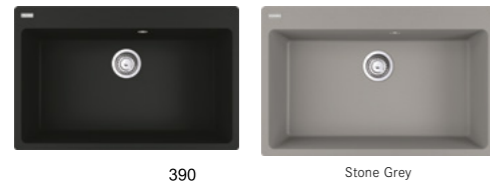

Model CNG 610-73 Onyx
Overall Size 780 x 500mm (LxW)
Bowl Size 730 x 400 x 200mm (LxWxD)
Cut-out Size 760 x 480mm, R15 (LxW)
Installation Inset
Included Accessory Waste kit w/over flow
Suggested Retail Price $4,980

CENTRO **NEW**

SLOVAKIA