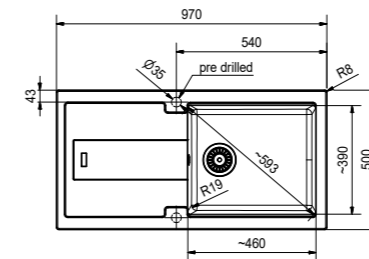

FRAGRANITE SINK

BALI

SLOVAKIA

Model BLG 611-97 Graphite/ Onyx
Overall Size 970 x 500mm (LxW)
Bowl Size 460 x 390 x 190mm (LxWxD)
Cut-out Size 950 x 480mm, R22 (LxW)
Installation Inset
Included Accessory Waste kit w/over flow
Suggested Retail Price $4,880

BALI

SLOVAKIA