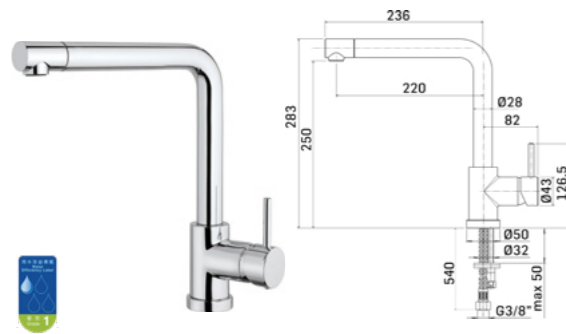

BRASS TAP

ITALY