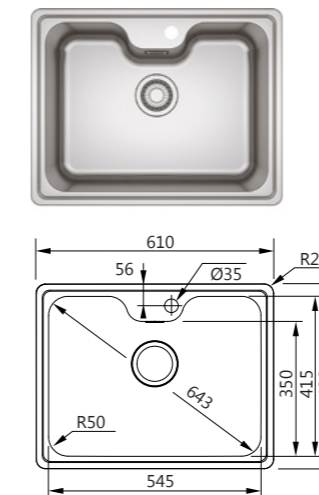

BELL

Model BCX 610-61
Radius 50
Thickness 0.8mm
Overall Size 610 x 480mm (LxW)
Bowl Size 545 x 415 x 200mm (LxWxD)
Cut-out Size 586 x 456mm, R10 (LxW)
Installation Inset
Included Accessory Waste kit w/over flow
Suggested Retail Price **$1,650**