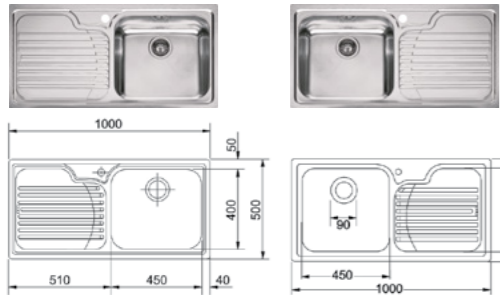

STAINLESS STEEL SINK

GALASSIA

ITALY

<b>Model</b>	GAX 110-30
<b>Radius</b>	49.5
<b>Thickness</b>	0.8mm
<b>Overall Size</b>	332 x 372 x 170mm (LxWxD)
<b>Bowl Size</b>	300 x 340 x 170mm (LxWxD)
<b>Cut-out Size</b>	300 x 340mm (LxW)
<b>Installation</b>	Undermount
<b>Included Accessory</b>	Waste kit w/over flow
<b>Suggested Retail Price</b>	<b>\$1,580</b>

GALASSIA

ITALY

<b>Model</b>	GAX 110-45
<b>Radius</b>	69.5
<b>Thickness</b>	0.8mm
<b>Overall Size</b>	482 x 432 x 180mm (LxWxD)
<b>Bowl Size</b>	450 x 400 x 180mm (LxWxD)
<b>Cut-out Size</b>	450 x 400mm (LxW)
<b>Installation</b>	Undermount
<b>Included Accessory</b>	Waste kit w/over flow
<b>Suggested Retail Price</b>	<b>\$1,880</b>

GALASSIA

ITALY

<b>Model</b>	GAX 611 LHD / RHD
<b>Radius</b>	-
<b>Thickness</b>	0.8mm
<b>Overall Size</b>	1000 x 500 x 205mm (LxWxD)
<b>Bowl Size</b>	450 x 400 x 180mm (LxWxD)
<b>Cut-out Size</b>	980 x 480mm (LxW)
<b>Installation</b>	Inset
<b>Included Accessory</b>	Waste kit w/over flow
<b>Suggested Retail Price</b>	<b>\$3,080</b>

STAINLESS STEEL SINK

GALASSIA

ITALY

<b>Model</b>	GAX 620
<b>Radius</b>	-
<b>Thickness</b>	0.8mm
<b>Overall Size</b>	860 x 500 x 205mm (LxWxD)
<b>Bowl Size</b>	450 x 400 x 180mm (LxWxD), 300 x 340 x 170mm (LxWxD)
<b>Cut-out Size</b>	840 x 480mm (LxW)
<b>Installation</b>	Inset
<b>Included Accessory</b>	Waste kit w/over flow
<b>Suggested Retail Price</b>	<b>\$3,780</b>