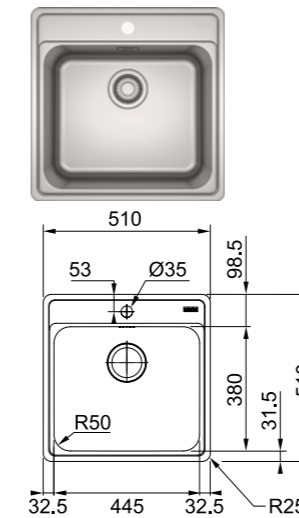

BELL

Model BCX 610-51
Radius 50
Thickness 0.8mm
Overall Size 510 x 510mm (LxW)
Bowl Size 445 x 380 x 200mm (LxWxD)
Cut-out Size 486 x 486mm, R10 (LxW)
Installation Inset
Included Accessory Waste kit w/over flow
Suggested Retail Price **$1,450**