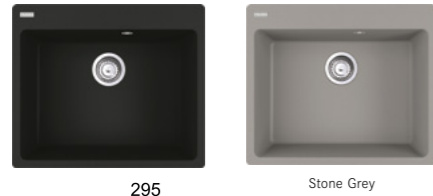

FRAGRANITE SINK

CENTRO **NEW**

SLOVAKIA

Model CNG 610-54 Onyx
Overall Size 590 x 500mm (LxW)
Bowl Size 540 x 400 x 200mm (LxWxD)
Cut-out Size 570 x 480mm, R15 (LxW)
Installation Inset
Included Accessory Waste kit w/over flow
Suggested Retail Price $4,480

CENTRO **NEW**

SLOVAKIA