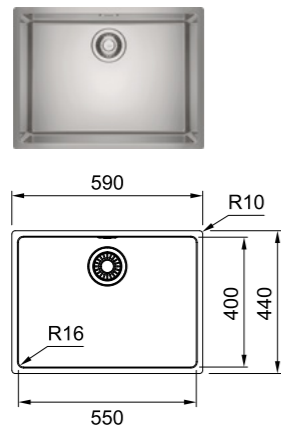

STAINLESS STEEL SINK

MARIS

**+** SWITZERLAND

**Model** MRX 110-50  
**Radius** 16  
**Thickness** 0.8mm  
**Overall Size** 540 x 440mm (LxW)  
**Bowl Size** 500 x 400 x 180mm (LxWxD)  
**Cut-out Size** 500 x 400mm, R16 (LxW)  
**Installation** Undermount  
**Included Accessory** Waste kit w/over flow  
**Suggested Retail Price** **\$3,080**

STAINLESS STEEL SINK

MARIS

**NEW**

**+** SWITZERLAND

**Model** MRX 120-34-34  
**Radius** 16  
**Thickness** 0.8mm  
**Overall Size** 745 x 440mm (LxW)  
**Bowl Size** 340 x 400 x 180mm (LxWxD),  
 340 x 400 x 180mm (LxWxD)  
**Cut-out Size** 705 x 400mm, R16 (LxW)  
**Installation** Undermount  
**Included Accessory** Waste kit w/over flow  
**Suggested Retail Price** **\$5,880**

MARIS

**NEW**

**+** SWITZERLAND

**Model** MRX 110-55  
**Radius** 16  
**Thickness** 0.8mm  
**Overall Size** 590 x 440mm (LxW)  
**Bowl Size** 550 x 400 x 180mm (LxWxD),  
 550 x 400 x 180mm (LxWxD)  
**Cut-out Size** 550 x 400mm, R16 (LxW)  
**Installation** Undermount  
**Included Accessory** Waste kit w/over flow  
**Suggested Retail Price** **\$3,280**