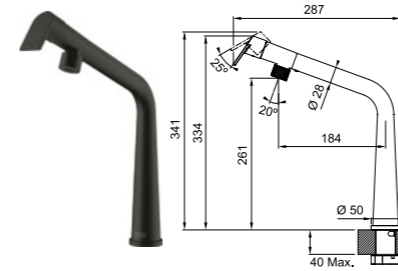

BRASS TAP

NEW

ITALY

Model PT 905G Icon Swivel
Material Brass
Finish Matt Black
Pull Out No
Nozzle / Spray Nozzle
Hose Diameter 3/8"
Suggested Retail Price $4,080

NEW

ITALY