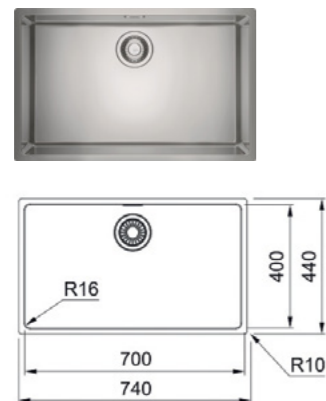

MARIS

**+** SWITZERLAND

**Model** MRX 120-40-40  
**Radius** 16  
**Thickness** 0.8mm  
**Overall Size** 865 x 440mm (LxW)  
**Bowl Size** 400 x 400 x 180mm (LxWxD),  
 400 x 400 x 180mm (LxWxD)  
**Cut-out Size** 825 x 400mm, R16 (LxW)  
**Installation** Undermount  
**Included Accessory** Waste kit w/over flow  
**Suggested Retail Price** **\$5,980**

MARIS

**+** SWITZERLAND

**Model** MRX 110-70  
**Radius** 16  
**Thickness** 0.8mm  
**Overall Size** 740 x 440mm (LxW)  
**Bowl Size** 700 x 400 x 180mm (LxWxD)  
**Cut-out Size** 700 x 400mm, R16 (LxW)  
**Installation** Undermount  
**Included Accessory** Waste kit w/over flow  
**Suggested Retail Price** **\$3,980**