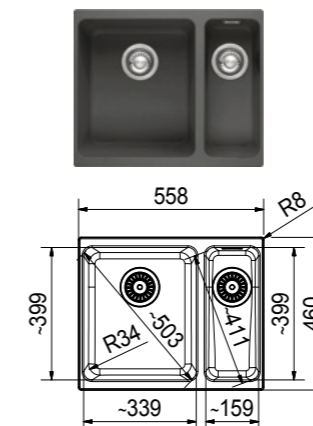

### KUBUS

 SLOVAKIA

**Model** KBG 110-50 Graphite/ Onyx  
**Overall Size** 540 x 440mm (LxW)  
**Bowl Size** 500 x 400 x 200mm (LxWxD)  
**Cut-out Size** 500 x 400mm, R25 (LxW)  
**Installation** Undermount  
**Included Accessory** Waste kit w/over flow  
**Suggested Retail Price** \$4,580

### KUBUS

 SLOVAKIA

**Model** KBG 160 Graphite  
**Overall Size** 558 x 460mm (LxW)  
**Bowl Size** 340 x 400 x 200mm (LxWxD),  
 160 x 400 x 130mm (LxWxD)  
**Cut-out Size** 528 x 400mm, R25 (LxW)  
**Installation** Undermount  
**Included Accessory** Waste kit w/over flow  
**Suggested Retail Price** \$4,880