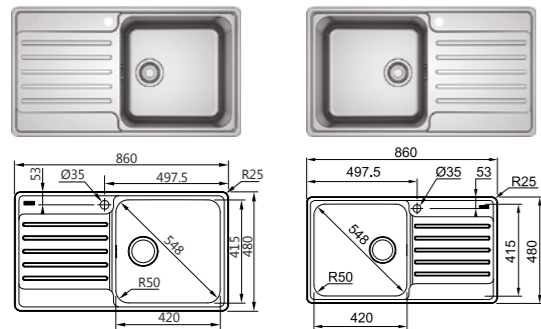

STAINLESS STEEL SINK

BELL

Model	BCX 611-86 LHD / RHD
Radius	50
Thickness	0.8mm
Overall Size	860 x 480mm (LxW)
Bowl Size	420 x 415 x 200mm (LxWxD)
Cut-out Size	836 x 456mm, R10 (LxW)
Installation	Inset
Included Accessory	Waste kit w/over flow
Suggested Retail Price	$1,950