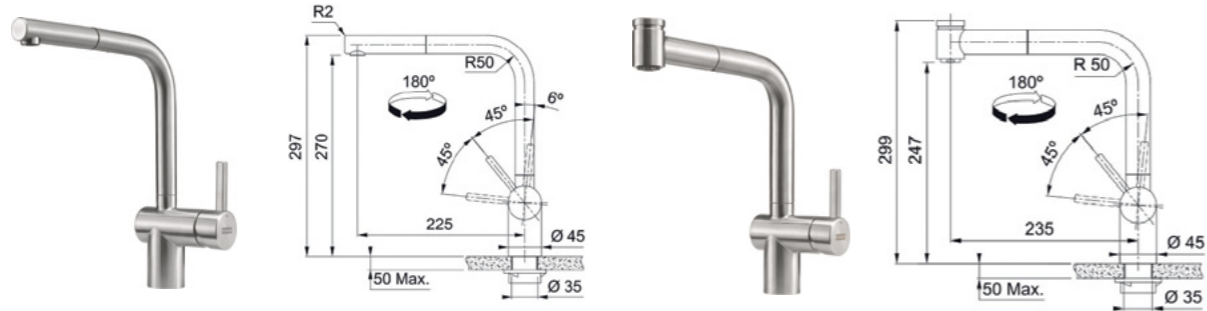

STAINLESS STEEL TAP

Model	CT 1310S
Material	Stainless Steel
Finish	Satin
Pull Out	Yes
Nozzle / Spray	Nozzle
Hose Diameter	3/8"
Suggested Retail Price	$1,980

Model	CT 196S
Material	Stainless Steel
Finish	Satin
Pull Out	Yes
Nozzle / Spray	Spray
Hose Diameter	3/8"
Suggested Retail Price	$2,480