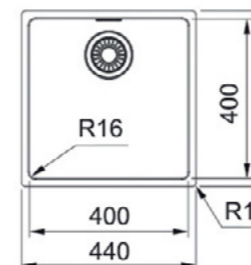

## STAINLESS STEEL SINK

MARIS

**+** SWITZERLAND

<b>Model</b>	MRX 110-34
<b>Radius</b>	16
<b>Thickness</b>	0.8mm
<b>Overall Size</b>	380 x 440mm (LxW)
<b>Bowl Size</b>	340 x 400 x 180mm (LxWxD)
<b>Cut-out Size</b>	340 x 400mm, R16 (LxW)
<b>Installation</b>	Undermount
<b>Included Accessory</b>	Waste kit w/over flow
<b>Suggested Retail Price</b>	<b>\$2,680</b>

MARIS

**+** SWITZERLAND

<b>Model</b>	MRX 110-40
<b>Radius</b>	16
<b>Thickness</b>	0.8mm
<b>Overall Size</b>	440 x 440mm (LxW)
<b>Bowl Size</b>	400 x 400 x 180mm (LxWxD)
<b>Cut-out Size</b>	400 x 400mm, R16 (LxW)
<b>Installation</b>	Undermount
<b>Included Accessory</b>	Waste kit w/over flow
<b>Suggested Retail Price</b>	<b>\$2,780</b>