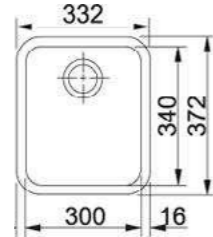

MARIS

**NEW**

**+** SWITZERLAND

**Model** MRX 110-55  
**Radius** 16  
**Thickness** 0.8mm  
**Overall Size** 590 x 440mm (LxW)  
**Bowl Size** 550 x 400 x 180mm (LxWxD),  
 550 x 400 x 180mm (LxWxD)  
**Cut-out Size** 550 x 400mm, R16 (LxW)  
**Installation** Undermount  
**Included Accessory** Waste kit w/over flow  
**Suggested Retail Price** **\$3,280**

MARIS

**+** SWITZERLAND

**Model** MRX 120-40-40  
**Radius** 16  
**Thickness** 0.8mm  
**Overall Size** 865 x 440mm (LxW)  
**Bowl Size** 400 x 400 x 180mm (LxWxD),  
 400 x 400 x 180mm (LxWxD)  
**Cut-out Size** 825 x 400mm, R16 (LxW)  
**Installation** Undermount  
**Included Accessory** Waste kit w/over flow  
**Suggested Retail Price** **\$5,980**

MARIS

**+** SWITZERLAND

**Model** MRX 110-70  
**Radius** 16  
**Thickness** 0.8mm  
**Overall Size** 740 x 440mm (LxW)  
**Bowl Size** 700 x 400 x 180mm (LxWxD)  
**Cut-out Size** 700 x 400mm, R16 (LxW)  
**Installation** Undermount  
**Included Accessory** Waste kit w/over flow  
**Suggested Retail Price** **\$3,980**

STAINLESS STEEL SINK

GALASSIA

ITALY

<b>Model</b>	GAX 110-30
<b>Radius</b>	49.5
<b>Thickness</b>	0.8mm
<b>Overall Size</b>	332 x 372 x 170mm (LxWxD)
<b>Bowl Size</b>	300 x 340 x 170mm (LxWxD)
<b>Cut-out Size</b>	300 x 340mm (LxW)
<b>Installation</b>	Undermount
<b>Included Accessory</b>	Waste kit w/over flow
<b>Suggested Retail Price</b>	<b>\$1,580</b>