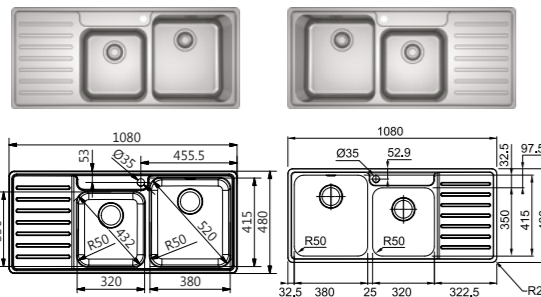

BELL

Model	BCX 621 LHD / RHD
Radius	50
Thickness	0.8mm
Overall Size	1080 x 480mm (LxW)
Bowl Size	380 x 415 x 180mm (LxWxD), 320 x 350 x 160mm (LxWxD)
Cut-out Size	1056 x 456mm, R10 (LxW)
Installation	Inset
Included Accessory	Waste kit w/over flow
Suggested Retail Price	$2,450