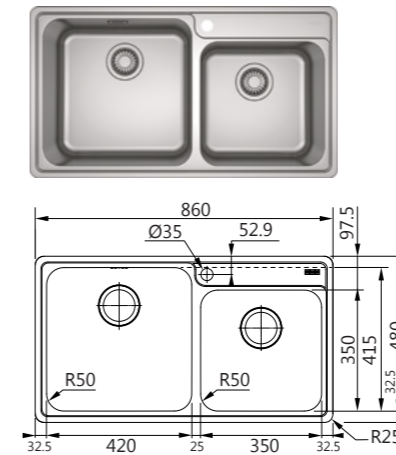

### BELL

<b>Model</b>	BCX 621 LHD / RHD
<b>Radius</b>	50
<b>Thickness</b>	0.8mm
<b>Overall Size</b>	1080 x 480mm (LxW)
<b>Bowl Size</b>	380 x 415 x 180mm (LxWxD), 320 x 350 x 160mm (LxWxD)
<b>Cut-out Size</b>	1056 x 456mm, R10 (LxW)
<b>Installation</b>	Inset
<b>Included Accessory</b>	Waste kit w/over flow
<b>Suggested Retail Price</b>	<b>\$2,450</b>

### BELL

<b>Model</b>	BCX 120-35-35
<b>Radius</b>	50
<b>Thickness</b>	0.8mm
<b>Overall Size</b>	775 x 400mm (LxW)
<b>Bowl Size</b>	350 x 350 x 180mm (LxWxD), 350 x 350 x 180mm (LxWxD)
<b>Cut-out Size</b>	725 x 350mm, R50 (LxW)
<b>Installation</b>	Undermount
<b>Included Accessory</b>	Waste kit w/over flow
<b>Suggested Retail Price</b>	<b>\$1,550</b>

### BELL

**NEW**

<b>Model</b>	BCX 620-38-32
<b>Radius</b>	50
<b>Thickness</b>	0.8mm
<b>Overall Size</b>	790 x 480mm (LxW)
<b>Bowl Size</b>	380 x 415 x 180mm (LxWxD), 320 x 350 x 160mm (LxWxD)
<b>Cut-out Size</b>	766 x 456mm, R10 (LxW)
<b>Installation</b>	Inset
<b>Included Accessory</b>	Waste kit w/over flow
<b>Suggested Retail Price</b>	<b>\$2,050</b>

### BELL

<b>Model</b>	BCX 620-42-35
<b>Radius</b>	50
<b>Thickness</b>	0.8mm
<b>Overall Size</b>	860 x 480mm (LxW)
<b>Bowl Size</b>	420 x 415 x 200mm (LxWxD), 350 x 350 x 180mm (LxWxD)
<b>Cut-out Size</b>	836 x 456mm, R10 (LxW)
<b>Installation</b>	Inset
<b>Included Accessory</b>	Waste kit w/over flow
<b>Suggested Retail Price</b>	<b>\$2,150</b>