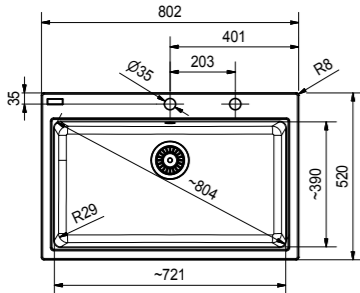

Model KSG 318/ KSG 610 Onyx
Overall Size 802 x 520mm (LxW)
Bowl Size 721 x 390 x 200mm (LxWxD)
Cut-out Size 772 x 490mm, R8 (LxW)
Installation Inset
Included Accessory Waste kit w/over flow
Suggested Retail Price $5,980

FIJI

SLOVAKIA