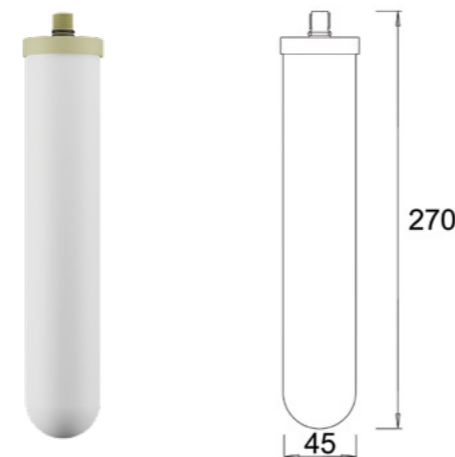

INSTANTFIL/ STILL PURE FILTER CARTRIDGE FRA-06

ENGLAND

Model instantFil/ Still Pure Filter Cartridge Fra-06
Size 270 x ø45mm (LxW)
Material Ceramic
Suggested Retail Price $600