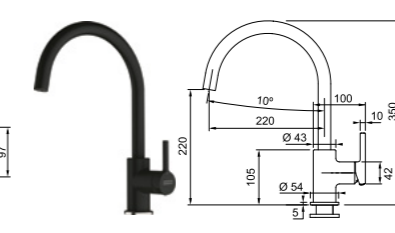

Model CT 9020G
Material Brass
Finish Onyx
Pull Out No
Nozzle / Spray Nozzle
Hose Diameter 1/2"
Suggested Retail Price $1,280

ITALY