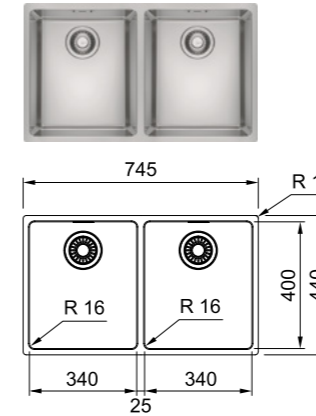

MARIS

**NEW**

**+** SWITZERLAND

<b>Model</b>	MRX 110-45
<b>Radius</b>	16
<b>Thickness</b>	0.8mm
<b>Overall Size</b>	490 x 440mm (LxW)
<b>Bowl Size</b>	450 x 400 x 180mm (LxWxD)
<b>Cut-out Size</b>	450 x 400mm, R16 (LxW)
<b>Installation</b>	Undermount
<b>Included Accessory</b>	Waste kit w/over flow
<b>Suggested Retail Price</b>	<b>\$2,880</b>

STAINLESS STEEL SINK

MARIS

**+** SWITZERLAND

**Model** MRX 110-50  
**Radius** 16  
**Thickness** 0.8mm  
**Overall Size** 540 x 440mm (LxW)  
**Bowl Size** 500 x 400 x 180mm (LxWxD)  
**Cut-out Size** 500 x 400mm, R16 (LxW)  
**Installation** Undermount  
**Included Accessory** Waste kit w/over flow  
**Suggested Retail Price** **\$3,080**

STAINLESS STEEL SINK

MARIS

**NEW**

**+** SWITZERLAND

**Model** MRX 120-34-34  
**Radius** 16  
**Thickness** 0.8mm  
**Overall Size** 745 x 440mm (LxW)  
**Bowl Size** 340 x 400 x 180mm (LxWxD),  
 340 x 400 x 180mm (LxWxD)  
**Cut-out Size** 705 x 400mm, R16 (LxW)  
**Installation** Undermount  
**Included Accessory** Waste kit w/over flow  
**Suggested Retail Price** **\$5,880**