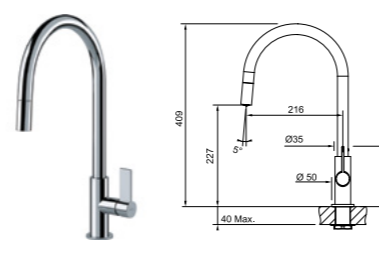

Model PT 992C Hermes
Material Brass
Finish Chrome
Pull Out Yes
Nozzle / Spray Spray
Hose Diameter 3/8"
General Acceptance No. 20190615
Suggested Retail Price $2,680

ITALY

Model PT 332C
Material Brass
Finish Chrome
Pull Out Yes
Nozzle / Spray Nozzle
Hose Diameter 3/8"
Suggested Retail Price $2,480

STAINLESS STEEL TAP

Durable and easy to maintain, stainless steel is also lead-free, making it completely safe for your family. A brushed stain finishing is also an elegant complement to stainless steel sinks and appliances.