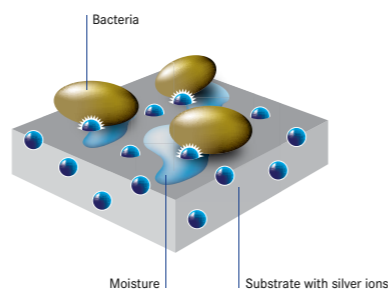

### 5. Bowl depth

A deeper bowl can make it easier to handle large pots and cookware, but the user's height should also be considered. A shallower bowl may provide greater comfort while working in and reaching the bottom of the sink.

## Installation Type\*

 **INSET** the most popular installation option: practical and easy.

 **FLUSHMOUNT** a sophisticated design that enhances the look of the worktop.

 **UNDERMOUNT** an original, refined installation choice that allows bowls and sinks to be installed underneath marble or synthetic worktops, creating a surface with immaculate lines which is highly functional, elegant and easy to maintain.

The silver ion locates the bacteria via the moisture and deactivates it.