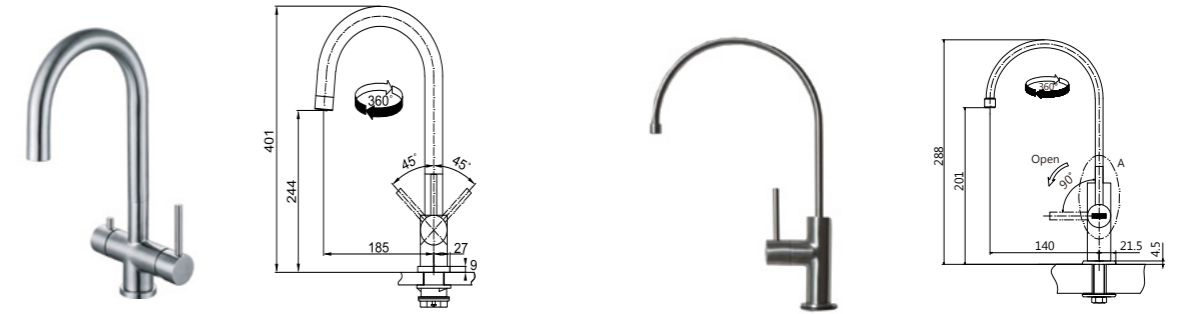

STAINLESS STEEL FILTRATION TAP

Model	CT 165S
Material	Stainless Steel
Finish	Satin
Pull Out	No
Nozzle / Spray	Nozzle
Hose Diameter	1/2"
Suggested Retail Price	$2,780

Model	CF 01S
Material	Stainless Steel
Finish	Satin
Pull Out	No
Nozzle / Spray	Nozzle
Hose Diameter	—
Suggested Retail Price	$1,180

CLEANING ACCESSORIES