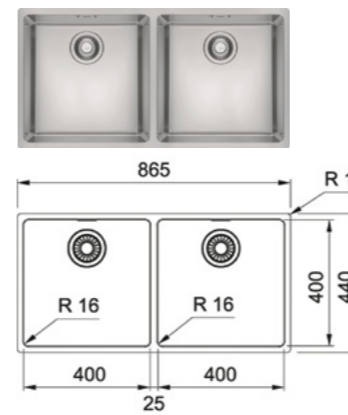

STAINLESS STEEL SINK

MARIS

**NEW**

**+** SWITZERLAND

**Model** MRX 120-34-34  
**Radius** 16  
**Thickness** 0.8mm  
**Overall Size** 745 x 440mm (LxW)  
**Bowl Size** 340 x 400 x 180mm (LxWxD),  
 340 x 400 x 180mm (LxWxD)  
**Cut-out Size** 705 x 400mm, R16 (LxW)  
**Installation** Undermount  
**Included Accessory** Waste kit w/over flow  
**Suggested Retail Price** **\$5,880**

MARIS

**NEW**

**+** SWITZERLAND

**Model** MRX 110-55  
**Radius** 16  
**Thickness** 0.8mm  
**Overall Size** 590 x 440mm (LxW)  
**Bowl Size** 550 x 400 x 180mm (LxWxD),  
 550 x 400 x 180mm (LxWxD)  
**Cut-out Size** 550 x 400mm, R16 (LxW)  
**Installation** Undermount  
**Included Accessory** Waste kit w/over flow  
**Suggested Retail Price** **\$3,280**

MARIS

**+** SWITZERLAND

**Model** MRX 120-40-40  
**Radius** 16  
**Thickness** 0.8mm  
**Overall Size** 865 x 440mm (LxW)  
**Bowl Size** 400 x 400 x 180mm (LxWxD),  
 400 x 400 x 180mm (LxWxD)  
**Cut-out Size** 825 x 400mm, R16 (LxW)  
**Installation** Undermount  
**Included Accessory** Waste kit w/over flow  
**Suggested Retail Price** **\$5,980**