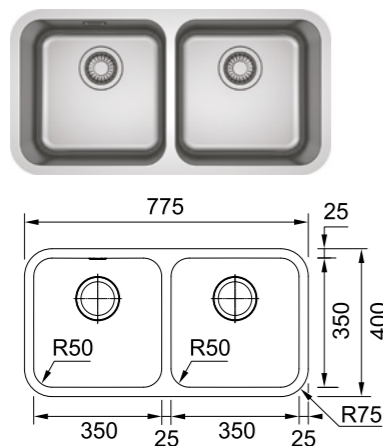

BELL

Model	BCX 120-35-35
Radius	50
Thickness	0.8mm
Overall Size	775 x 400mm (LxW)
Bowl Size	350 x 350 x 180mm (LxWxD), 350 x 350 x 180mm (LxWxD)
Cut-out Size	725 x 350mm, R50 (LxW)
Installation	Undermount
Included Accessory	Waste kit w/over flow
Suggested Retail Price	$1,550