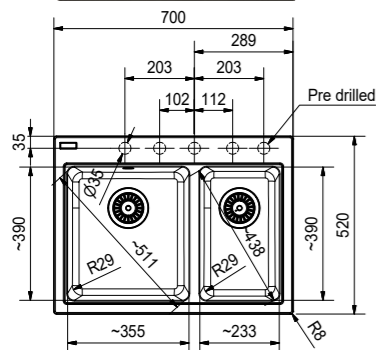

FIJI

 SLOVAKIA

Polar White

Stone Grey

**Model** KCG 278 Graphite  
**Overall Size** 700 x 520mm (LxW)  
**Bowl Size** 355 x 390 x 200mm (LxWxD),  
 233 x 390 x 200mm (LxWxD)  
**Cut-out Size** 670 x 490mm, R8 (LxW)  
**Installation** Inset  
**Included Accessory** Waste kit w/over flow  
**Suggested Retail Price** \$5,180