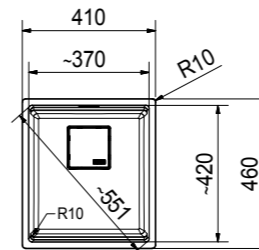

FRAGRANITE SINK

KUBUS 2

Model KNG 110-37 Graphite/ Onyx
Overall Size 410 x 460mm (LxW)
Bowl Size 370 x 420 x 200mm (LxWxD)
Cut-out Size 370 x 420mm, R10 (LxW)
Installation Undermount
Included Accessory Waste kit w/over flow
Suggested Retail Price $4,580