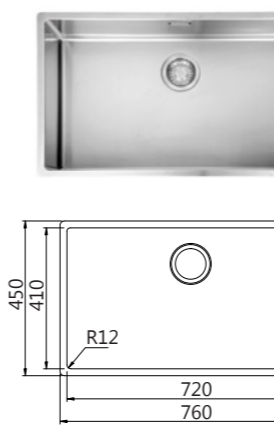

BOX

Model BXX 210-72
Radius 12
Thickness 1.2mm
Overall Size 760 x 450 x 200mm (LxWxD)
Bowl Size 720 x 410 x 200mm (LxWxD)
Cut-out Size 730 x 420mm (LxW)
Installation Inset, flushmount, undermount
Included Accessory Waste kit w/over flow
Suggested Retail Price **$3,880**