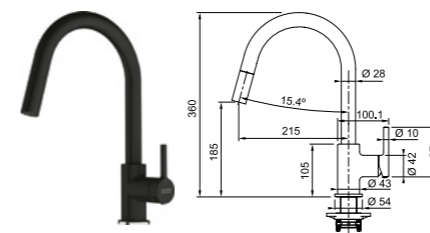

Model CT 933G Pull Out
Material Brass
Finish Onyx
Pull Out Yes
Nozzle / Spray Nozzle
Hose Diameter 1/2"
Suggested Retail Price $1,580

NEW