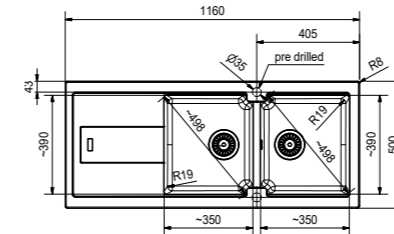

## FRAGRANITE SINK

BALI

 SLOVAKIA

**Model** BLG 611-97 Graphite/ Onyx  
**Overall Size** 970 x 500mm (LxW)  
**Bowl Size** 460 x 390 x 190mm (LxWxD)  
**Cut-out Size** 950 x 480mm, R22 (LxW)  
**Installation** Inset  
**Included Accessory** Waste kit w/over flow  
**Suggested Retail Price** \$4,880

BALI

 SLOVAKIA

**Model** BLG 621 Graphite/ Onyx  
**Overall Size** 1160 x 500mm (LxW)  
**Bowl Size** 350 x 390 x 204mm, 350 x 390 x 204mm (LxWxD)  
**Cut-out Size** 1140 x 480mm, R22 (LxW)  
**Installation** Inset  
**Included Accessory** Waste kit w/over flow  
**Suggested Retail Price** \$5,880