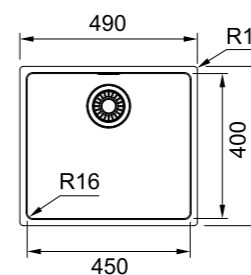

MARIS

**+** SWITZERLAND

<b>Model</b>	MRX 110-40
<b>Radius</b>	16
<b>Thickness</b>	0.8mm
<b>Overall Size</b>	440 x 440mm (LxW)
<b>Bowl Size</b>	400 x 400 x 180mm (LxWxD)
<b>Cut-out Size</b>	400 x 400mm, R16 (LxW)
<b>Installation</b>	Undermount
<b>Included Accessory</b>	Waste kit w/over flow
<b>Suggested Retail Price</b>	<b>\$2,780</b>

MARIS

**NEW**

**+** SWITZERLAND

<b>Model</b>	MRX 110-45
<b>Radius</b>	16
<b>Thickness</b>	0.8mm
<b>Overall Size</b>	490 x 440mm (LxW)
<b>Bowl Size</b>	450 x 400 x 180mm (LxWxD)
<b>Cut-out Size</b>	450 x 400mm, R16 (LxW)
<b>Installation</b>	Undermount
<b>Included Accessory</b>	Waste kit w/over flow
<b>Suggested Retail Price</b>	<b>\$2,880</b>