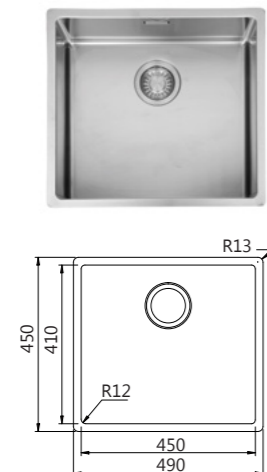

BOX

Model BXX 210-45
Radius 12
Thickness 1.2mm
Overall Size 490 x 450 x 200mm (LxWxD)
Bowl Size 450 x 410 x 200mm (LxWxD)
Cut-out Size 460 x 420mm (LxW)
Installation Inset, flushmount, undermount
Included Accessory Waste kit w/over flow
Suggested Retail Price **$2,780**