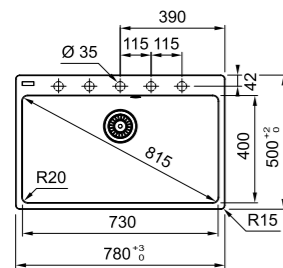

BALI

 SLOVAKIA

**Model** BLG 621 Graphite/ Onyx  
**Overall Size** 1160 x 500mm (LxW)  
**Bowl Size** 350 x 390 x 204mm, 350 x 390 x 204mm (LxWxD)  
**Cut-out Size** 1140 x 480mm, R22 (LxW)  
**Installation** Inset  
**Included Accessory** Waste kit w/over flow  
**Suggested Retail Price** \$5,880

CENTRO **NEW**

 SLOVAKIA

Stone Grey

**Model** CNG 610-39 Onyx  
**Overall Size** 440 x 500mm (LxW)  
**Bowl Size** 390 x 400 x 200mm (LxWxD)  
**Cut-out Size** 420 x 480mm, R15 (LxW)  
**Installation** Inset  
**Included Accessory** Waste kit w/over flow  
**Suggested Retail Price** \$4,180

## FRAGRANITE SINK

CENTRO **NEW**

 SLOVAKIA

**Model** CNG 610-54 Onyx  
**Overall Size** 590 x 500mm (LxW)  
**Bowl Size** 540 x 400 x 200mm (LxWxD)  
**Cut-out Size** 570 x 480mm, R15 (LxW)  
**Installation** Inset  
**Included Accessory** Waste kit w/over flow  
**Suggested Retail Price** \$4,480

CENTRO **NEW**

 SLOVAKIA

**Model** CNG 610-73 Onyx  
**Overall Size** 780 x 500mm (LxW)  
**Bowl Size** 730 x 400 x 200mm (LxWxD)  
**Cut-out Size** 760 x 480mm, R15 (LxW)  
**Installation** Inset  
**Included Accessory** Waste kit w/over flow  
**Suggested Retail Price** \$4,980