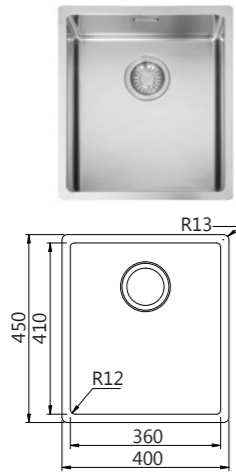

GALASSIA

ITALY

<b>Model</b>	GAX 621 LHD / RHD
<b>Radius</b>	-
<b>Thickness</b>	0.8mm
<b>Overall Size</b>	1160 x 500 x 205mm (LxWxD)
<b>Bowl Size</b>	450 x 400 x 180mm (LxWxD), 300 x 340 x 170mm (LxWxD)
<b>Cut-out Size</b>	1140 x 480mm (LxW)
<b>Installation</b>	Inset
<b>Included Accessory</b>	Waste kit w/over flow
<b>Suggested Retail Price</b>	<b>\$4,080</b>

STAINLESS STEEL SINK

LUGANO **NEW**

**Model** LUX 610  
**Overall Size** ø440 x 180mm (LxD)  
**Bowl Size** ø380 x 180mm (LxW)  
**Cut-out Size** ø426mm (LxW)  
**Installation** Inset  
**Included Accessory** Waste kit w/over flow  
**Suggested Retail Price** **\$1,280**

BOX

**Model** BXX 210-36  
**Radius** 12  
**Thickness** 1.2mm  
**Overall Size** 400 x 450 x 200mm (LxWxD)  
**Bowl Size** 360 x 410 x 200mm (LxWxD)  
**Cut-out Size** 370 x 420mm (LxW)  
**Installation** Inset, flushmount, undermount  
**Included Accessory** Waste kit w/over flow  
**Suggested Retail Price** **\$2,580**