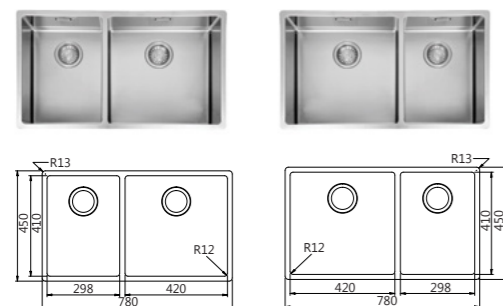

BOX

Model BXX 220-74 SBL / SBR
Radius 12
Thickness 1.2mm
Overall Size 780 x 450 x 200mm (LxWxD)
Bowl Size 420 x 410 x 200mm (LxWxD),
298 x 410 x 200mm (LxWxD)
Cut-out Size 750 x 420mm (LxW)
Installation Inset, flushmount, undermount
Included Accessory Waste kit w/over flow
Suggested Retail Price **$5,180**