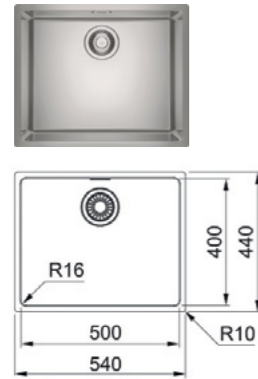

STAINLESS STEEL SINK

MARIS

+ SWITZERLAND

Model MRX 110-50
Radius 16
Thickness 0.8mm
Overall Size 540 x 440mm (LxW)
Bowl Size 500 x 400 x 180mm (LxWxD)
Cut-out Size 500 x 400mm, R16 (LxW)
Installation Undermount
Included Accessory Waste kit w/over flow
Suggested Retail Price **$3,080**