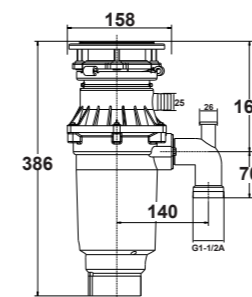

FWDA03B-01
Retail Selling Price $30

Model	Turbo Elite Slimline TE-75S
Type	Continuous Feed
Dimension	ø158 x 386mm
Grind Chamber Capacity	1,400ml
Motor Horsepower	0.75HP
Motor Speed	2,700RPM
Motor Type	High Torque Dual Magnetic
Air Switch	Integral
Mounting System	Professional 3-bolt
Warranty	2 Years
Suggested Retail Price:	$3,380