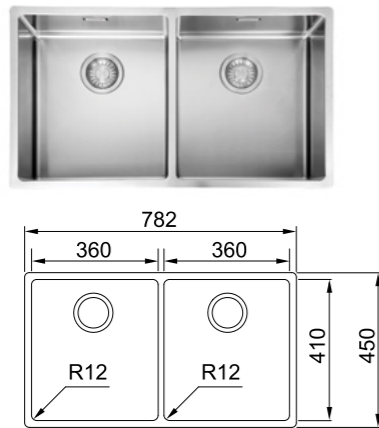

BOX

Model BXX 220-36-36
Radius 12
Thickness 1.2mm
Overall Size 782 x 450 x 200mm (LxWxD)
Bowl Size 360 x 410 x 200mm (LxWxD),
360 x 410 x 200mm (LxWxD)
Cut-out Size 752 x 420mm (LxW)
Installation Inset, flushmount, undermount
Included Accessory Waste kit w/over flow
Suggested Retail Price **$5,080**