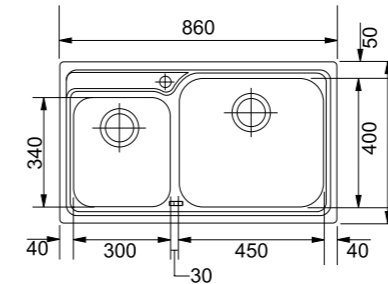

GALASSIA

ITALY

<b>Model</b>	GAX 110-45
<b>Radius</b>	69.5
<b>Thickness</b>	0.8mm
<b>Overall Size</b>	482 x 432 x 180mm (LxWxD)
<b>Bowl Size</b>	450 x 400 x 180mm (LxWxD)
<b>Cut-out Size</b>	450 x 400mm (LxW)
<b>Installation</b>	Undermount
<b>Included Accessory</b>	Waste kit w/over flow
<b>Suggested Retail Price</b>	<b>\$1,880</b>

GALASSIA

ITALY

<b>Model</b>	GAX 611 LHD / RHD
<b>Radius</b>	-
<b>Thickness</b>	0.8mm
<b>Overall Size</b>	1000 x 500 x 205mm (LxWxD)
<b>Bowl Size</b>	450 x 400 x 180mm (LxWxD)
<b>Cut-out Size</b>	980 x 480mm (LxW)
<b>Installation</b>	Inset
<b>Included Accessory</b>	Waste kit w/over flow
<b>Suggested Retail Price</b>	<b>\$3,080</b>

STAINLESS STEEL SINK

GALASSIA

ITALY

<b>Model</b>	GAX 620
<b>Radius</b>	-
<b>Thickness</b>	0.8mm
<b>Overall Size</b>	860 x 500 x 205mm (LxWxD)
<b>Bowl Size</b>	450 x 400 x 180mm (LxWxD), 300 x 340 x 170mm (LxWxD)
<b>Cut-out Size</b>	840 x 480mm (LxW)
<b>Installation</b>	Inset
<b>Included Accessory</b>	Waste kit w/over flow
<b>Suggested Retail Price</b>	<b>\$3,780</b>

GALASSIA

ITALY

<b>Model</b>	GAX 621 LHD / RHD
<b>Radius</b>	-
<b>Thickness</b>	0.8mm
<b>Overall Size</b>	1160 x 500 x 205mm (LxWxD)
<b>Bowl Size</b>	450 x 400 x 180mm (LxWxD), 300 x 340 x 170mm (LxWxD)
<b>Cut-out Size</b>	1140 x 480mm (LxW)
<b>Installation</b>	Inset
<b>Included Accessory</b>	Waste kit w/over flow
<b>Suggested Retail Price</b>	<b>\$4,080</b>