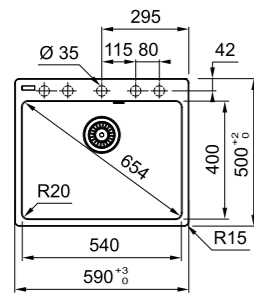

BALI

 SLOVAKIA

**Model** BLG 621 Graphite/ Onyx  
**Overall Size** 1160 x 500mm (LxW)  
**Bowl Size** 350 x 390 x 204mm, 350 x 390 x 204mm (LxWxD)  
**Cut-out Size** 1140 x 480mm, R22 (LxW)  
**Installation** Inset  
**Included Accessory** Waste kit w/over flow  
**Suggested Retail Price** \$5,880

CENTRO **NEW**

 SLOVAKIA

Stone Grey

**Model** CNG 610-39 Onyx  
**Overall Size** 440 x 500mm (LxW)  
**Bowl Size** 390 x 400 x 200mm (LxWxD)  
**Cut-out Size** 420 x 480mm, R15 (LxW)  
**Installation** Inset  
**Included Accessory** Waste kit w/over flow  
**Suggested Retail Price** \$4,180

## FRAGRANITE SINK

CENTRO **NEW**

 SLOVAKIA

**Model** CNG 610-54 Onyx  
**Overall Size** 590 x 500mm (LxW)  
**Bowl Size** 540 x 400 x 200mm (LxWxD)  
**Cut-out Size** 570 x 480mm, R15 (LxW)  
**Installation** Inset  
**Included Accessory** Waste kit w/over flow  
**Suggested Retail Price** \$4,480