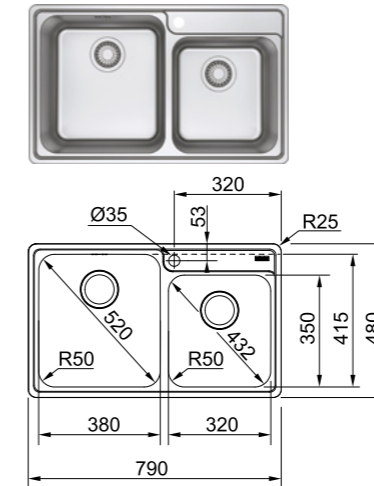

STAINLESS STEEL SINK

BELL

NEW

Model	BCX 620-38-32
Radius	50
Thickness	0.8mm
Overall Size	790 x 480mm (LxW)
Bowl Size	380 x 415 x 180mm (LxWxD), 320 x 350 x 160mm (LxWxD)
Cut-out Size	766 x 456mm, R10 (LxW)
Installation	Inset
Included Accessory	Waste kit w/over flow
Suggested Retail Price	$2,050