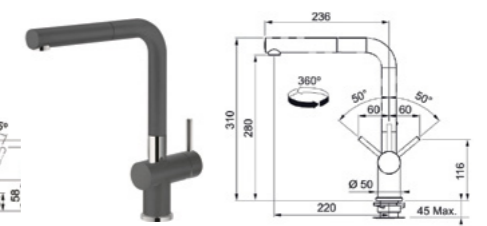

Model PT 934G Active Plus
Material Pull Out Graphite
Material Brass
Finish Graphite
Pull Out Yes
Nozzle / Spray Nozzle
Hose Diameter 3/8"
Suggested Retail Price $2,780

*Use Colored Sink Cleaner for daily maintenance

NEW