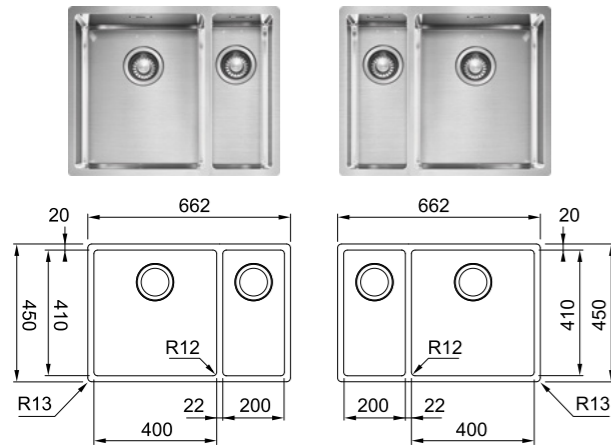

STAINLESS STEEL SINK

BOX

Model BXX 260-40 SBR / SBL
Radius 12
Thickness 1.2mm
Overall Size 662 x 450 x 200mm (LxWxD)
Bowl Size 400 x 410 x 200mm (LxWxD),
200 x 410 x 200mm (LxWxD)
Cut-out Size 632 x 420mm (LxW)
Installation Inset, flushmount, undermount
Included Accessory Waste kit w/over flow
Suggested Retail Price **$4,580**