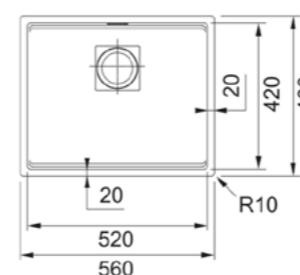

Model KNG 110-52 Graphite/ Onyx
Overall Size 560 x 460mm (LxW)
Bowl Size 520 x 420 x 200mm (LxWxD)
Cut-out Size 520 x 420mm, R10 (LxW)
Installation Undermount
Included Accessory Waste kit w/over flow
Suggested Retail Price $5,280