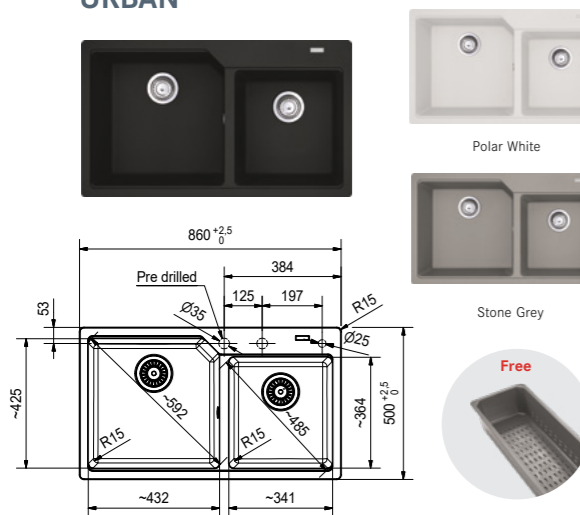

URBAN

SLOVAKIA

Model UBG 620-86 Graphite/ Onyx
Overall Size 860 x 500mm (LxW)
Bowl Size 432 x 425 x 230mm (LxWxD),
341 x 364 x 220mm (LxWxD)
Cut-out Size 822 x 462mm, R20 (LxW)
Installation Inset
Included Accessory Waste kit w/over flow, strainer bowl
Suggested Retail Price $4,780