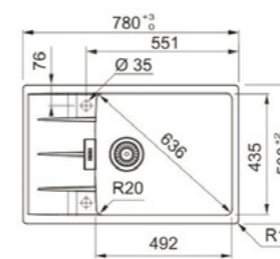

FRAGRANITE SINK

CENTRO **NEW**

SLOVAKIA

Model CNG 611-78 XL Onyx
Overall Size 780 x 500mm (LxW)
Bowl Size 492 x 435 x 200mm (LxWxD)
Cut-out Size 746 x 466mm, R15 (LxW)
Installation Inset
Included Accessory Waste kit w/over flow
Suggested Retail Price $4,880