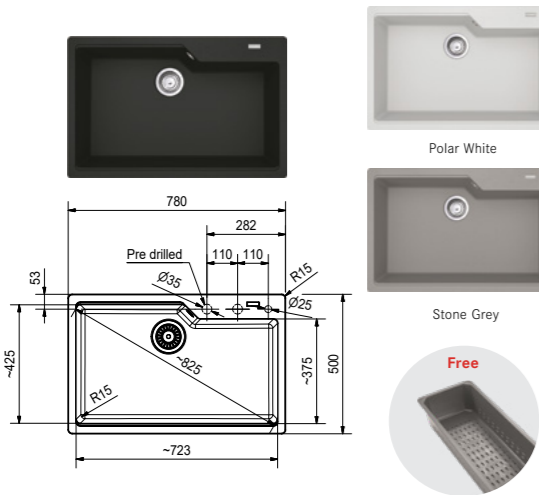

URBAN

SLOVAKIA

Model UBG 610-78 Onyx
Overall Size 780 x 500mm (LxW)
Bowl Size 723 x 425 x 230mm (LxWxD)
Cut-out Size 742 x 462mm, R20 (LxW)
Installation Inset
Included Accessory Waste kit w/over flow, strainer bowl
Suggested Retail Price $4,480