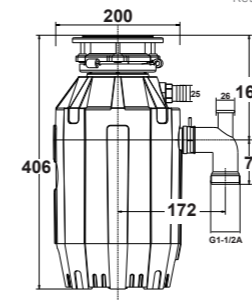

FWDA03B-01
Retail Selling Price $30

Model	Turbo Elite TE-125
Type	Continuous Feed
Dimension	ø200 x 406mm
Grind Chamber Capacity	1,400ml
Motor Horsepower	1.25HP
Motor Speed RPM	2,800RPM
Motor Type	High Torque Dual Magnetic
Air Switch	Integral
Mounting System	Professional 3-bolt
Warranty	2 Years
Suggested Retail Price:	$5,890