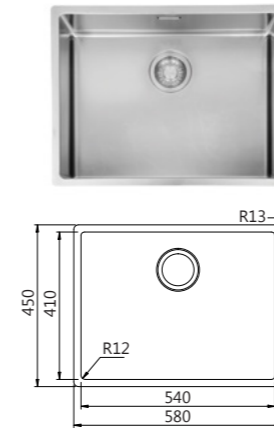

STAINLESS STEEL SINK

LUGANO **NEW**

**Model** LUX 610  
**Overall Size** ø440 x 180mm (LxD)  
**Bowl Size** ø380 x 180mm (LxW)  
**Cut-out Size** ø426mm (LxW)  
**Installation** Inset  
**Included Accessory** Waste kit w/over flow  
**Suggested Retail Price** **\$1,280**

BOX

**Model** BXX 210-45  
**Radius** 12  
**Thickness** 1.2mm  
**Overall Size** 490 x 450 x 200mm (LxWxD)  
**Bowl Size** 450 x 410 x 200mm (LxWxD)  
**Cut-out Size** 460 x 420mm (LxW)  
**Installation** Inset, flushmount, undermount  
**Included Accessory** Waste kit w/over flow  
**Suggested Retail Price** **\$2,780**

STAINLESS STEEL SINK

BOX

**Model** BXX 210-54  
**Radius** 12  
**Thickness** 1.2mm  
**Overall Size** 580 x 450 x 200mm (LxWxD)  
**Bowl Size** 540 x 410 x 200mm (LxWxD)  
**Cut-out Size** 550 x 420mm (LxW)  
**Installation** Inset, flushmount, undermount  
**Included Accessory** Waste kit w/over flow  
**Suggested Retail Price** **\$2,880**