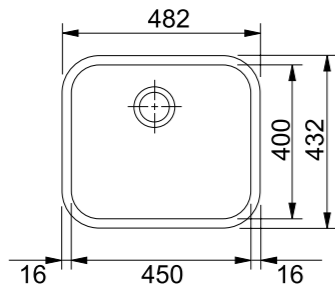

MARIS

**+** SWITZERLAND

**Model** MRX 110-70  
**Radius** 16  
**Thickness** 0.8mm  
**Overall Size** 740 x 440mm (LxW)  
**Bowl Size** 700 x 400 x 180mm (LxWxD)  
**Cut-out Size** 700 x 400mm, R16 (LxW)  
**Installation** Undermount  
**Included Accessory** Waste kit w/over flow  
**Suggested Retail Price** **\$3,980**

STAINLESS STEEL SINK

GALASSIA

ITALY

<b>Model</b>	GAX 110-30
<b>Radius</b>	49.5
<b>Thickness</b>	0.8mm
<b>Overall Size</b>	332 x 372 x 170mm (LxWxD)
<b>Bowl Size</b>	300 x 340 x 170mm (LxWxD)
<b>Cut-out Size</b>	300 x 340mm (LxW)
<b>Installation</b>	Undermount
<b>Included Accessory</b>	Waste kit w/over flow
<b>Suggested Retail Price</b>	<b>\$1,580</b>

GALASSIA

ITALY

<b>Model</b>	GAX 110-45
<b>Radius</b>	69.5
<b>Thickness</b>	0.8mm
<b>Overall Size</b>	482 x 432 x 180mm (LxWxD)
<b>Bowl Size</b>	450 x 400 x 180mm (LxWxD)
<b>Cut-out Size</b>	450 x 400mm (LxW)
<b>Installation</b>	Undermount
<b>Included Accessory</b>	Waste kit w/over flow
<b>Suggested Retail Price</b>	<b>\$1,880</b>

GALASSIA

ITALY

<b>Model</b>	GAX 611 LHD / RHD
<b>Radius</b>	-
<b>Thickness</b>	0.8mm
<b>Overall Size</b>	1000 x 500 x 205mm (LxWxD)
<b>Bowl Size</b>	450 x 400 x 180mm (LxWxD)
<b>Cut-out Size</b>	980 x 480mm (LxW)
<b>Installation</b>	Inset
<b>Included Accessory</b>	Waste kit w/over flow
<b>Suggested Retail Price</b>	<b>\$3,080</b>