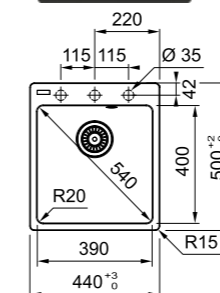

FIJI

 SLOVAKIA

Polar White

Stone Grey

**Model** KCG 278 Graphite  
**Overall Size** 700 x 520mm (LxW)  
**Bowl Size** 355 x 390 x 200mm (LxWxD),  
 233 x 390 x 200mm (LxWxD)  
**Cut-out Size** 670 x 490mm, R8 (LxW)  
**Installation** Inset  
**Included Accessory** Waste kit w/over flow  
**Suggested Retail Price** \$5,180

## FRAGRANITE SINK

BALI

 SLOVAKIA

**Model** BLG 611-97 Graphite/ Onyx  
**Overall Size** 970 x 500mm (LxW)  
**Bowl Size** 460 x 390 x 190mm (LxWxD)  
**Cut-out Size** 950 x 480mm, R22 (LxW)  
**Installation** Inset  
**Included Accessory** Waste kit w/over flow  
**Suggested Retail Price** \$4,880

BALI

 SLOVAKIA

**Model** BLG 621 Graphite/ Onyx  
**Overall Size** 1160 x 500mm (LxW)  
**Bowl Size** 350 x 390 x 204mm, 350 x 390 x 204mm (LxWxD)  
**Cut-out Size** 1140 x 480mm, R22 (LxW)  
**Installation** Inset  
**Included Accessory** Waste kit w/over flow  
**Suggested Retail Price** \$5,880

CENTRO **NEW**

 SLOVAKIA

Stone Grey

**Model** CNG 610-39 Onyx  
**Overall Size** 440 x 500mm (LxW)  
**Bowl Size** 390 x 400 x 200mm (LxWxD)  
**Cut-out Size** 420 x 480mm, R15 (LxW)  
**Installation** Inset  
**Included Accessory** Waste kit w/over flow  
**Suggested Retail Price** \$4,180