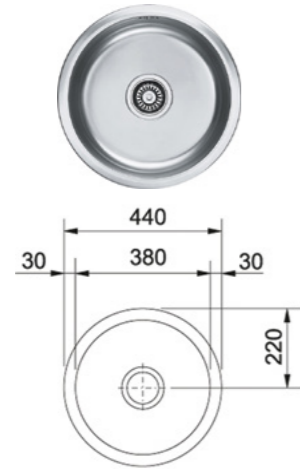

STAINLESS STEEL SINK

GALASSIA

ITALY

<b>Model</b>	GAX 620
<b>Radius</b>	-
<b>Thickness</b>	0.8mm
<b>Overall Size</b>	860 x 500 x 205mm (LxWxD)
<b>Bowl Size</b>	450 x 400 x 180mm (LxWxD), 300 x 340 x 170mm (LxWxD)
<b>Cut-out Size</b>	840 x 480mm (LxW)
<b>Installation</b>	Inset
<b>Included Accessory</b>	Waste kit w/over flow
<b>Suggested Retail Price</b>	<b>\$3,780</b>

GALASSIA

ITALY

<b>Model</b>	GAX 621 LHD / RHD
<b>Radius</b>	-
<b>Thickness</b>	0.8mm
<b>Overall Size</b>	1160 x 500 x 205mm (LxWxD)
<b>Bowl Size</b>	450 x 400 x 180mm (LxWxD), 300 x 340 x 170mm (LxWxD)
<b>Cut-out Size</b>	1140 x 480mm (LxW)
<b>Installation</b>	Inset
<b>Included Accessory</b>	Waste kit w/over flow
<b>Suggested Retail Price</b>	<b>\$4,080</b>

STAINLESS STEEL SINK

LUGANO **NEW**

**Model** LUX 610  
**Overall Size** ø440 x 180mm (LxD)  
**Bowl Size** ø380 x 180mm (LxW)  
**Cut-out Size** ø426mm (LxW)  
**Installation** Inset  
**Included Accessory** Waste kit w/over flow  
**Suggested Retail Price** **\$1,280**