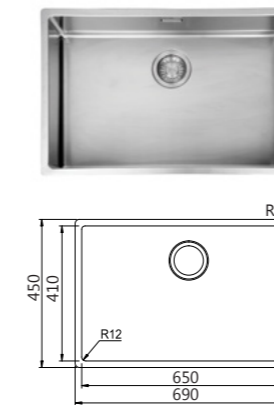

BOX

Model BXX 210-65
Radius 12
Thickness 1.2mm
Overall Size 690 x 450 x 200mm (LxWxD)
Bowl Size 650 x 410 x 200mm (LxWxD)
Cut-out Size 660 x 420mm (LxW)
Installation Inset, flushmount, undermount
Included Accessory Waste kit w/over flow
Suggested Retail Price **$3,080**