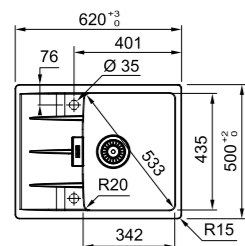

CENTRO **NEW**

 SLOVAKIA

**Model** CNG 610-73 Onyx  
**Overall Size** 780 x 500mm (LxW)  
**Bowl Size** 730 x 400 x 200mm (LxWxD)  
**Cut-out Size** 760 x 480mm, R15 (LxW)  
**Installation** Inset  
**Included Accessory** Waste kit w/over flow  
**Suggested Retail Price** \$4,980

CENTRO **NEW**

 SLOVAKIA

**Model** CNG 611-62 Onyx  
**Overall Size** 620 x 500mm (LxW)  
**Bowl Size** 342 x 435 x 200mm (LxWxD)  
**Cut-out Size** 586 x 466mm, R15 (LxW)  
**Installation** Inset  
**Included Accessory** Waste kit w/over flow  
**Suggested Retail Price** \$4,480