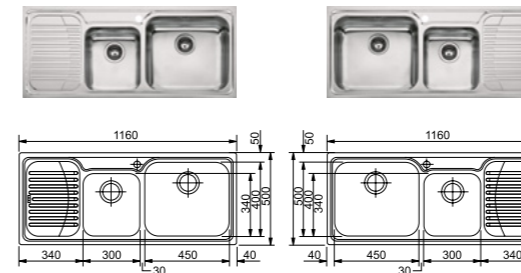

GALASSIA

ITALY

<b>Model</b>	GAX 611 LHD / RHD
<b>Radius</b>	-
<b>Thickness</b>	0.8mm
<b>Overall Size</b>	1000 x 500 x 205mm (LxWxD)
<b>Bowl Size</b>	450 x 400 x 180mm (LxWxD)
<b>Cut-out Size</b>	980 x 480mm (LxW)
<b>Installation</b>	Inset
<b>Included Accessory</b>	Waste kit w/over flow
<b>Suggested Retail Price</b>	<b>\$3,080</b>

STAINLESS STEEL SINK

GALASSIA

ITALY

<b>Model</b>	GAX 620
<b>Radius</b>	-
<b>Thickness</b>	0.8mm
<b>Overall Size</b>	860 x 500 x 205mm (LxWxD)
<b>Bowl Size</b>	450 x 400 x 180mm (LxWxD), 300 x 340 x 170mm (LxWxD)
<b>Cut-out Size</b>	840 x 480mm (LxW)
<b>Installation</b>	Inset
<b>Included Accessory</b>	Waste kit w/over flow
<b>Suggested Retail Price</b>	<b>\$3,780</b>

GALASSIA

ITALY

<b>Model</b>	GAX 621 LHD / RHD
<b>Radius</b>	-
<b>Thickness</b>	0.8mm
<b>Overall Size</b>	1160 x 500 x 205mm (LxWxD)
<b>Bowl Size</b>	450 x 400 x 180mm (LxWxD), 300 x 340 x 170mm (LxWxD)
<b>Cut-out Size</b>	1140 x 480mm (LxW)
<b>Installation</b>	Inset
<b>Included Accessory</b>	Waste kit w/over flow
<b>Suggested Retail Price</b>	<b>\$4,080</b>

STAINLESS STEEL SINK

LUGANO **NEW**

**Model** LUX 610  
**Overall Size** ø440 x 180mm (LxD)  
**Bowl Size** ø380 x 180mm (LxW)  
**Cut-out Size** ø426mm (LxW)  
**Installation** Inset  
**Included Accessory** Waste kit w/over flow  
**Suggested Retail Price** **\$1,280**