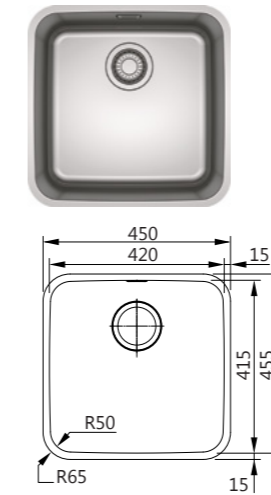

STAINLESS STEEL SINK

BELL

Model BCX 110-42
Radius 50
Thickness 0.8mm
Overall Size 450 x 445mm (LxW)
Bowl Size 420 x 415 x 200mm (LxWxD)
Cut-out Size 420 x 415mm, R50 (LxW)
Installation Undermount
Included Accessory Waste kit w/over flow
Suggested Retail Price **$1,150**