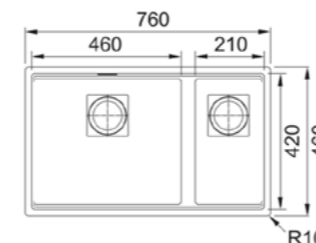

KUBUS 2

Model KNG 120 Graphite/ Onyx
Overall Size 760 x 460mm (LxW)
Bowl Size 460 x 420 x 200mm (LxWxD), 210 x 420 x 200mm (LxWxD)
Cut-out Size 720 x 420mm, R10 (LxW)
Installation Undermount
Included Accessory Waste kit w/over flow
Suggested Retail Price $5,780