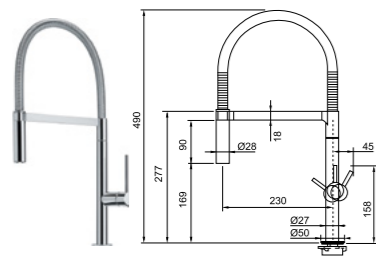

BRASS TAP

ITALY

Model PT 902C Alto Swivel L
Material Brass
Finish Chrome
Pull Out No
Nozzle / Spray Nozzle
Hose Diameter 3/8"
General Acceptance No. C20200119
Suggested Retail Price $1,580

ITALY

Model PT 903C Alto Swivel U
Material Brass
Finish Chrome
Pull Out No
Nozzle / Spray Nozzle
Hose Diameter 3/8"
General Acceptance No. C20200120
Suggested Retail Price $1,380

ITALY

Model PT 331C
Material Brass
Finish Chrome
Pull Out Yes
Nozzle / Spray Nozzle
Hose Diameter 3/8"
Suggested Retail Price $2,580

ITALY

Model PT 992C Hermes
Material Brass
Finish Chrome
Pull Out Yes
Nozzle / Spray Spray
Hose Diameter 3/8"
General Acceptance No. 20190615
Suggested Retail Price $2,680

ITALY

Model PT 332C
Material Brass
Finish Chrome
Pull Out Yes
Nozzle / Spray Nozzle
Hose Diameter 3/8"
Suggested Retail Price $2,480

STAINLESS STEEL TAP

Durable and easy to maintain, stainless steel is also lead-free, making it completely safe for your family. A brushed stain finishing is also an elegant complement to stainless steel sinks and appliances.