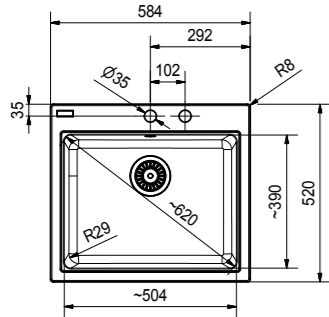

FRAGRANITE SINK

FIJI

SLOVAKIA

Model KSG 238/ KSG 610-58 Graphite
Overall Size 584 x 520mm (LxW)
Bowl Size 504 x 390 x 200mm (LxWxD)
Cut-out Size 554 x 490mm, R8 (LxW)
Installation Inset
Included Accessory Waste kit w/over flow
Suggested Retail Price $4,380

FIJI

SLOVAKIA