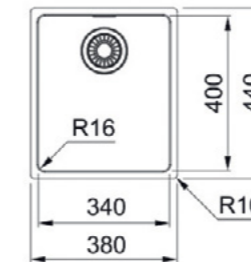

## STAINLESS STEEL SINK

MARIS

**+** SWITZERLAND

<b>Model</b>	MRX 110-34
<b>Radius</b>	16
<b>Thickness</b>	0.8mm
<b>Overall Size</b>	380 x 440mm (LxW)
<b>Bowl Size</b>	340 x 400 x 180mm (LxWxD)
<b>Cut-out Size</b>	340 x 400mm, R16 (LxW)
<b>Installation</b>	Undermount
<b>Included Accessory</b>	Waste kit w/over flow
<b>Suggested Retail Price</b>	<b>\$2,680</b>