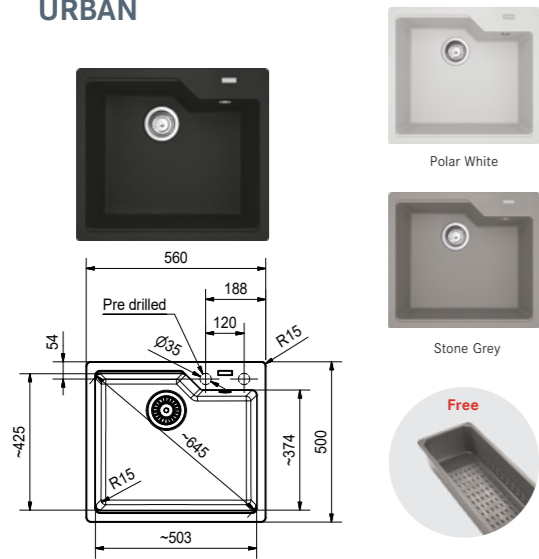

FRAGRANITE SINK

URBAN

SLOVAKIA

Model UBG 610-56 Graphite/ Onyx
Overall Size 560 x 500mm (LxW)
Bowl Size 503 x 425 x 230mm (LxWxD)
Cut-out Size 522 x 462mm, R20 (LxW)
Installation Inset
Included Accessory Waste kit w/over flow, strainer bowl
Suggested Retail Price $4,080