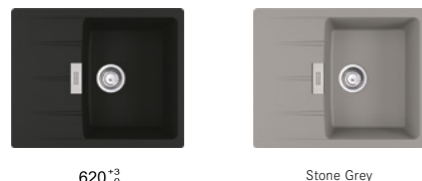

Model CNG 611-62 Onyx
Overall Size 620 x 500mm (LxW)
Bowl Size 342 x 435 x 200mm (LxWxD)
Cut-out Size 586 x 466mm, R15 (LxW)
Installation Inset
Included Accessory Waste kit w/over flow
Suggested Retail Price $4,480