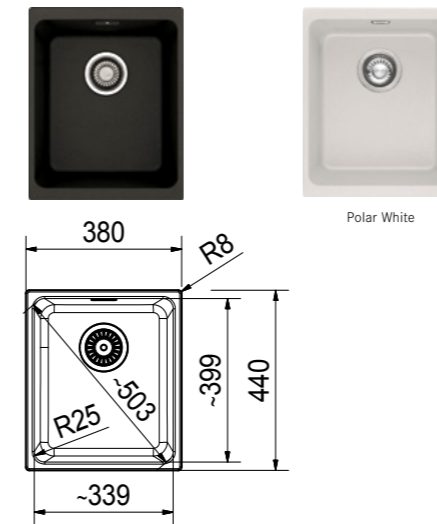

FRAGRANITE SINK

KUBUS

SLOVAKIA

Model KBG 110-34 Graphite/ Onyx
Overall Size 380 x 440mm (LxW)
Bowl Size 340 x 400 x 200mm (LxWxD)
Cut-out Size 340 x 400mm, R25 (LxW)
Installation Undermount
Included Accessory Waste kit w/over flow
Suggested Retail Price $4,080