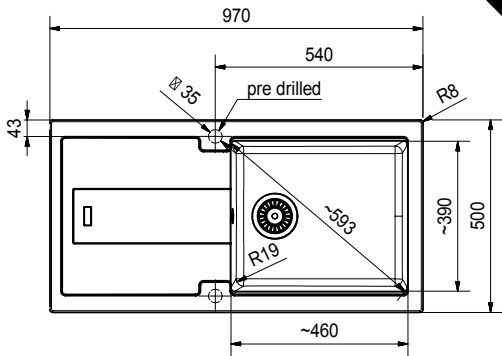

BALI | BLG 611-97

Color Graphite
Overall Dimensions 970 x 500mm
Bowl Dimensions 460 x 390 x 190mm
Cut out dimensions 950 x 480mm, R22
Installation Inset
Suggested Retail Price **$4,680**