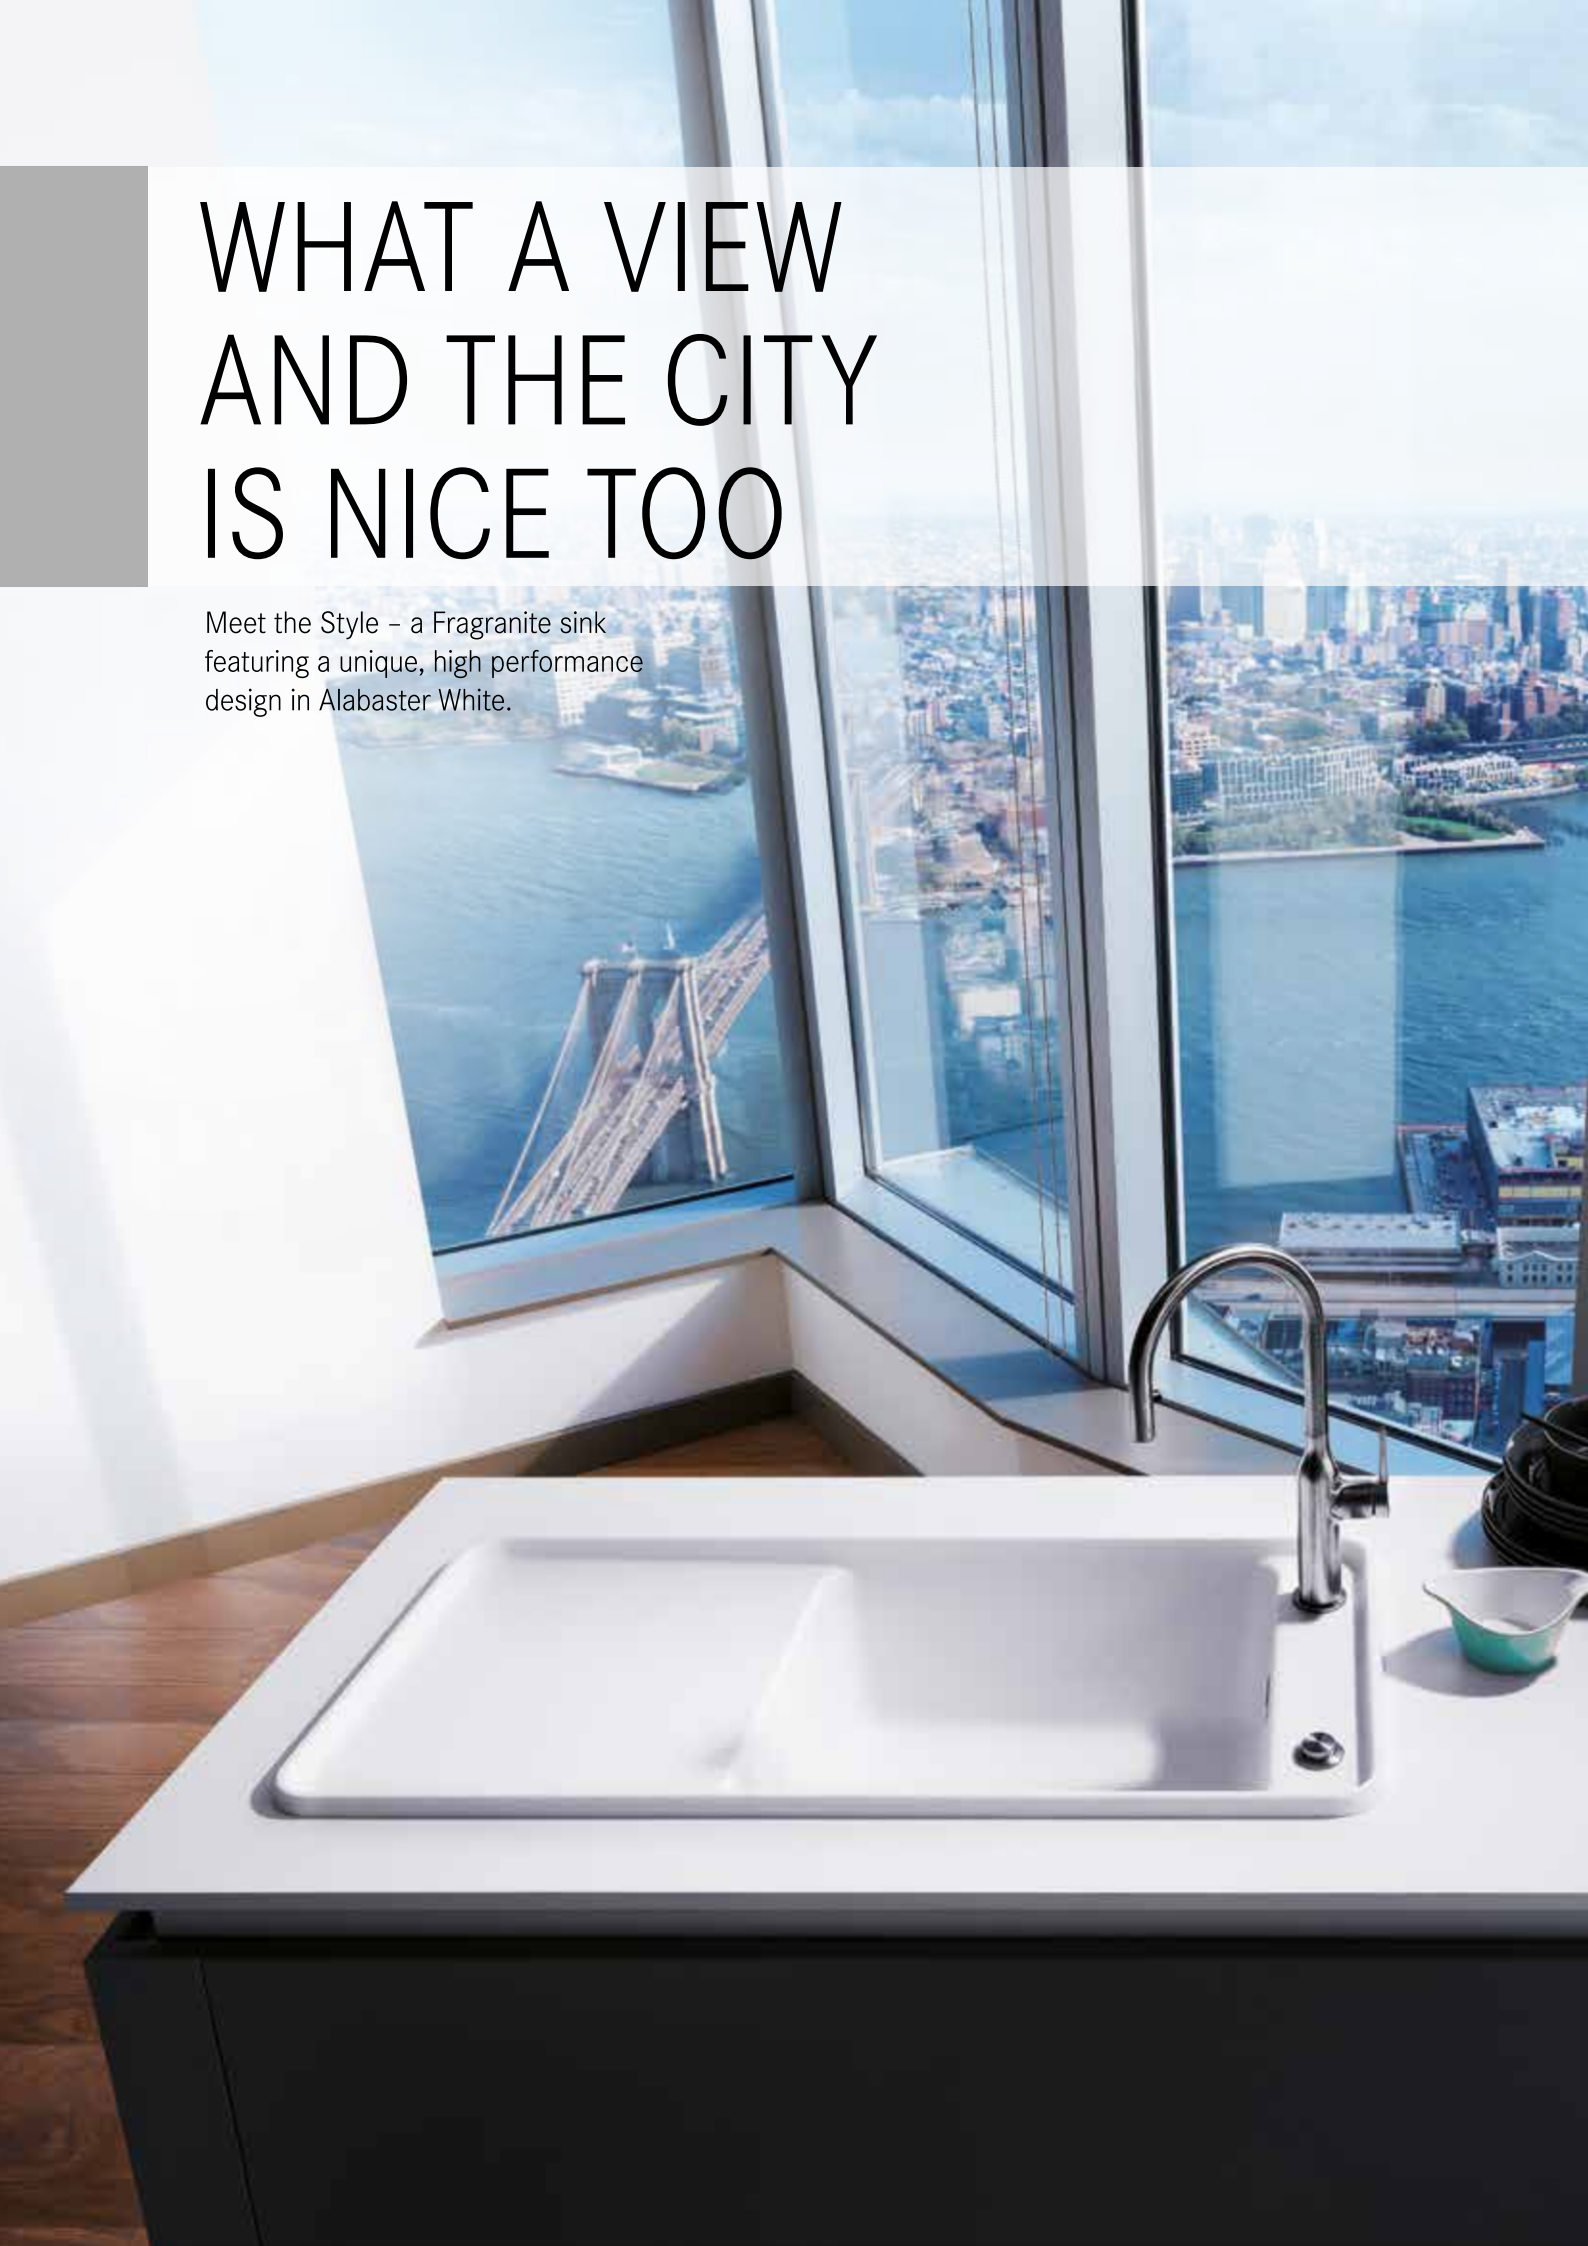

WHAT A VIEW AND THE CITY IS NICE TOO

Meet the Style - a Fraganite sink featuring a unique, high performance design in Alabaster White.