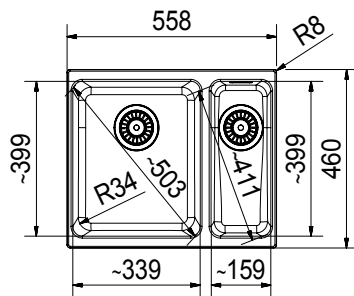

## KUBUS | KBG 110-34

**Color** Graphite  
**Overall Dimensions** 440 x 380mm  
**Bowl Dimensions** 340 x 400 x 200mm  
**Cut out dimensions** 340 x 400mm, R25  
**Installation** Undermount  
**Suggested Retail Price** **\$3,880**

## KUBUS | KBG 110-50

**Color** Graphite / Polar White  
**Overall Dimensions** 540 x 440mm  
**Bowl Dimensions** 500 x 400 x 200mm  
**Cut out dimensions** 500 x 400mm, R25  
**Installation** Undermount  
**Suggested Retail Price** **\$4,430**

### KUBUS | KBG 160

<b>Color</b>	Graphite
<b>Overall Dimensions</b>	558 x 460mm
<b>Bowl Dimensions</b>	340 x 400 x 200mm 160 x 400 x 130mm
<b>Cut out dimensions</b>	528 x 400mm, R25
<b>Installation</b>	Undermount
<b>Suggested Retail Price</b>	<b>\$4,680</b>

### Fiji | KSG 238

<b>Color</b>	Graphite / Stone Grey
<b>Overall Dimensions</b>	584 x 520mm
<b>Bowl Dimensions</b>	504 x 390 x 200mm
<b>Cut out dimensions</b>	554 x 490mm, R8
<b>Installation</b>	Inset
<b>Suggested Retail Price</b>	<b>\$4,180</b>