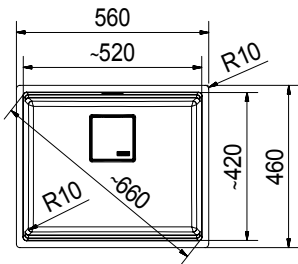

KUBUS 2 | KNG 110-52

Color Graphite / Stone Grey /
Polar White

Overall Dimensions 560 x 460mm

Bowl Dimensions 520 x 420 x 200mm

Cut out dimensions 520 x 420mm, R10

Installation Undermount

Suggested Retail Price **$5,080**