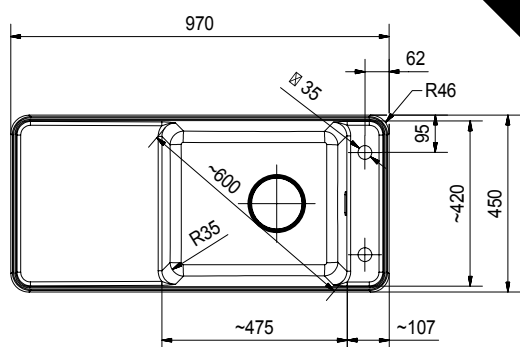

SAY HELLO TO FRAGRANITE

STYLE | SYG 611

Color Alabaster White
Overall Dimensions 970 x 450mm
Bowl Dimensions 475 x 420 x 205mm
Cut out dimensions 954 x 434mm, R40
Installation Inset
Suggested Retail Price **$7,380**

Slovakia

NEW

KUBUS 2 | KNG 110-37

Color Graphite / Stone Grey /
Polar White
Overall Dimensions 460 x 410mm
Bowl Dimensions 420 x 370 x 200mm
Cut out dimensions 420 x 370mm, R10
Installation Undermount
Suggested Retail Price **$4,380**

Slovakia