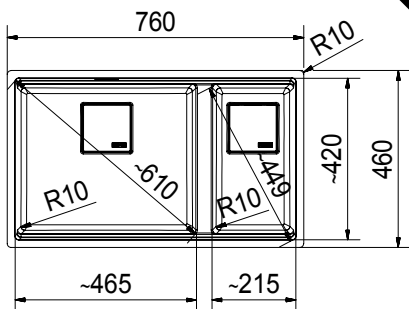

KUBUS 2 | KNG 120

Color Graphite / Stone Grey /
Polar White

Overall Dimensions 760 x 460mm

Bowl Dimensions 460 x 420 x 200mm
210 x 420 x 200mm

Cut out dimensions 720 x 420mm, R10

Installation Undermount

Suggested Retail Price **$5,550**