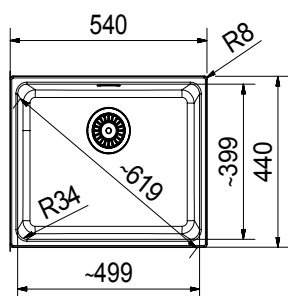

KUBUS | KBG 110-50

Color Graphite / Polar White
Overall Dimensions 540 x 440mm
Bowl Dimensions 500 x 400 x 200mm
Cut out dimensions 500 x 400mm, R25
Installation Undermount
Suggested Retail Price **$4,430**