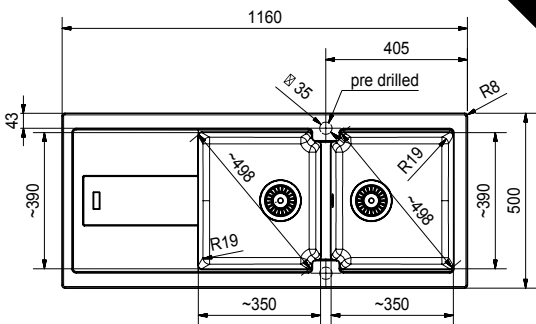

## FIJI | KCG 278

<b>Color</b>	Graphite / Stone Grey / Polar White
<b>Overall Dimensions</b>	700 x 520mm
<b>Bowl Dimensions</b>	360 x 390 x 200mm 230 x 390 x 200mm
<b>Cut out dimensions</b>	670 x 490mm, R8
<b>Installation</b>	Inset
<b>Suggested Retail Price</b>	<b>\$4,980</b>

## BALI | BLG 611-97

**Color** Graphite  
**Overall Dimensions** 970 x 500mm  
**Bowl Dimensions** 460 x 390 x 190mm  
**Cut out dimensions** 950 x 480mm, R22  
**Installation** Inset  
**Suggested Retail Price** **\$4,680**

## BALI | BLG 621

**Color** Graphite / Polar White  
**Overall Dimensions** 1160 x 500mm  
**Bowl Dimensions** 350 x 390 x 204mm  
**Cut out dimensions** 1140 x 480mm, R22  
**Installation** Inset  
**Suggested Retail Price** **\$5,630**

## STYLE | SYG 611

**Color** Alabaster White  
**Overall Dimensions** 970 x 450mm  
**Bowl Dimensions** 475 x 420 x 205mm  
**Cut out dimensions** 954 x 434mm, R40  
**Installation** Inset  
**Suggested Retail Price** **\$7,380**