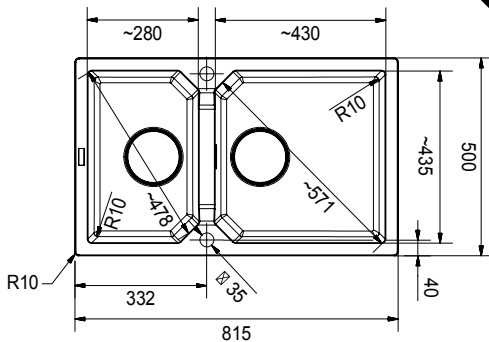

SAY HELLO TO FRAGRANITE

FX | FXG 620

Color	Graphite / Stone Grey / Polar White
Overall Dimensions	815 x 500mm
Bowl Dimensions	430 x 435 x 200mm 280 x 435 x 200mm
Cut out dimensions	795 x 480mm, R5
Installation	Inset
Suggested Retail Price	$5,780

Slovakia

NEW

Don't forget the extras.

We offer a wide range of high quality, innovative faucets and accessories that go perfectly with Franke Fraganite. They're not just extremely functional – they add a beautifully aesthetic touch to your kitchen.

A strainer bowl that fits the Fraganite sink perfectly and lets you wash fruit and vegetables easily.

Item	230-106
Fun	112.0066.060
Dimensions	429 x 150 x 50mm
Suggested Retail Price	$1,210