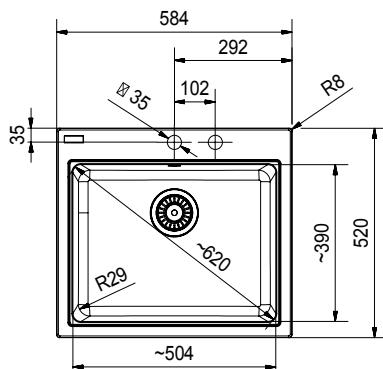

## KUBUS | KBG 110-50

**Color** Graphite / Polar White  
**Overall Dimensions** 540 x 440mm  
**Bowl Dimensions** 500 x 400 x 200mm  
**Cut out dimensions** 500 x 400mm, R25  
**Installation** Undermount  
**Suggested Retail Price** **\$4,430**

### KUBUS | KBG 160

<b>Color</b>	Graphite
<b>Overall Dimensions</b>	558 x 460mm
<b>Bowl Dimensions</b>	340 x 400 x 200mm 160 x 400 x 130mm
<b>Cut out dimensions</b>	528 x 400mm, R25
<b>Installation</b>	Undermount
<b>Suggested Retail Price</b>	<b>\$4,680</b>

### Fiji | KSG 238

<b>Color</b>	Graphite / Stone Grey
<b>Overall Dimensions</b>	584 x 520mm
<b>Bowl Dimensions</b>	504 x 390 x 200mm
<b>Cut out dimensions</b>	554 x 490mm, R8
<b>Installation</b>	Inset
<b>Suggested Retail Price</b>	<b>\$4,180</b>