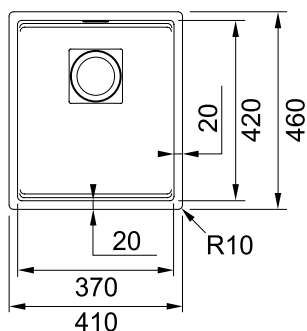

NEW

For more models and colors please visit our website

franke.com.hk