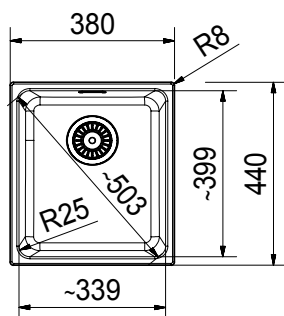

## KUBUS | KBG 110-34

**Color** Graphite  
**Overall Dimensions** 440 x 380mm  
**Bowl Dimensions** 340 x 400 x 200mm  
**Cut out dimensions** 340 x 400mm, R25  
**Installation** Undermount  
**Suggested Retail Price** **\$3,880**