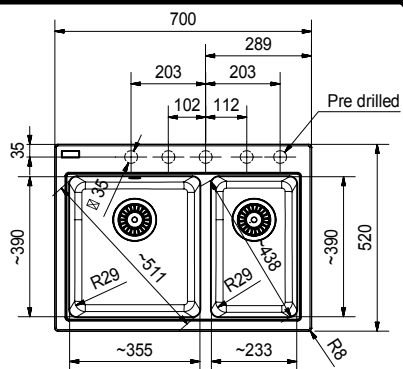

FIJI | KCG 278

Color	Graphite / Stone Grey / Polar White
Overall Dimensions	700 x 520mm
Bowl Dimensions	360 x 390 x 200mm 230 x 390 x 200mm
Cut out dimensions	670 x 490mm, R8
Installation	Inset
Suggested Retail Price	$4,980