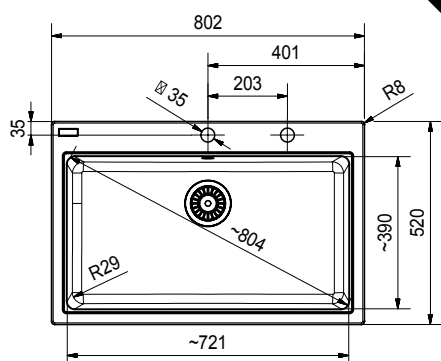

SAY HELLO TO FRAGRANITE

FIJI | KSG 318

Color	Graphite / Stone Grey
Overall Dimensions	802 x 520mm
Bowl Dimensions	722 x 390 x 200mm
Cut out dimensions	722 x 490mm, R8
Installation	Inset
Suggested Retail Price	$5,780