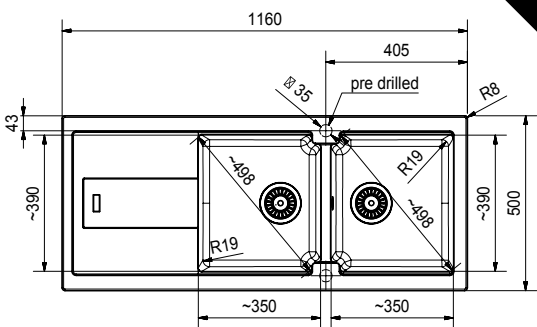

Slovakia

FIJI | KCG 278

Color Graphite / Stone Grey /
Polar White

Overall Dimensions 700 x 520mm

Bowl Dimensions 360 x 390 x 200mm
230 x 390 x 200mm

Cut out dimensions 670 x 490mm, R8

Installation Inset

Suggested Retail Price **\$4,980**

Slovakia

For more models and colors please visit our website

franke.com.hk

BALI | BLG 611-97

Color Graphite
Overall Dimensions 970 x 500mm
Bowl Dimensions 460 x 390 x 190mm
Cut out dimensions 950 x 480mm, R22
Installation Inset
Suggested Retail Price **\$4,680**

BALI | BLG 621

Color Graphite / Polar White
Overall Dimensions 1160 x 500mm
Bowl Dimensions 350 x 390 x 204mm
Cut out dimensions 1140 x 480mm, R22
Installation Inset
Suggested Retail Price **\$5,630**

SAY HELLO TO FRAGRANITE

STYLE | SYG 611

Color Alabaster White
Overall Dimensions 970 x 450mm
Bowl Dimensions 475 x 420 x 205mm
Cut out dimensions 954 x 434mm, R40
Installation Inset
Suggested Retail Price **\$7,380**

Slovakia

NEW