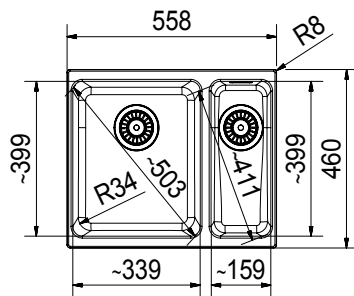

KUBUS | KBG 110-50

Color Graphite / Polar White
Overall Dimensions 540 x 440mm
Bowl Dimensions 500 x 400 x 200mm
Cut out dimensions 500 x 400mm, R25
Installation Undermount
Suggested Retail Price **\$4,430**

KUBUS | KBG 160

Color	Graphite
Overall Dimensions	558 x 460mm
Bowl Dimensions	340 x 400 x 200mm 160 x 400 x 130mm
Cut out dimensions	528 x 400mm, R25
Installation	Undermount
Suggested Retail Price	\$4,680

Fiji | KSG 238

Color	Graphite / Stone Grey
Overall Dimensions	584 x 520mm
Bowl Dimensions	504 x 390 x 200mm
Cut out dimensions	554 x 490mm, R8
Installation	Inset
Suggested Retail Price	\$4,180

SAY HELLO TO FRAGRANITE

STYLE | SYG 611

Color Alabaster White
Overall Dimensions 970 x 450mm
Bowl Dimensions 475 x 420 x 205mm
Cut out dimensions 954 x 434mm, R40
Installation Inset
Suggested Retail Price **\$7,380**

Slovakia

NEW