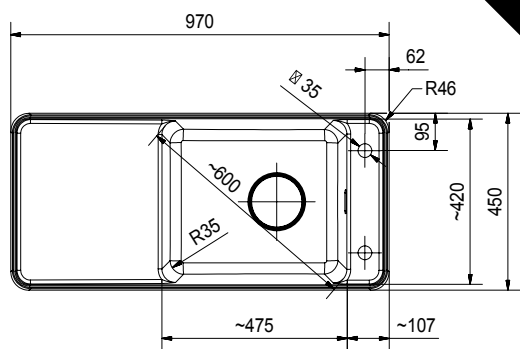

Slovakia

For more models and colors please visit our website

franke.com.hk

BALI | BLG 611-97

Color Graphite
Overall Dimensions 970 x 500mm
Bowl Dimensions 460 x 390 x 190mm
Cut out dimensions 950 x 480mm, R22
Installation Inset
Suggested Retail Price **\$4,680**

BALI | BLG 621

Color Graphite / Polar White
Overall Dimensions 1160 x 500mm
Bowl Dimensions 350 x 390 x 204mm
Cut out dimensions 1140 x 480mm, R22
Installation Inset
Suggested Retail Price **\$5,630**

SAY HELLO TO FRAGRANITE

STYLE | SYG 611

Color Alabaster White
Overall Dimensions 970 x 450mm
Bowl Dimensions 475 x 420 x 205mm
Cut out dimensions 954 x 434mm, R40
Installation Inset
Suggested Retail Price **\$7,380**

Slovakia

NEW

NEW

FX | FXG 620

Color	Graphite / Stone Grey / Polar White
Overall Dimensions	815 x 500mm
Bowl Dimensions	430 x 435 x 200mm 280 x 435 x 200mm
Cut out dimensions	795 x 480mm, R5
Installation	Inset
Suggested Retail Price	\$5,780