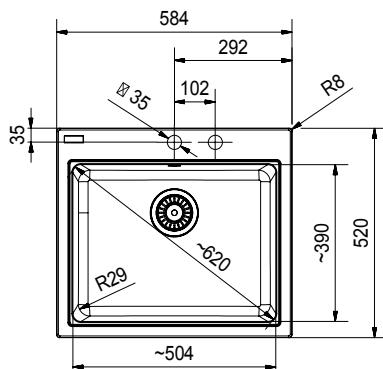

KUBUS | KBG 110-50

Color Graphite / Polar White
Overall Dimensions 540 x 440mm
Bowl Dimensions 500 x 400 x 200mm
Cut out dimensions 500 x 400mm, R25
Installation Undermount
Suggested Retail Price **\$4,430**

KUBUS | KBG 160

Color	Graphite
Overall Dimensions	558 x 460mm
Bowl Dimensions	340 x 400 x 200mm 160 x 400 x 130mm
Cut out dimensions	528 x 400mm, R25
Installation	Undermount
Suggested Retail Price	\$4,680

Fiji | KSG 238

Color	Graphite / Stone Grey
Overall Dimensions	584 x 520mm
Bowl Dimensions	504 x 390 x 200mm
Cut out dimensions	554 x 490mm, R8
Installation	Inset
Suggested Retail Price	\$4,180

SAY HELLO TO FRAGRANITE

STYLE | SYG 611

Color Alabaster White
Overall Dimensions 970 x 450mm
Bowl Dimensions 475 x 420 x 205mm
Cut out dimensions 954 x 434mm, R40
Installation Inset
Suggested Retail Price **\$7,380**

Slovakia

NEW