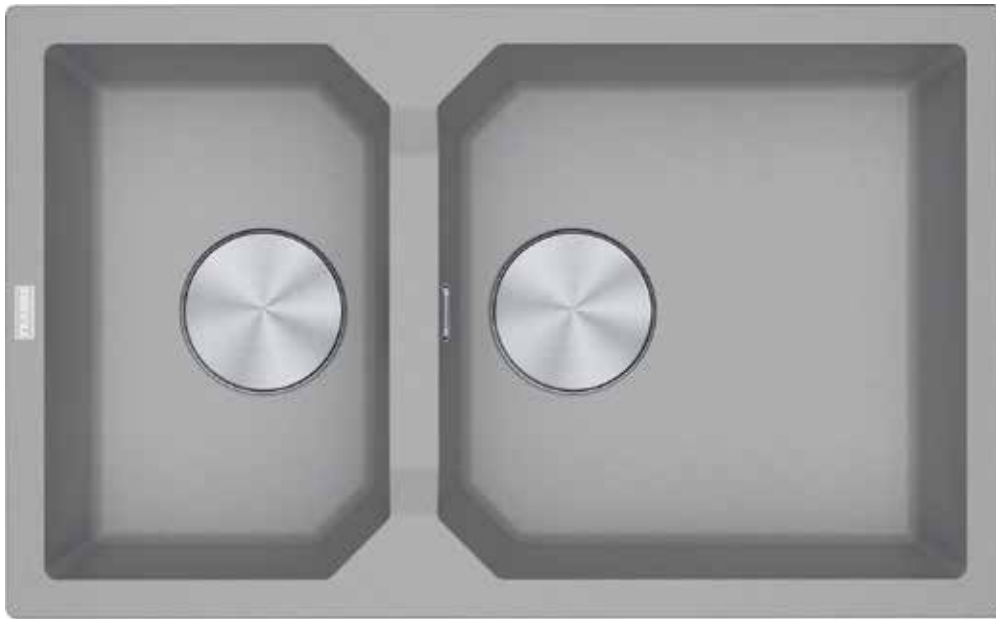

Color proof.

The surface color will not fade over the lifetime of the product.

Fashion proof.

Available in a range of styles and colors to suit your taste.

STANDS UP TO **STEEL WOOL**

FXG620 Fraganite sink in Stone Grey