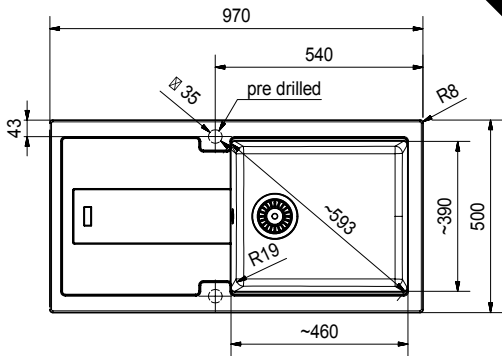

Slovakia

FIJI | KCG 278

Color Graphite / Stone Grey /
Polar White

Overall Dimensions 700 x 520mm

Bowl Dimensions 360 x 390 x 200mm
230 x 390 x 200mm

Cut out dimensions 670 x 490mm, R8

Installation Inset

Suggested Retail Price **\$4,980**

Slovakia

For more models and colors please visit our website

franke.com.hk

BALI | BLG 611-97

Color Graphite
Overall Dimensions 970 x 500mm
Bowl Dimensions 460 x 390 x 190mm
Cut out dimensions 950 x 480mm, R22
Installation Inset
Suggested Retail Price **\$4,680**

BALI | BLG 621

Color Graphite / Polar White
Overall Dimensions 1160 x 500mm
Bowl Dimensions 350 x 390 x 204mm
Cut out dimensions 1140 x 480mm, R22
Installation Inset
Suggested Retail Price **\$5,630**

SAY HELLO TO FRAGRANITE

STYLE | SYG 611

Color Alabaster White
Overall Dimensions 970 x 450mm
Bowl Dimensions 475 x 420 x 205mm
Cut out dimensions 954 x 434mm, R40
Installation Inset
Suggested Retail Price **\$7,380**

Slovakia

NEW