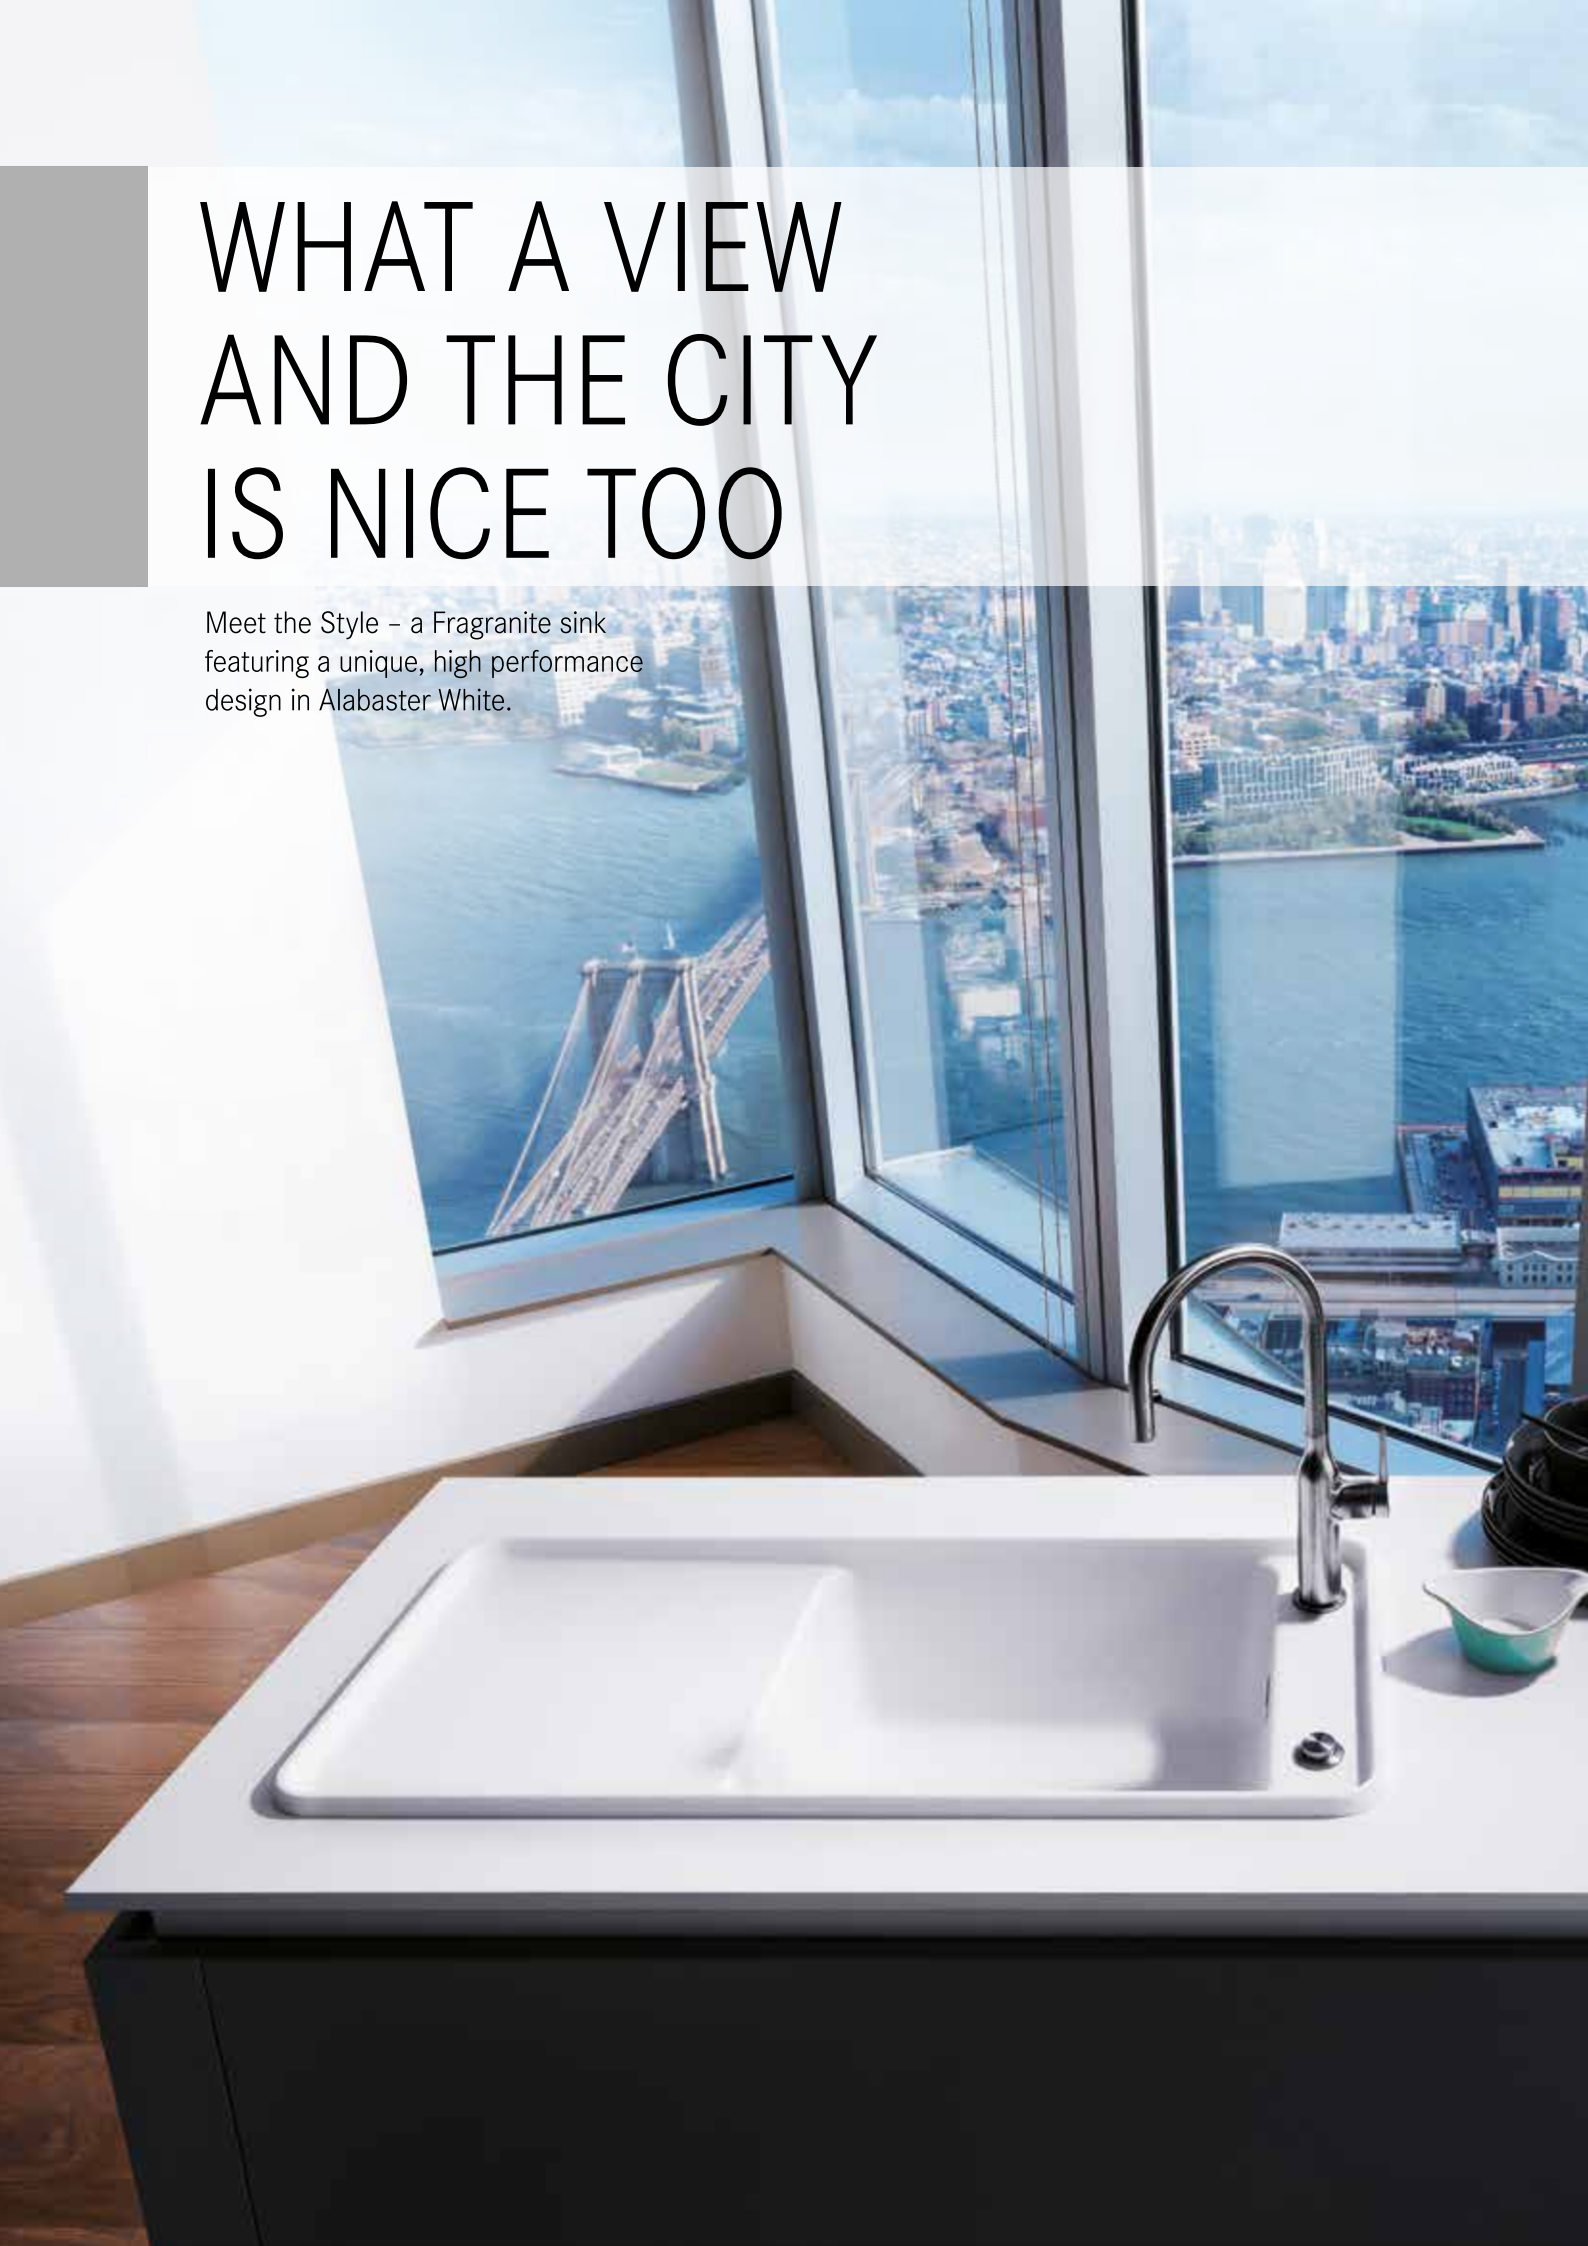

You're looking at the
World's finest sink

Like nothing else.

Thanks to its unique design the Style sink brings an innovative aesthetic to the market. Its minimalistic form combines thin walls and soft edges to create a beautiful and elegant workspace for any kitchen.