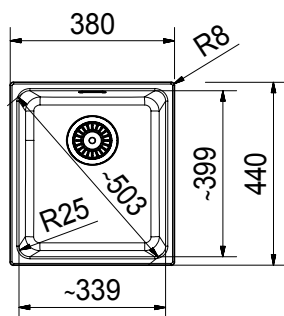

KUBUS | KBG 110-50

Color Graphite / Polar White
Overall Dimensions 540 x 440mm
Bowl Dimensions 500 x 400 x 200mm
Cut out dimensions 500 x 400mm, R25
Installation Undermount
Suggested Retail Price **\$4,430**

STYLE | SYG 611

Color Alabaster White
Overall Dimensions 970 x 450mm
Bowl Dimensions 475 x 420 x 205mm
Cut out dimensions 954 x 434mm, R40
Installation Inset
Suggested Retail Price **\$7,380**

Slovakia

NEW