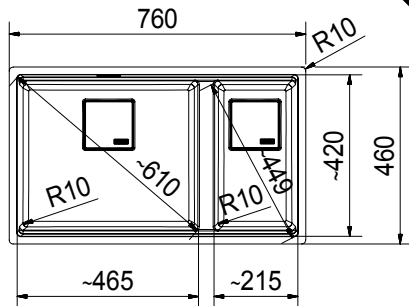

BALI | BLG 621

Color Graphite / Polar White
Overall Dimensions 1160 x 500mm
Bowl Dimensions 350 x 390 x 204mm
Cut out dimensions 1140 x 480mm, R22
Installation Inset
Suggested Retail Price **\$5,630**

SAY HELLO TO FRAGRANITE

STYLE | SYG 611

Color Alabaster White
Overall Dimensions 970 x 450mm
Bowl Dimensions 475 x 420 x 205mm
Cut out dimensions 954 x 434mm, R40
Installation Inset
Suggested Retail Price **\$7,380**

Slovakia

NEW

Slovakia

NEW

For more models and colors please visit our website

franke.com.hk

KUBUS 2 | KNG 120

Color	Graphite / Stone Grey / Polar White
Overall Dimensions	760 x 460mm
Bowl Dimensions	460 x 420 x 200mm 210 x 420 x 200mm
Cut out dimensions	720 x 420mm, R10
Installation	Undermount
Suggested Retail Price	\$5,550

NEW

FX | FXG 620

Color	Graphite / Stone Grey / Polar White
Overall Dimensions	815 x 500mm
Bowl Dimensions	430 x 435 x 200mm 280 x 435 x 200mm
Cut out dimensions	795 x 480mm, R5
Installation	Inset
Suggested Retail Price	\$5,780