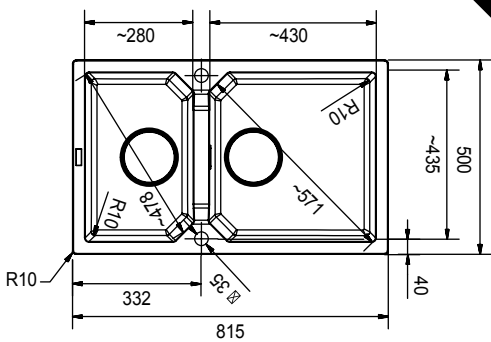

BALI | BLG 621

Color Graphite / Polar White
Overall Dimensions 1160 x 500mm
Bowl Dimensions 350 x 390 x 204mm
Cut out dimensions 1140 x 480mm, R22
Installation Inset
Suggested Retail Price **\$5,630**

SAY HELLO TO FRAGRANITE

STYLE | SYG 611

Color Alabaster White
Overall Dimensions 970 x 450mm
Bowl Dimensions 475 x 420 x 205mm
Cut out dimensions 954 x 434mm, R40
Installation Inset
Suggested Retail Price **\$7,380**

Slovakia

NEW

Slovakia

NEW

For more models and colors please visit our website

franke.com.hk

KUBUS 2 | KNG 120

Color	Graphite / Stone Grey / Polar White
Overall Dimensions	760 x 460mm
Bowl Dimensions	460 x 420 x 200mm 210 x 420 x 200mm
Cut out dimensions	720 x 420mm, R10
Installation	Undermount
Suggested Retail Price	\$5,550

NEW

FX | FXG 620

Color	Graphite / Stone Grey / Polar White
Overall Dimensions	815 x 500mm
Bowl Dimensions	430 x 435 x 200mm 280 x 435 x 200mm
Cut out dimensions	795 x 480mm, R5
Installation	Inset
Suggested Retail Price	\$5,780