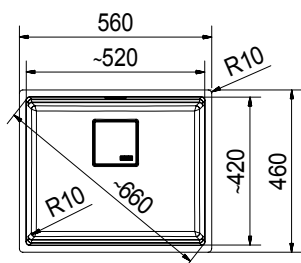

KUBUS 2 | KNG 110-52

Color Graphite / Stone Grey /
Polar White
Overall Dimensions 560 x 460mm
Bowl Dimensions 520 x 420 x 200mm
Cut out dimensions 520 x 420mm, R10
Installation Undermount
Suggested Retail Price **$5,080**

Slovakia