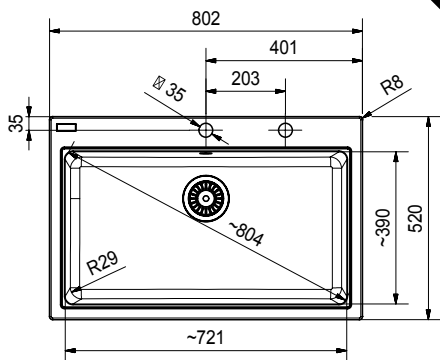

Fiji | KSG 238

Color	Graphite / Stone Grey
Overall Dimensions	584 x 520mm
Bowl Dimensions	504 x 390 x 200mm
Cut out dimensions	554 x 490mm, R8
Installation	Inset
Suggested Retail Price	\$4,180

SAY HELLO TO FRAGRANITE

FIJI | KSG 318

Color Graphite / Stone Grey /
Polar White

Overall Dimensions 802 x 520mm

Bowl Dimensions 722 x 390 x 200mm

Cut out dimensions 722 x 490mm, R8

Installation Inset

Suggested Retail Price **\$5,780**

Slovakia

FIJI | KCG 278

Color Graphite / Stone Grey /
Polar White

Overall Dimensions 700 x 520mm

Bowl Dimensions 360 x 390 x 200mm
230 x 390 x 200mm

Cut out dimensions 670 x 490mm, R8

Installation Inset

Suggested Retail Price **\$4,980**

STYLE | SYG 611

Color Alabaster White
Overall Dimensions 970 x 450mm
Bowl Dimensions 475 x 420 x 205mm
Cut out dimensions 954 x 434mm, R40
Installation Inset
Suggested Retail Price **\$7,380**

Slovakia

NEW