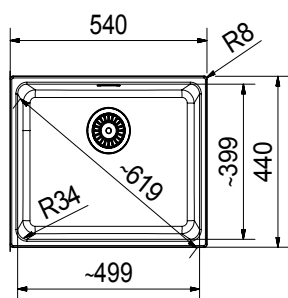

KUBUS | KBG 110-50

Color Graphite / Polar White
Overall Dimensions 540 x 440mm
Bowl Dimensions 500 x 400 x 200mm
Cut out dimensions 500 x 400mm, R25
Installation Undermount
Suggested Retail Price **\$4,430**

Fiji | KSG 238

Color	Graphite / Stone Grey
Overall Dimensions	584 x 520mm
Bowl Dimensions	504 x 390 x 200mm
Cut out dimensions	554 x 490mm, R8
Installation	Inset
Suggested Retail Price	\$4,180

SAY HELLO TO FRAGRANITE

Slovakia

FIJI | KCG 278

Color Graphite / Stone Grey /
Polar White

Overall Dimensions 700 x 520mm

Bowl Dimensions 360 x 390 x 200mm
230 x 390 x 200mm

Cut out dimensions 670 x 490mm, R8

Installation Inset

Suggested Retail Price **\$4,980**

STYLE | SYG 611

Color Alabaster White
Overall Dimensions 970 x 450mm
Bowl Dimensions 475 x 420 x 205mm
Cut out dimensions 954 x 434mm, R40
Installation Inset
Suggested Retail Price **\$7,380**

Slovakia

NEW