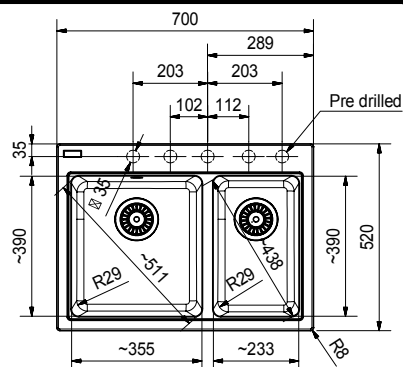

Slovakia

FIJI | KCG 278

Color Graphite / Stone Grey /
Polar White

Overall Dimensions 700 x 520mm

Bowl Dimensions 360 x 390 x 200mm
230 x 390 x 200mm

Cut out dimensions 670 x 490mm, R8

Installation Inset

Suggested Retail Price **\$4,980**

Slovakia

For more models and colors please visit our website

franke.com.hk

BALI | BLG 611-97

Color Graphite
Overall Dimensions 970 x 500mm
Bowl Dimensions 460 x 390 x 190mm
Cut out dimensions 950 x 480mm, R22
Installation Inset
Suggested Retail Price **\$4,680**

BALI | BLG 621

Color Graphite / Polar White
Overall Dimensions 1160 x 500mm
Bowl Dimensions 350 x 390 x 204mm
Cut out dimensions 1140 x 480mm, R22
Installation Inset
Suggested Retail Price **\$5,630**

SAY HELLO TO FRAGRANITE

STYLE | SYG 611

Color Alabaster White
Overall Dimensions 970 x 450mm
Bowl Dimensions 475 x 420 x 205mm
Cut out dimensions 954 x 434mm, R40
Installation Inset
Suggested Retail Price **\$7,380**

Slovakia

NEW