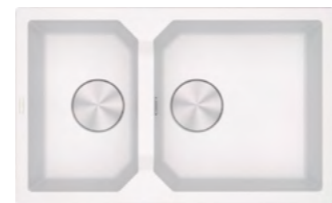

Color Graphite
Dimensions overall 815 x 500mm
Dimensions bowl 430 x 435 x 200
 280 x 435 x 200mm
Installation Inset

Suggested Retail Price **\$5,780**

FXG 620 Stone Grey **NEW**

Color Stone Grey
Dimensions overall 815 x 500mm
Dimensions bowl 430 x 435 x 200mm
 280 x 435 x 200mm
Installation Inset

Suggested Retail Price **\$5,780**

FXG 620 Polar White **NEW**

Color Polar White
Dimensions overall 815 x 500mm
Dimensions bowl 430 x 435 x 200mm
 280 x 435 x 200mm
Installation Inset

Suggested Retail Price **\$5,780**