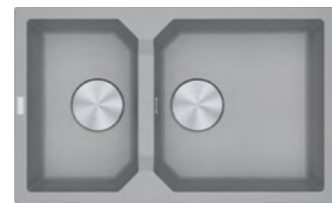

Color Graphite
Dimensions overall 815 x 500mm
Dimensions bowl 430 x 435 x 200
 280 x 435 x 200mm
Installation Inset

Suggested Retail Price **\$5,780**

FXG 620 Stone Grey **NEW**

Color Stone Grey
Dimensions overall 815 x 500mm
Dimensions bowl 430 x 435 x 200mm
 280 x 435 x 200mm
Installation Inset