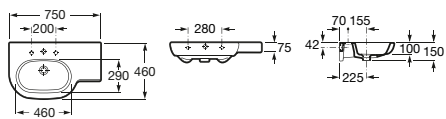

650 x 460 mm.  
600 x 460 mm.  
550 x 460 mm.  
500 x 460 mm.

450 x 420 mm.

600 x 320 mm.  
Left / Right  
550 x 320 mm.  
Left / Right

450 x 250 mm.  
350 x 320 mm.

Basin, 350 x 320 mm. Esmat faucets. Essence unit and mirror.

810 x 405 x 400 mm.

510 x 805 x 315 mm.

410 x 505 x 310 mm.

350 x 1500 x 200 mm.

1200 x 900 mm.  
1000 x 900 mm.  
800 x 900 mm.  
600 x 900 mm.

Modular deck extension, 260 x 320 mm.

Ref. 387240..0

Right

Left

Basin, with fixing set.

Ref. 327241..0 650 x 460 mm.  
Ref. 327242..0 600 x 460 mm.  
Ref. 327243..0 550 x 460 mm.  
Ref. 327244..0 500 x 460 mm.