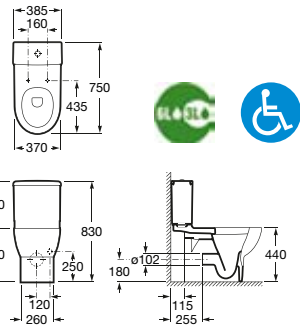

Optional
Elbow for vertical outlet,
distance from wall 90 mm.
Ref. 526505414

Elbow for vertical outlet,
distance from wall 150 mm.
Ref. 892009000

Wall fixing set for outlet
elbow joint.
Ref. 892010000

Complete toilet set
consisting of:
Handicap close coupled toilet,
with fixing set.
Ref. 34224H..0

Complete tank with set of dual flush
mechanisms 3/4.5 or 3/6 liters.
Ref. 341241..0

Lacquered seat and cover
with stainless steel hinges.
Ref. 801230..4

Complete toilet set
consisting of:
wall-hung toilet, 560 mm length,
with fixing set.
Ref. 346247..0

Lacquered seat and cover
with soft-close system.
Ref. 8012A2..4

Lacquered seat and cover
with stainless steel hinges.
Ref. 8012AO..4