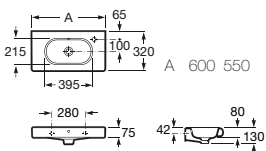

Meridian

Fits everywhere

Bathroom collection: Meridian
Faucet collections: M2 and Esmal
Furniture collections: One and Essence

The new Meridian collection reaches its maximum expression along with the new M2 and Esmal faucet collections and the One and Essence furniture range.

Double basin 1250 x 460 mm.,
with fixing set.
Ref. 32724A..0

Pedestal
Ref. 337240..0

Semi-pedestal, with fixing set.
Ref. 337241..0

Optional:
Towel rail 320 mm.
Ref. 816291001

Modular deck extension, 260 x 320 mm.
Ref. 387240..0

Basin, with fixing set.
Ref. 32724B..0 1000 x 460 mm.
Ref. 32724D..0 850 x 460 mm.
Ref. 327240..0 700 x 460 mm.

Pedestal
Ref. 337240..0

Semi-pedestal, with fixing set.
Ref. 337241..0

Optional:
Towel rail 320 mm.
Ref. 816291001

Modular deck extension, 260 x 320 mm.
Ref. 387240..0

Modular deck extension, 260 x 320 mm.,
with fixing set.
Ref. 387240..0

Compact basin, with fixing set.

Ref. 32724T..0 600 x 320 mm. Left.
Ref. 32724X..0 600 x 320 mm. Right.
Ref. 32724Y..0 550 x 320 mm. Left.
Ref. 32724Z..0 550 x 320 mm. Right.

Semi-pedestal, with fixing set.
Ref. 337242..0

Optional:
Towel rail 320 mm.
Ref. 816291001

Modular deck extension, 260 x 320 mm.
Ref. 387240..0

Compact handbasin, with fixing set.

Ref. 327248..0 450 x 250 mm.*
Ref. 327249..0 350 x 320 mm.

Semi-pedestal, with fixing set.
Ref. 337242..0

Optional:
Towel rail 320 mm.
Ref. 816291001

Modular deck extension, 260 x 320 mm.
Ref. 387240..0

Corner handbasin, 350 x 350 mm.,
with fixing set.
Ref. 32724C..0

Optional:
Modular deck extension, 260 x 320 mm.
Ref. 387240..0

* Towel rail, semi-pedestal and modular deck extension not suitable for this basin.