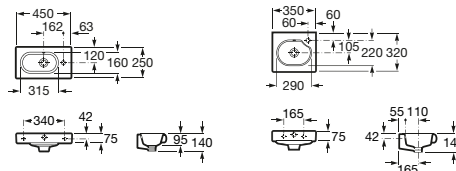

Compact handbasin, with fixing set.

Ref. 327248..0 450 x 250 mm.*
Ref. 327249..0 350 x 320 mm.

Semi-pedestal, with fixing set.
Ref. 337242..0

Optional:
Towel rail 320 mm.
Ref. 816291001

Modular deck extension, 260 x 320 mm.
Ref. 387240..0