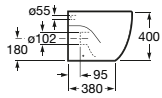

Optional
Elbow for vertical outlet,
distance from wall 90 mm.
Ref. 526505414

Elbow for vertical outlet,
distance from wall 150 mm.
Ref. 892009000

Wall fixing set for outlet
elbow joint.
Ref. 892010000

Complete toilet set
consisting of:
Handicap close coupled toilet,
with fixing set.
Ref. 34224H..0

Complete tank with set of dual flush
mechanisms 3/4.5 or 3/6 liters.
Ref. 341241..0

Lacquered seat and cover
with stainless steel hinges.
Ref. 801230..4