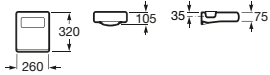

Modular deck extension, 260 x 320 mm.,
with fixing set.
Ref. 387240..0

Compact basin, with fixing set.

Ref. 32724T..0 600 x 320 mm. Left.
Ref. 32724X..0 600 x 320 mm. Right.
Ref. 32724Y..0 550 x 320 mm. Left.
Ref. 32724Z..0 550 x 320 mm. Right.

Semi-pedestal, with fixing set.
Ref. 337242..0

Optional:
Towel rail 320 mm.
Ref. 816291001

Modular deck extension, 260 x 320 mm.
Ref. 387240..0