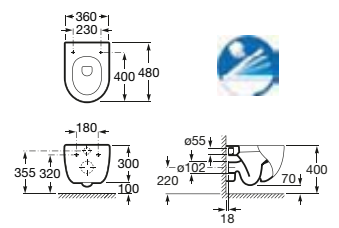

Optional
Elbow for vertical outlet,
distance from wall 90 mm.
Ref. 526505414

Elbow for vertical outlet,
distance from wall 150 mm.
Ref. 892009000

Wall fixing set for outlet
elbow joint.
Ref. 892010000

Complete toilet set
consisting of:
Handicap close coupled toilet,
with fixing set.
Ref. 34224H..0

Complete tank with set of dual flush
mechanisms 3/4.5 or 3/6 liters.
Ref. 341241..0

Lacquered seat and cover
with stainless steel hinges.
Ref. 801230..4

Complete toilet set
consisting of:
wall-hung toilet, 560 mm length,
with fixing set.
Ref. 346247..0

Lacquered seat and cover
with soft-close system.
Ref. 8012A2..4

Lacquered seat and cover
with stainless steel hinges.
Ref. 8012AO..4

Complete toilet set
consisting of:
compact suspended toilet,
480 mm length, with fixing set.
Ref. 346248..0

Lacquered seat and cover
with soft-close system.
Ref. 8012AC..4

Lacquered seat and cover
with stainless steel hinges.
Ref. 8012AB..4

Unik-Meridian.
Base module, 600 x 340 mm.
Ref. 855709XXX

Unik-Meridian.
Column module, 350 x 181 x 800 mm.
Ref. 856371XXX

Range of colors

00 White. 17 Pergamon.

Replace the (...) of the product reference with the chosen color code:

Range of finishes. Lacquered

858 Matt White 868 Matt Black 896 Matt Red 829 Matt Stone

959 Gloss White 969 Gloss Black 997 Gloss Red 930 Gloss Stone

Replace the (XXX) of the product reference with the chosen finish code:
With the possibility of combining matt side panels and a matt or gloss drawer.