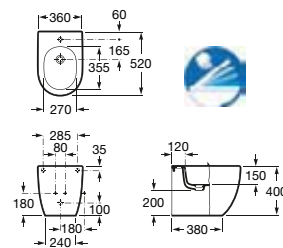

Complete bidet set consisting of:

compact bidet BTW, 520 mm length, with fixing set, curved wastepipe and flexible hose.
Ref. 357247..0

Lacquered compact cover with soft-close system.
Ref. 8062AC..4

Lacquered compact cover with stainless steel hinges.
Ref. 8062AB..4