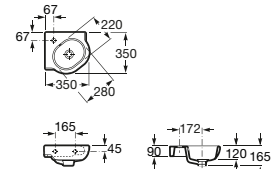

650 x 460 mm.  
600 x 460 mm.  
550 x 460 mm.  
500 x 460 mm.

450 x 420 mm.

600 x 320 mm.  
Left / Right  
550 x 320 mm.  
Left / Right

450 x 250 mm.  
350 x 320 mm.

Basin, 350 x 320 mm. Esmat faucets. Essence unit and mirror.

810 x 405 x 400 mm.

510 x 805 x 315 mm.

410 x 505 x 310 mm.

350 x 1500 x 200 mm.

1200 x 900 mm.  
1000 x 900 mm.  
800 x 900 mm.  
600 x 900 mm.

Semi-pedestal, with fixing set.  
Ref. 337242..0

Optional:  
Towel rail 320 mm.  
Ref. 816291001

Modular deck extension, 260 x 320 mm.  
Ref. 387240..0

Corner handbasin, 350 x 350 mm.,  
with fixing set.  
Ref. 32724C..0

Optional:  
Modular deck extension, 260 x 320 mm.  
Ref. 387240..0

\* Towel rail, semi-pedestal and modular deck extension not suitable for this basin.

Asymmetric basin, 750 x 460 mm.,  
with fixing set.