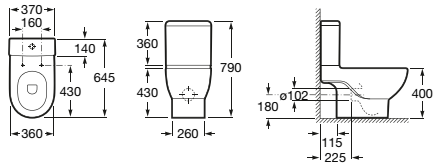

Complete toilet set consisting of:

Close-coupled toilet, 645 mm length, dual outlet, with fixing set.
Ref. 342247..0

Complete tank with dual flush mechanisms 3/4.5 or 3/6 liters.
Ref. 341240..0

Lacquered seat and cover with soft-close system.

Ref. 8012A2..4

Lacquered seat and cover with stainless steel hinges.

Ref. 8012A0..4

Optional:

Elbow for vertical outlet, distance from wall 210 mm.
Ref. 526505414