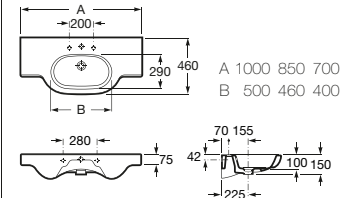

Basin, with fixing set.
Ref. 32724B..0 1000 x 460 mm.
Ref. 32724D..0 850 x 460 mm.
Ref. 327240..0 700 x 460 mm.

Pedestal
Ref. 337240..0

Semi-pedestal, with fixing set.
Ref. 337241..0

Optional:
Towel rail 320 mm.
Ref. 816291001

Modular deck extension, 260 x 320 mm.
Ref. 387240..0