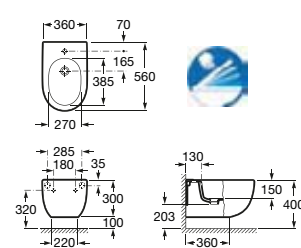

Complete bidet set consisting of:

wall-hung bidet, 560 mm length, with fixing set.
Ref. 357245..0

Lacquered cover with soft-close system.
Ref. 8062A2..4

Lacquered cover with stainless steel hinges.
Ref. 8062A0..4