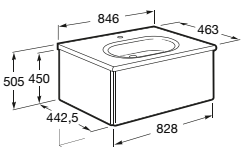

Unik-Meridian.
Base module, 600 x 340 mm.
Ref. 855709XXX