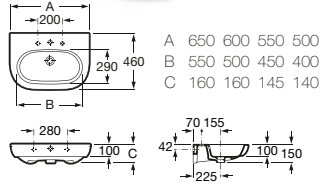

Basin, with fixing set.

Ref. 327241..0 650 x 460 mm.
Ref. 327242..0 600 x 460 mm.
Ref. 327243..0 550 x 460 mm.
Ref. 327244..0 500 x 460 mm.

Pedestal

Ref. 337240..0

Semi-pedestal, with fixing set.

Ref. 337241..0