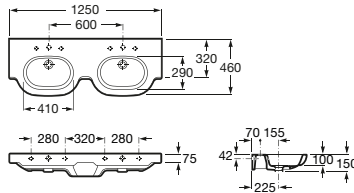

Meridian

Fits everywhere

Bathroom collection: Meridian
Faucet collections: M2 and Esmal
Furniture collections: One and Essence

The new Meridian collection reaches its maximum expression along with the new M2 and Esmal faucet collections and the One and Essence furniture range.

Double basin 1250 x 460 mm.,
with fixing set.
Ref. 32724A..0

Pedestal
Ref. 337240..0

Semi-pedestal, with fixing set.
Ref. 337241..0

Optional:
Towel rail 320 mm.
Ref. 816291001

Modular deck extension, 260 x 320 mm.
Ref. 387240..0