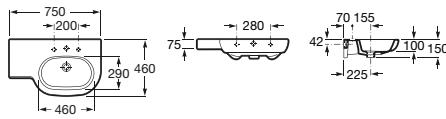

Asymmetric basin, 750 x 460 mm.,
with fixing set.

Ref. 32724L..0 Left.
Ref. 32724R..0 Right.

Pedestal

Ref. 337240..0

Semi-pedestal, with fixing set.

Ref. 337241..0

Optional:

Towel rail 320 mm.

Ref. 816291001

Modular deck extension, 260 x 320 mm.

Ref. 387240..0

Right

Left

Basin, with fixing set.

Ref. 327241..0 650 x 460 mm.
Ref. 327242..0 600 x 460 mm.
Ref. 327243..0 550 x 460 mm.
Ref. 327244..0 500 x 460 mm.

Pedestal

Ref. 337240..0

Semi-pedestal, with fixing set.

Ref. 337241..0

Handbasin, with fixing set.

Ref. 327245..0 450 x 420 mm.

Pedestal

Ref. 337240..0

Semi-pedestal, with fixing set.

Ref. 337241..0

Countertop basin, 600 x 340 mm.,
with fixing set.

Ref. 32724E..0

Semi-recessed basin, 550 x 420 mm.,
with fixing set.

Ref. 32724S..0

Handicap basin, 700 x 570 mm.,
with fixing set.

Ref. 32724H..0

Optional:

Drain assembly with exterior overflow
and recessed wastepipe.

Ref. 506403207