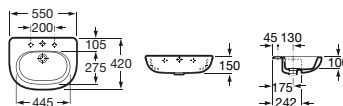

810 x 405 x 400 mm.

510 x 805 x 315 mm.

410 x 505 x 310 mm.

350 x 1500 x 200 mm.

1200 x 900 mm.  
1000 x 900 mm.  
800 x 900 mm.  
600 x 900 mm.

Semi-pedestal, with fixing set.

Ref. 337241..0

Countertop basin, 600 x 340 mm.,  
with fixing set.

Ref. 32724E..0

Semi-recessed basin, 550 x 420 mm.,  
with fixing set.

Ref. 32724S..0

Handicap basin, 700 x 570 mm.,  
with fixing set.