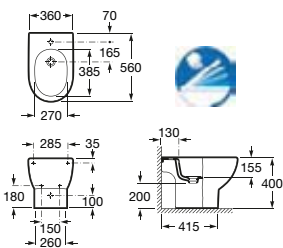

Complete bidet set consisting of:

bidet, 560 mm length, with fixing set, curved wastepipe and flexible hose.
Ref. 357244..0

Lacquered cover with soft-close system.
Ref. 8062A2..4

Lacquered cover with stainless steel hinges.
Ref. 8062A0..4