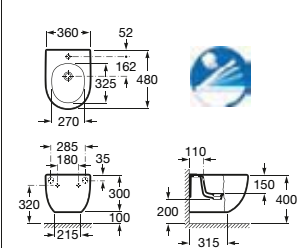

Complete bidet set consisting of:

compact wall-hung bidet, 480 mm length, with fixing set.
Ref. 357246..0

Lacquered compact cover with soft-close system.
Ref. 8062AC..4

Lacquered compact cover with stainless steel hinges.
Ref. 8062AB..4