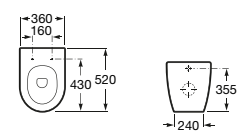

Complete toilet set consisting of:

Back-to-wall toilet, 520 mm length, dual outlet, with fixing set.
Inlet connector.
Ref. 347247..0

Lacquered seat and cover with soft-close system.
Ref. 8012A2..4

Lacquered seat and cover with stainless steel hinges.
Ref. 8012A0..4