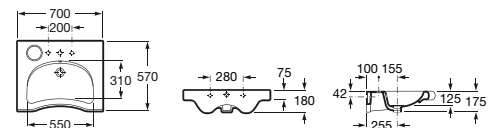

Handicap basin, 700 x 570 mm.,
with fixing set.

Ref. 32724H..0

Optional:

Drain assembly with exterior overflow
and recessed wastepipe.

Ref. 506403207