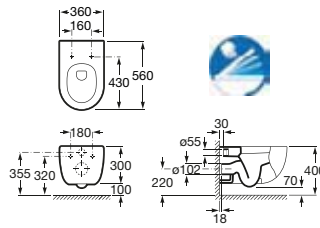

Complete toilet set
consisting of:
compact suspended toilet,
480 mm length, with fixing set.
Ref. 346248..0

Lacquered seat and cover
with soft-close system.
Ref. 8012AC..4

Lacquered seat and cover
with stainless steel hinges.
Ref. 8012AB..4