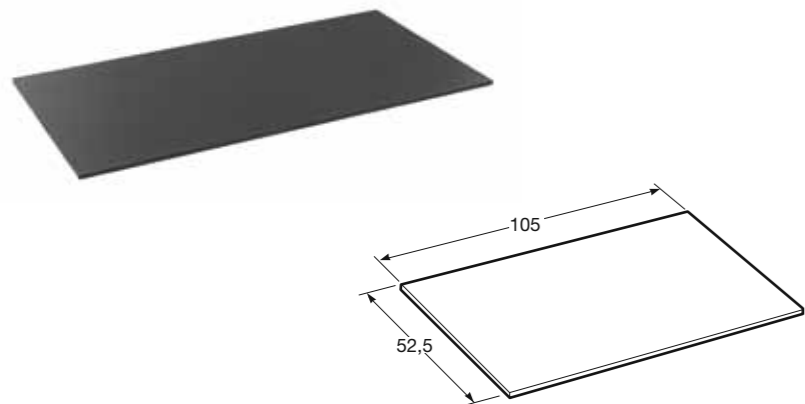

NERO MATT R 52,4 x 104,9.

52,4 x 104,9 cm

All areas
Ref. TJT7DK161