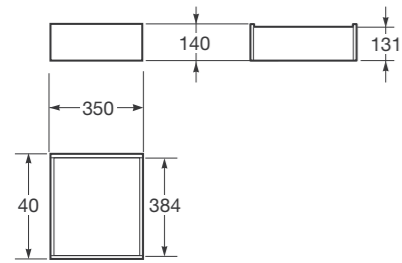

Large interior container for furniture.
Material: Veneered dark oak.

40 x 35 x 14 cm
Beauty Area

Ref. 856541128