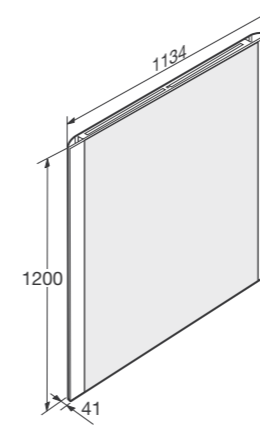

Mirror for beauty area 1734 x 1200 DALI system w/dismist, lateral lighting with upper and lower ambience backlights.

Material: Optical glass mirror with high efficiency fluorescent lights.

Mirror for beauty area 1734 x 1200 w/dismist, lateral lighting with upper and lower ambience backlights.

Material: Optical glass mirror with high efficiency fluorescent lights.

Mirror for beauty area 1434 x 1200 w/dismist, lateral lighting with upper and lower ambience backlights.

Material: Optical glass mirror with high efficiency fluorescent lights.

Mirror for beauty area 1134 x 1200 w/dismist, lateral lighting with upper and lower ambience backlights.

Material: Optical glass mirror with high efficiency fluorescent lights.

Mirror for beauty area 934 x 1200 w/dismist, lateral lighting with upper and lower ambience backlights.

Material: Optical glass mirror with high efficiency fluorescent lights.

173,4 x 120 cm
Beauty Area

Ref. 812224000

173,4 x 120 cm
Beauty Area

Ref. 812223000

143,4 x 120 cm
Beauty Area

Ref. 812222000

113,4 x 120 cm
Beauty Area

Ref. 812221000

93,4 x 120 cm
Beauty Area

Ref. 812220000