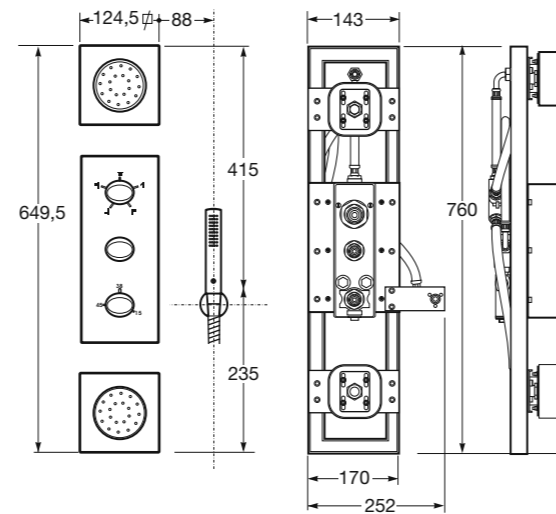

5 ways built-in thermostatic shower mixer with handshower and 2 shower jets.
Material: Chrome plated brass and brushed chrome PVD plated brass (for Greige and Nero finishings).

76 x 17 cm
Wellness Shower Area
Ref. A5A2976..
VC0 Greige
VG0 Nero
C00 Chrome