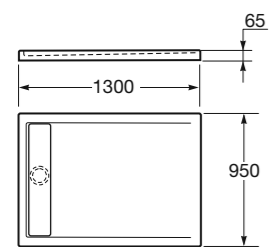

SHOWER TRAYS

BATHTUBS

Shower tray 1300.
Material: Fireclay.

Shower tray 1100.
Material: Fireclay.

Bathtub for islands, with deck mounted thermostatic faucet, brass safety handles on the sides and headrest. Whirlpool (soft air) and chromotherapy option.
Material: Reinforced acrylic.

Bathtub built-in, with deck mounted thermostatic faucet, brass safety handles on the sides and headrest. Whirlpool (soft air) and chromotherapy option.
Material: Reinforced acrylic.

Bathtub for islands with deck mounted thermostatic faucet, brass safety handles on the sides and headrest.
Material: Reinforced acrylic.

Bathtub built-in, with deck mounted thermostatic faucet, brass safety handles on the sides and headrest.
Material: Reinforced acrylic.

130 x 95 cm
Wellness Shower Area

Ref. 373761..
R3 Greige
R5 Nero
91 Off white
R6 Shagreen
00 White

110 x 80 cm
Wellness Shower Area

Ref. 373763..
R3 Greige
R5 Nero
91 Off white
R6 Shagreen
00 White

212 x 108 cm
Wellness Bath Area

Ref. 248176..
R3C Greige + Greige handles
R5G Nero + Nero handles
911 Off white + Chrome handles
R6C Shagreen + Greige handles
001 White + Chrome handles

214,5 x 110 cm
Wellness Bath Area

Ref. 248200..
R3C Greige + Greige handles
R5G Nero + Nero handles
911 Off white + Chrome handles
R6C Shagreen + Greige handles
001 White + Chrome handles

212 x 108 cm
Wellness Bath Area

Ref. 248174..
R3C Greige + Greige handles
R5G Nero + Nero handles
911 Off white + Chrome handles
R6C Shagreen + Greige handles
001 White + Chrome handles

214,5 x 110 cm
Wellness Bath Area

Ref. 248201..
R3C Greige + Greige handles
R5G Nero + Nero handles
911 Off white + Chrome handles
R6C Shagreen + Greige handles
001 White + Chrome handles