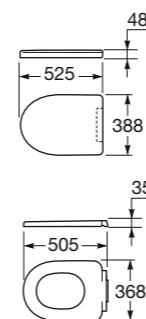

65 x 55 cm
Beauty Area

Ref. 327761..
R3 Greige
R5 Nero
91 Off white
R2 Shagreen-T
00 White

Wall hung WC.
Material: Vitreous China.

57 x 38,5 cm
Basic Needs Area

Ref. 346767..
R3 Greige
R5 Nero
91 Off white
R2 Shagreen-T
00 White

Soft close cover and seat for wall-hung WC.
Material: Bakelite.

52 x 38,5 x 4,8 cm
Basic Needs Area

Ref. 801762..
R3 Greige
R5 Nero
91 Off white
R2 Shagreen-T
00 White

Duplo WC support for conventional built-in installations, special height compatible with operating plates references 8164870.. and 8900450..