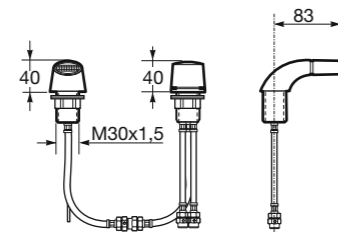

109 x 47,5 x 16-24 cm
Basic Needs Area
Ref. 890041100

Duplo bidet free-standing support for island built-in installations. Compatible with built-in horizontal cabinet for bidet reference 8164820..

90 x 47,5 x 27 cm
Basic Needs Area
Ref. 890041200

Washbasin single side lever faucet for 30,5 mm orifice.
Material: Chrome plated brass and brushed chrome PVD plated brass (for Greige and Nero finishings).

28,6 x 19 cm
 Beauty Area
 Ref. A5A3876..
 VC0 Greige
 VG0 Nero
 C00 Chrome