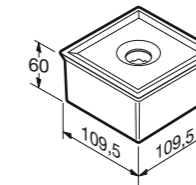

Square container with cover (translucent fumé color).
Material: PS.

11 x 11 x 6 cm
Beauty Area
Ref. 816453043