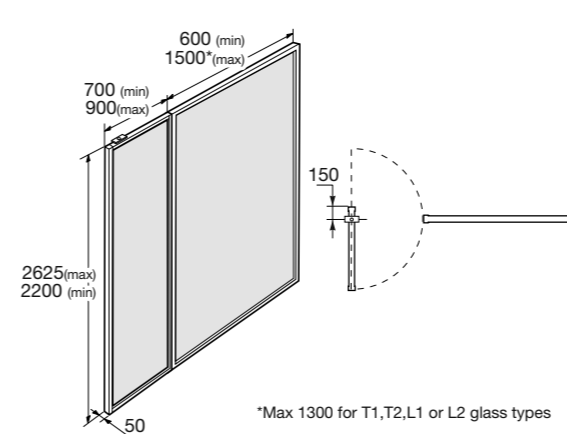

3 - 4. Door with fixed panel (wet).

Materials: Tempered and laminated double optical glass 11 mm thick and extruded aluminium frame with anodized finishing. Maxiclean anti-fog treatment.

Tailored	Glass Type:
All areas	00 Transparent
	T1 Gold-silver fabric
Finishing:	T2 Silver-silver fabric
G Greige	LU Translucent
N Nero	L1 Translucent + T1 fabric
S Silver	L2 Translucent + T2 fabric
Hand:	
Left	
Right	
0