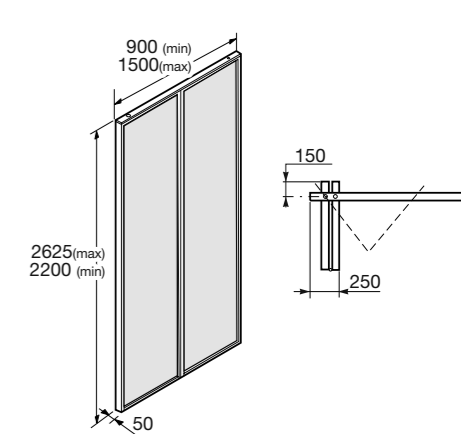

9. Folding door.

Materials: Tempered and laminated double optical glass 11 mm thick and extruded aluminium frame with anodized finishing. Maxiclean anti-fog treatment.

Tailored	Glass Type:
All areas	00 Transparent
	T1 Gold-silver fabric
Finishing:	T2 Silver-silver fabric
G Greige	LU Translucent
N Nero	L1 Translucent + T1 fabric
S Silver	L2 Translucent + T2 fabric
Hand:	
Left	
Right	
0