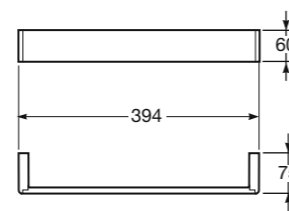

Wall mounted towel rails 400 x 75.

Material: Chrome plated brass and brushed chrome PVD plated brass (for Greige and Nero finishings).

40 x 7,5 cm
Wellness Bath & Shower Areas
Ref. 8164550..
40 Greige
39 Nero
01 Chrome