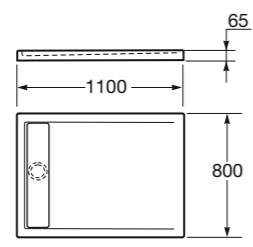

SHOWER TRAYS

BATHTUBS

Shower tray 1300.
Material: Fireclay.

Shower tray 1100.
Material: Fireclay.

Bathtub for islands, with deck mounted thermostatic faucet, brass safety handles on the sides and headrest. Whirlpool (soft air) and chromotherapy option.
Material: Reinforced acrylic.

Bathtub built-in, with deck mounted thermostatic faucet, brass safety handles on the sides and headrest. Whirlpool (soft air) and chromotherapy option.
Material: Reinforced acrylic.

Bathtub for islands with deck mounted thermostatic faucet, brass safety handles on the sides and headrest.
Material: Reinforced acrylic.

Bathtub built-in, with deck mounted thermostatic faucet, brass safety handles on the sides and headrest.
Material: Reinforced acrylic.

130 x 95 cm
Wellness Shower Area

Ref. 373761..
R3 Greige
R5 Nero
91 Off white
R6 Shagreen
00 White

110 x 80 cm
Wellness Shower Area

Ref. 373763..
R3 Greige
R5 Nero
91 Off white
R6 Shagreen
00 White

212 x 108 cm
Wellness Bath Area

Ref. 248176..
R3C Greige + Greige handles
R5G Nero + Nero handles
911 Off white + Chrome handles
R6C Shagreen + Greige handles
001 White + Chrome handles

214,5 x 110 cm
Wellness Bath Area

Ref. 248200..
R3C Greige + Greige handles
R5G Nero + Nero handles
911 Off white + Chrome handles
R6C Shagreen + Greige handles
001 White + Chrome handles

212 x 108 cm
Wellness Bath Area

Ref. 248174..
R3C Greige + Greige handles
R5G Nero + Nero handles
911 Off white + Chrome handles
R6C Shagreen + Greige handles
001 White + Chrome handles

214,5 x 110 cm
Wellness Bath Area

Ref. 248201..
R3C Greige + Greige handles
R5G Nero + Nero handles
911 Off white + Chrome handles
R6C Shagreen + Greige handles
001 White + Chrome handles