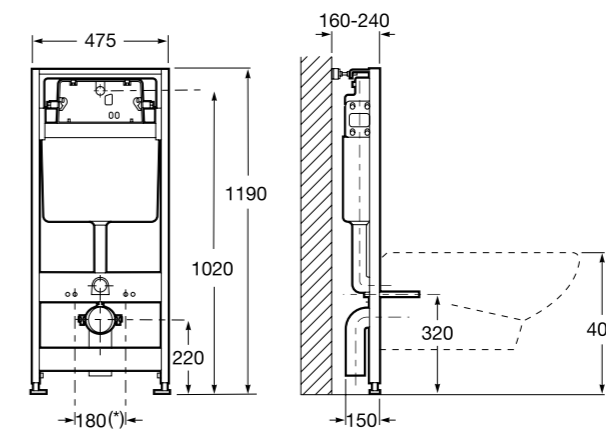

Soft close cover and seat for wall-hung WC.
Material: Bakelite.

52 x 38,5 x 4,8 cm
Basic Needs Area

Ref. 801762..
R3 Greige
R5 Nero
91 Off white
R2 Shagreen-T
00 White

Duplo WC support for conventional built-in installations, special height compatible with operating plates references 8164870.. and 8900450..