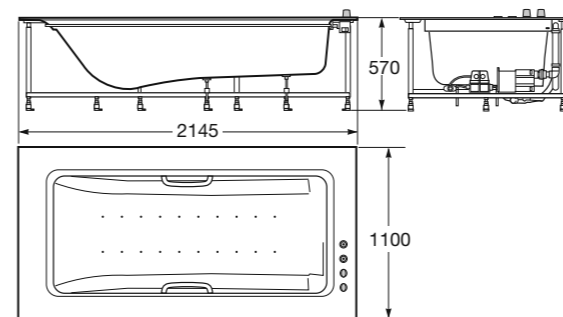

SHOWER TRAYS

BATHTUBS

Shower tray 1300.
Material: Fireclay.

Shower tray 1100.
Material: Fireclay.

Bathtub for islands, with deck mounted thermostatic faucet, brass safety handles on the sides and headrest. Whirlpool (soft air) and chromotherapy option.
Material: Reinforced acrylic.

Bathtub built-in, with deck mounted thermostatic faucet, brass safety handles on the sides and headrest. Whirlpool (soft air) and chromotherapy option.
Material: Reinforced acrylic.

Bathtub for islands with deck mounted thermostatic faucet, brass safety handles on the sides and headrest.
Material: Reinforced acrylic.

Bathtub built-in, with deck mounted thermostatic faucet, brass safety handles on the sides and headrest.
Material: Reinforced acrylic.

130 x 95 cm
Wellness Shower Area

Ref. 373761..
R3 Greige
R5 Nero
91 Off white
R6 Shagreen
00 White

110 x 80 cm
Wellness Shower Area

Ref. 373763..
R3 Greige
R5 Nero
91 Off white
R6 Shagreen
00 White

212 x 108 cm
Wellness Bath Area

Ref. 248176..
R3C Greige + Greige handles
R5G Nero + Nero handles
911 Off white + Chrome handles
R6C Shagreen + Greige handles
001 White + Chrome handles

214,5 x 110 cm
Wellness Bath Area

Ref. 248200..
R3C Greige + Greige handles
R5G Nero + Nero handles
911 Off white + Chrome handles
R6C Shagreen + Greige handles
001 White + Chrome handles

212 x 108 cm
Wellness Bath Area

Ref. 248174..
R3C Greige + Greige handles
R5G Nero + Nero handles
911 Off white + Chrome handles
R6C Shagreen + Greige handles
001 White + Chrome handles

214,5 x 110 cm
Wellness Bath Area

Ref. 248201..
R3C Greige + Greige handles
R5G Nero + Nero handles
911 Off white + Chrome handles
R6C Shagreen + Greige handles
001 White + Chrome handles