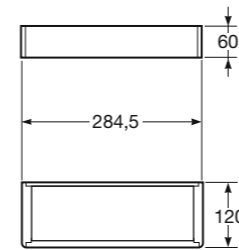

Profile shelf 290 x 120.
Material: Chrome plated brass and brushed chrome PVD plated brass (for Greige and Nero finishings).

29 x 12 cm
Wellness Shower Area
Ref. 8164580..
40 Greige
39 Nero
01 Chrome