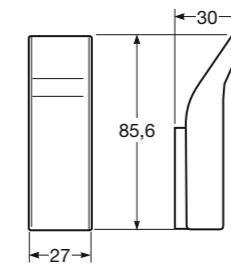

Wall mounted robe hook.

Material: Chrome plated brass and brushed chrome PVD plated brass (for Greige and Nero finishings).

3,5 x 2 x 8,5 cm
Wellness Bath & Shower Areas
Ref. 8164510..
40 Greige
39 Nero
01 Chrome