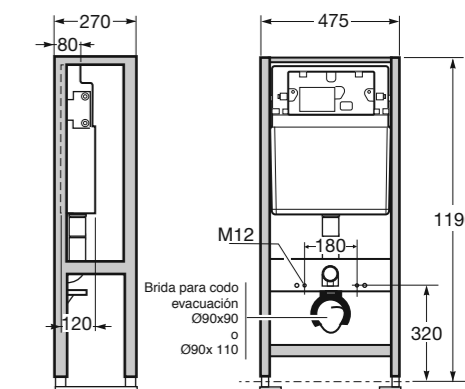

Soft close cover and seat for wall-hung WC.
Material: Bakelite.

52 x 38,5 x 4,8 cm
Basic Needs Area

Ref. 801762..
R3 Greige
R5 Nero
91 Off white
R2 Shagreen-T
00 White

Duplo WC support for conventional built-in installations, special height compatible with operating plates references 8164870.. and 8900450..

119 x 47,5 x 16-24 cm
Basic Needs Area

Ref. 890040100

Duplo WC free-standing support for island built-in installations, special height compatible with operating plate reference 8164850..

119 x 47,5 x 27 cm
Basic Needs Area