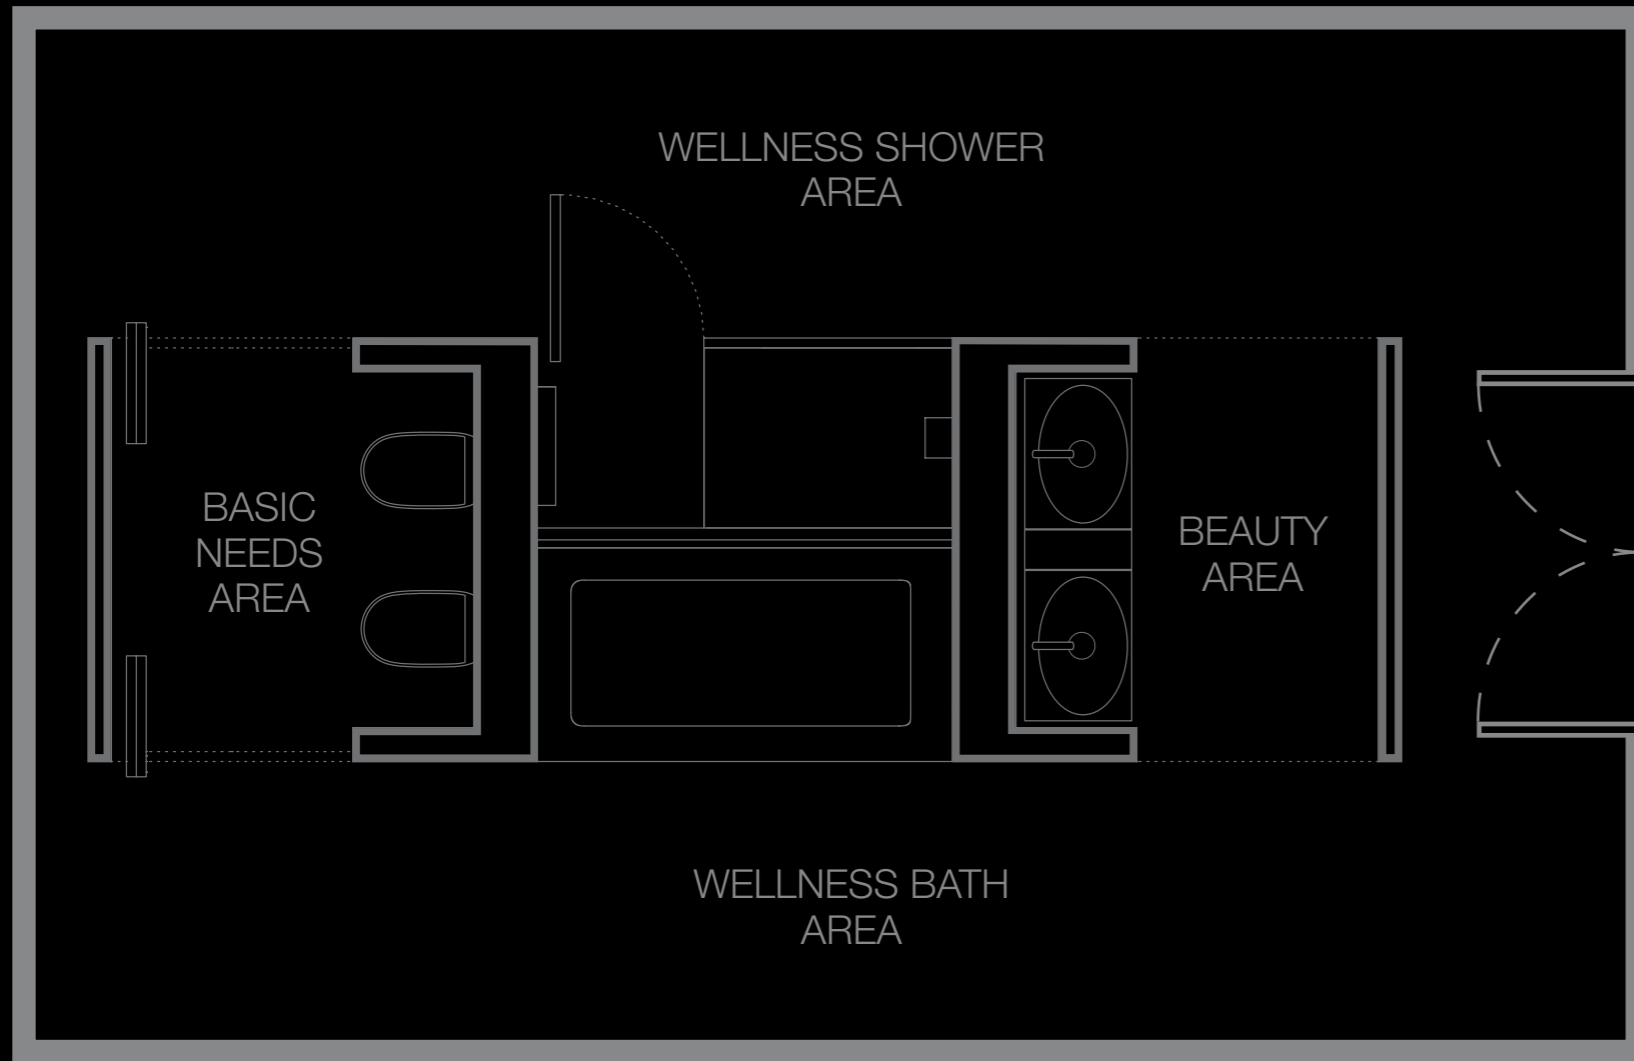

For the first time the bathroom is in the form of an island where all the elements are included and divided into 4 areas: the wellness bathroom area, the beauty area, the wellness shower area and the basic needs area.

The shower area provides the perfect escape and relaxation needed thanks to its ceiling shower with rain effect, wall spout with waterfall effect and wall mounted jets which provide a targeted massage.

THE AREAS

This new interior design concept created by Armani/Roca is an island made up of four distinct areas; the Beauty Area, the Wellness Bath Area, the Wellness Shower Area and the Basic Needs Area. These four independent areas are in fact connected, allowing the user to vary the degree of privacy as desired.

A towel rail with optional hooks is the perfect accessory for this area.

WELLNESS SHOWER AREA

In an Armani/Roca shower, the daily act of showering is transformed into a sensual experience. Take a gentle rain shower, re-created with a broad shower head placed in the ceiling, or submerge yourself under a waterfall thanks to a cascade spout positioned on the shower wall.