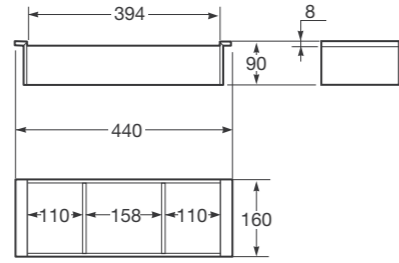

Large interior container for furniture.
Material: Veneered dark oak.

40 x 35 x 14 cm
Beauty Area

Ref. 856541128

Interior container with 3 compartments, for furniture.
Material: Veneered dark oak.

44 x 16 x 9 cm
Beauty Area