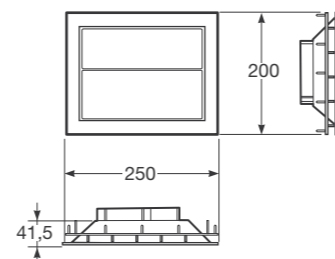

Built-in WC small capacitive dual flush 3/6l cabinet (cannot be installed with other horizontal built-in cabinets).
Materials: Lacquered aluminium and MDF.

25 x 20 cm
Basic Needs Area
Ref. 8164870..
40 Greige
39 Nero
41 Silver