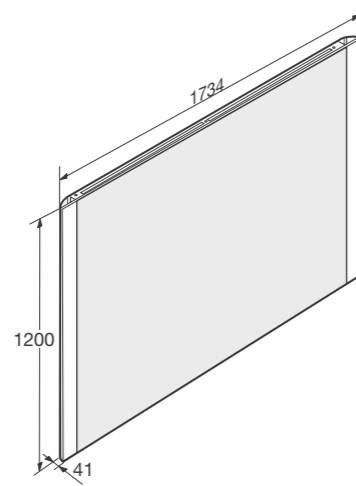

Mirror for beauty area 1734 x 1200 DALI system w/dismist, lateral lighting with upper and lower ambience backlights.

Material: Optical glass mirror with high efficiency fluorescent lights.

Mirror for beauty area 1734 x 1200 w/dismist, lateral lighting with upper and lower ambience backlights.

Material: Optical glass mirror with high efficiency fluorescent lights.

Mirror for beauty area 1434 x 1200 w/dismist, lateral lighting with upper and lower ambience backlights.

Material: Optical glass mirror with high efficiency fluorescent lights.

Mirror for beauty area 1134 x 1200 w/dismist, lateral lighting with upper and lower ambience backlights.

Material: Optical glass mirror with high efficiency fluorescent lights.

Mirror for beauty area 934 x 1200 w/dismist, lateral lighting with upper and lower ambience backlights.

Material: Optical glass mirror with high efficiency fluorescent lights.

173,4 x 120 cm
Beauty Area

Ref. 812224000

173,4 x 120 cm
Beauty Area

Ref. 812223000

143,4 x 120 cm
Beauty Area

Ref. 812222000

113,4 x 120 cm
Beauty Area

Ref. 812221000

93,4 x 120 cm
Beauty Area

Ref. 812220000