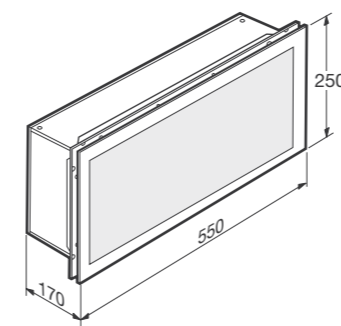

25 x 55 x 12 cm
Wellness Bath & Shower Areas

Ref. 8164810..
40 Greige
39 Nero
41 Silver

Built-in horizontal cabinet for bidet.
Materials: Lacquered aluminium and MDF.

55 x 25 x 17 cm
Basic Needs Area

Ref. 8164820..
40 Greige
39 Nero
41 Silver