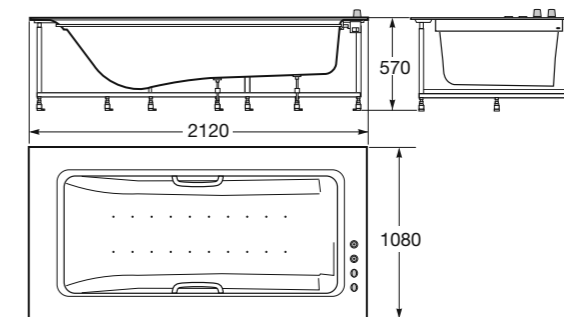

SHOWER TRAYS

BATHTUBS

Shower tray 1300.
Material: Fireclay.

Shower tray 1100.
Material: Fireclay.

Bathtub for islands, with deck mounted thermostatic faucet, brass safety handles on the sides and headrest. Whirlpool (soft air) and chromotherapy option.
Material: Reinforced acrylic.

Bathtub built-in, with deck mounted thermostatic faucet, brass safety handles on the sides and headrest. Whirlpool (soft air) and chromotherapy option.
Material: Reinforced acrylic.

Bathtub for islands with deck mounted thermostatic faucet, brass safety handles on the sides and headrest.
Material: Reinforced acrylic.

Bathtub built-in, with deck mounted thermostatic faucet, brass safety handles on the sides and headrest.
Material: Reinforced acrylic.

130 x 95 cm
Wellness Shower Area

Ref. 373761..
R3 Greige
R5 Nero
91 Off white
R6 Shagreen
00 White

110 x 80 cm
Wellness Shower Area

Ref. 373763..
R3 Greige
R5 Nero
91 Off white
R6 Shagreen
00 White

212 x 108 cm
Wellness Bath Area

Ref. 248176..
R3C Greige + Greige handles
R5G Nero + Nero handles
911 Off white + Chrome handles
R6C Shagreen + Greige handles
001 White + Chrome handles

214,5 x 110 cm
Wellness Bath Area

Ref. 248200..
R3C Greige + Greige handles
R5G Nero + Nero handles
911 Off white + Chrome handles
R6C Shagreen + Greige handles
001 White + Chrome handles

212 x 108 cm
Wellness Bath Area

Ref. 248174..
R3C Greige + Greige handles
R5G Nero + Nero handles
911 Off white + Chrome handles
R6C Shagreen + Greige handles
001 White + Chrome handles

214,5 x 110 cm
Wellness Bath Area

Ref. 248201..
R3C Greige + Greige handles
R5G Nero + Nero handles
911 Off white + Chrome handles
R6C Shagreen + Greige handles
001 White + Chrome handles