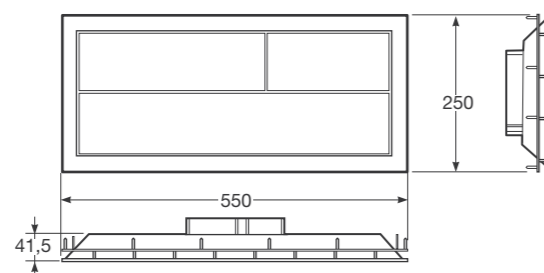

Built-in WC large capacitive dual flush 3/6l cabinet, can be installed with other horizontal built-in cabinets.
Materials: Lacquered aluminium and MDF.

55 x 25 cm
Basic Needs Area
Ref. 8164850..
40 Greige
39 Nero
41 Silver