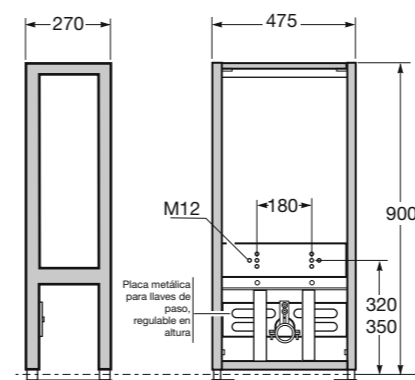

Duplo bidet free-standing support for island built-in installations. Compatible with built-in horizontal cabinet for bidet reference 8164820..

90 x 47,5 x 27 cm
Basic Needs Area
Ref. 890041200