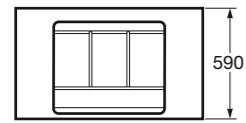

Furniture of 1,0 m for 1 countertop washbasin 65.
Material: Lacquered MDF outside, veneered dark oak inside.

100 x 59 cm
Beauty Area

Ref. 8565388..
20 Greige
21 Nero
19 Silver