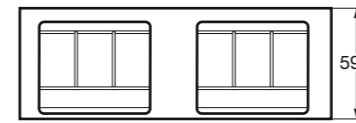

Furniture of 1,55 m for 2 countertop washbasins 65.
Material: Lacquered MDF outside, veneered dark oak inside.

155,4 x 59 cm
Beauty Area

Ref. 8565368..
20 Greige
21 Nero
19 Silver