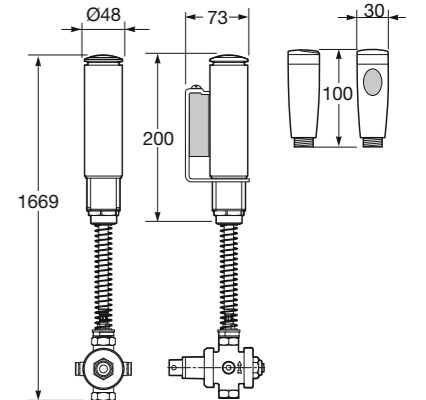

Retractable toilet-jet for WC cleaning, inside built-in cubicle (sold as separate reference).
Material: Chrome plated ABS and brushed plated ABS PVD (for Greige and Nero finishings).

20 x 7,3 cm
Basic Needs Area
Ref. AS254015..
VC0 Greige
VG0 Nero
C00 Chrome