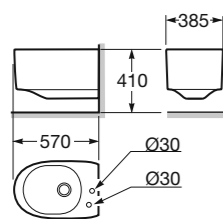

Wall hung bidet, with two 30,5 mm orifices for matching faucet.
Material: Vitreous China.

57 x 38,5 cm
Basic Needs Area
Ref. 357765..
R3 Greige
R5 Nero
91 Off white
R2 Shagreen-T
00 White