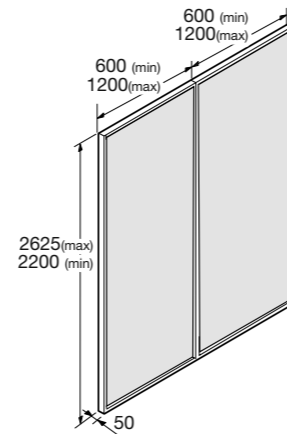

2. Two lateral fixed panels.

Materials: Tempered and laminated double optical glass 11 mm thick and extruded aluminium frame with anodized finishing. Maxiclean anti-fog treatment.

Tailored	Glass Type:
All areas	00 Transparent
	T1 Gold-silver fabric
Finishing:	T2 Silver-silver fabric
G Greige	LU Translucent
N Nero	L1 Translucent + T1 fabric
S Silver	L2 Translucent + T2 fabric
Hand:	
Left	
Right	
0