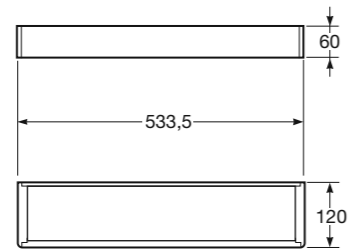

Profile shelf 760 x 120.
Material: Chrome plated brass and brushed chrome PVD plated brass (for Greige and Nero finishings).

76 x 12 cm
 Wellness Shower Area
 Ref. 8164610..
 40 Greige
 39 Nero
 01 Chrome