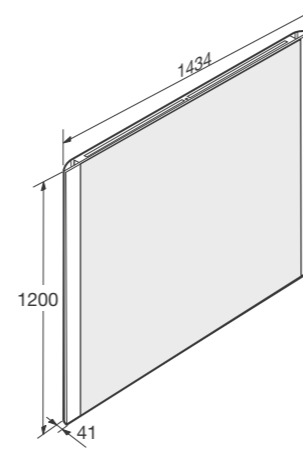

Mirror for beauty area 1734 x 1200 DALI system w/dismist, lateral lighting with upper and lower ambience backlights.

Material: Optical glass mirror with high efficiency fluorescent lights.

Mirror for beauty area 1734 x 1200 w/dismist, lateral lighting with upper and lower ambience backlights.

Material: Optical glass mirror with high efficiency fluorescent lights.

Mirror for beauty area 1434 x 1200 w/dismist, lateral lighting with upper and lower ambience backlights.

Material: Optical glass mirror with high efficiency fluorescent lights.

Mirror for beauty area 1134 x 1200 w/dismist, lateral lighting with upper and lower ambience backlights.

Material: Optical glass mirror with high efficiency fluorescent lights.

Mirror for beauty area 934 x 1200 w/dismist, lateral lighting with upper and lower ambience backlights.

Material: Optical glass mirror with high efficiency fluorescent lights.

173,4 x 120 cm
Beauty Area

Ref. 812224000

173,4 x 120 cm
Beauty Area

Ref. 812223000

143,4 x 120 cm
Beauty Area

Ref. 812222000

113,4 x 120 cm
Beauty Area

Ref. 812221000

93,4 x 120 cm
Beauty Area

Ref. 812220000