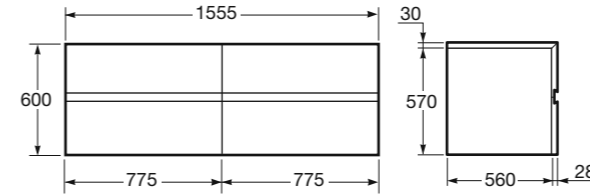

Furniture of 1,55 m for 2 countertop washbasins 65.
Material: Lacquered MDF outside, veneered dark oak inside.

155,4 x 59 cm
Beauty Area

Ref. 8565368..
20 Greige
21 Nero
19 Silver