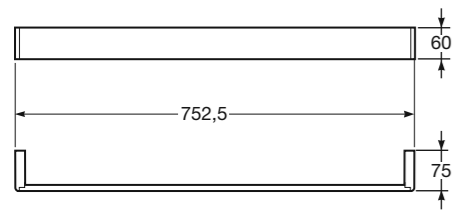

Wall mounted towel rails 760 x 75.

Material: Chrome plated brass and brushed chrome PVD plated brass (for Greige and Nero finishings).

76 x 7,5 cm
Wellness Bath & Shower Areas
Ref. 8164570..
40 Greige
39 Nero
01 Chrome