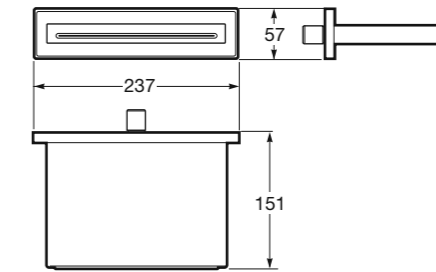

Wall mounted cascade spout.
Material: Chrome plated brass and brushed chrome PVD plated brass (for Greige and Nero finishings).

23,7 x 5,7 cm
Wellness Shower Area
Ref. A5A1876..
VC0 Greige
VG0 Nero
C00 Chrome