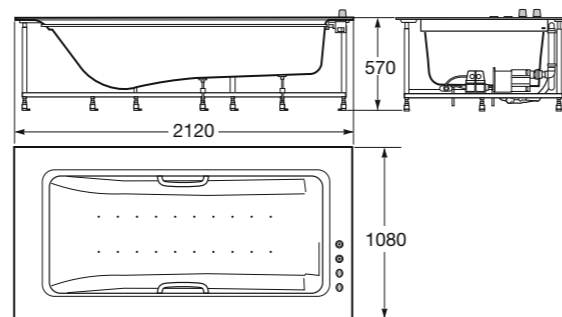

SHOWER TRAYS

BATHTUBS

Shower tray 1300.
Material: Fireclay.

Shower tray 1100.
Material: Fireclay.

Bathtub for islands, with deck mounted thermostatic faucet, brass safety handles on the sides and headrest. Whirlpool (soft air) and chromotherapy option.
Material: Reinforced acrylic.

Bathtub built-in, with deck mounted thermostatic faucet, brass safety handles on the sides and headrest. Whirlpool (soft air) and chromotherapy option.
Material: Reinforced acrylic.

Bathtub for islands with deck mounted thermostatic faucet, brass safety handles on the sides and headrest.
Material: Reinforced acrylic.

Bathtub built-in, with deck mounted thermostatic faucet, brass safety handles on the sides and headrest.
Material: Reinforced acrylic.

130 x 95 cm
Wellness Shower Area

Ref. 373761..
R3 Greige
R5 Nero
91 Off white
R6 Shagreen
00 White

110 x 80 cm
Wellness Shower Area

Ref. 373763..
R3 Greige
R5 Nero
91 Off white
R6 Shagreen
00 White

212 x 108 cm
Wellness Bath Area

Ref. 248176..
R3C Greige + Greige handles
R5G Nero + Nero handles
911 Off white + Chrome handles
R6C Shagreen + Greige handles
001 White + Chrome handles

214,5 x 110 cm
Wellness Bath Area

Ref. 248200..
R3C Greige + Greige handles
R5G Nero + Nero handles
911 Off white + Chrome handles
R6C Shagreen + Greige handles
001 White + Chrome handles

212 x 108 cm
Wellness Bath Area

Ref. 248174..
R3C Greige + Greige handles
R5G Nero + Nero handles
911 Off white + Chrome handles
R6C Shagreen + Greige handles
001 White + Chrome handles

214,5 x 110 cm
Wellness Bath Area

Ref. 248201..
R3C Greige + Greige handles
R5G Nero + Nero handles
911 Off white + Chrome handles
R6C Shagreen + Greige handles
001 White + Chrome handles