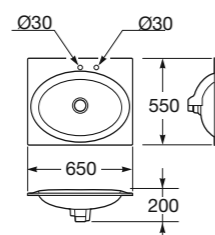

PRODUCTS

Countertop washbasin 77 cm, with two 30,5 mm orifices for matching faucet.
Material: Vitreous China.

77x 55 cm
Beauty Area

Ref. 327760..
R3 Greige
R5 Nero
91 Off white
R2 Shagreen-T
00 White

Countertop washbasin 65 cm, with two 30,5 mm orifices for matching faucet.
Material: Vitreous China.