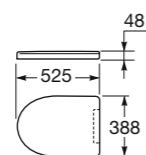

Soft close cover for wall-hung bidet.
Material: Bakelite.

52 x 38,5 x 4,8 cm
Basic Needs Area
Ref. 806762..
R3 Greige
R5 Nero
91 Off white
R2 Shagreen-T
00 White