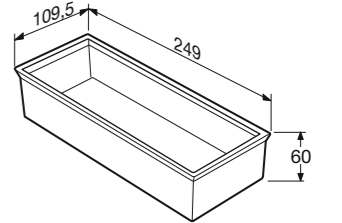

Container (translucent fumé color).
Material: PS.

25 x 11 x 6 cm
Beauty & Wellness Shower Areas
Ref. 816452 043