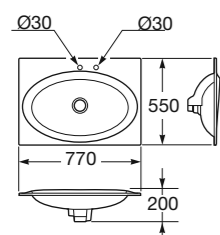

Countertop washbasin 77 cm, with two 30,5 mm orifices for matching faucet.
Material: Vitreous China.

77x 55 cm
Beauty Area

Ref. 327760..
R3 Greige
R5 Nero
91 Off white
R2 Shagreen-T
00 White