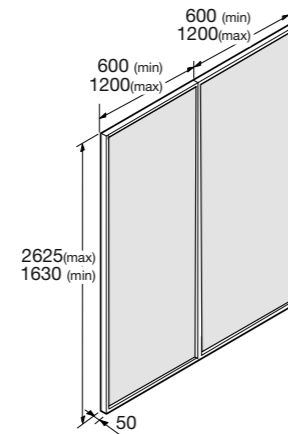

1. Two fixed panels (same width for both panels).

Materials: Tempered and laminated double optical glass 11 mm thick and extruded aluminium frame with anodized finishing. Maxiclean anti-fog treatment.

Tailored	Glass Type:
All areas	00 Transparent
	T1 Gold-silver fabric
Finishing:	T2 Silver-silver fabric
G Greige	DG Variable opacity
N Nero	D1 Variable opacity + T1 fabric
S Silver	D2 Variable opacity + T2 fabric
	LU Translucent
	L1 Translucent + T1 fabric
	L2 Translucent + T2 fabric