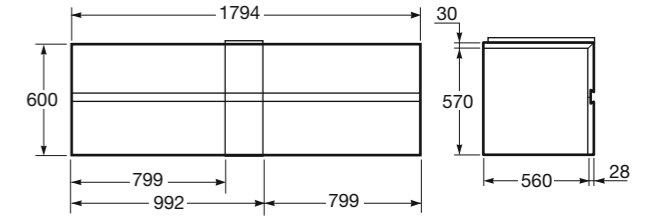

Furniture of 1,8 m for 2 countertop washbasins 77.
Material: Lacquered MDF outside, veneered dark oak inside.

179,4 x 59 cm
Beauty Area

Ref. 8565358..
20 Greige
21 Nero
19 Silver