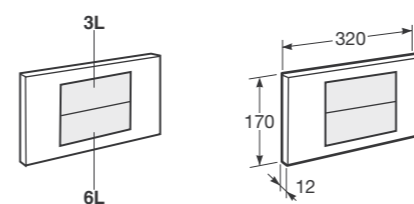

Push type operating plate dual flush 3/6l for duplo cisterns (cannot be installed with other horizontal built-in cabinets).
Material: Chrome plated ABS and brushed plated ABS PVD (for Greige and Nero finishings).

32 x 17 cm
Basic Needs Area
Ref. 8900450..
R3 Greige
R5 Nero
R1 Silver
R0 Chrome