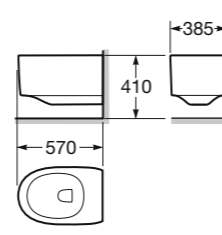

Wall hung WC.
Material: Vitreous China.

57 x 38,5 cm
Basic Needs Area

Ref. 346767..
R3 Greige
R5 Nero
91 Off white
R2 Shagreen-T
00 White