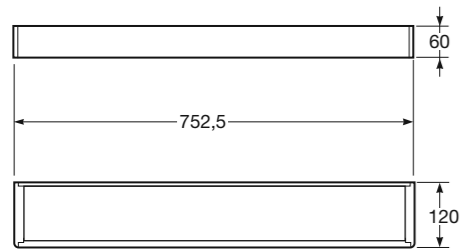

Profile shelf 760 x 120.
Material: Chrome plated brass and brushed chrome PVD plated brass (for Greige and Nero finishings).

76 x 12 cm
Wellness Shower Area
Ref. 8164610..
40 Greige
39 Nero
01 Chrome