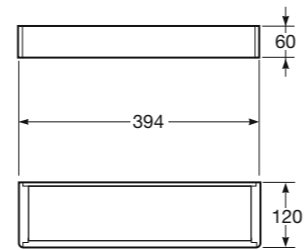

Profile shelf 400 x 120.
Material: Chrome plated brass and brushed chrome PVD plated brass (for Greige and Nero finishings).

40 x 12 cm
Wellness Shower Area
Ref. 8164590..
40 Greige
39 Nero
01 Chrome