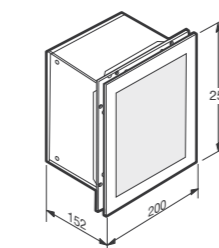

25 x 55 x 12 cm
Wellness Bath & Shower Areas

Ref. 8164810..
40 Greige
39 Nero
41 Silver

Built-in horizontal cabinet for bidet.
Materials: Lacquered aluminium and MDF.

55 x 25 x 17 cm
Basic Needs Area

Ref. 8164820..
40 Greige
39 Nero
41 Silver