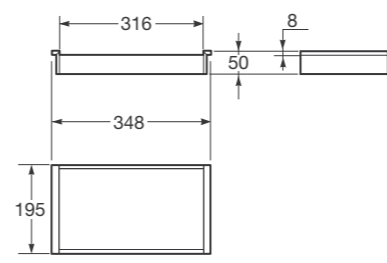

Interior tray for furniture.
Material: Veneered dark oak.

35 x 20 x 5 cm
Beauty Area

Ref. 856542128