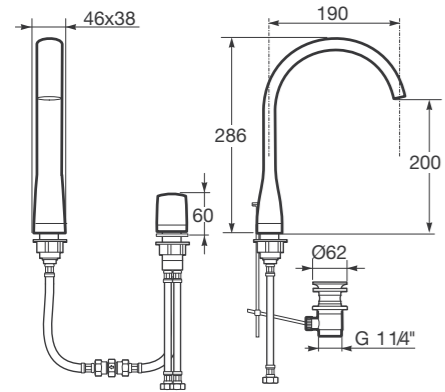

Ref. 890040200

Wall hung bidet, with two 30,5 mm orifices for matching faucet.
Material: Vitreous China.

57 x 38,5 cm
Basic Needs Area
Ref. 357765..
R3 Greige
R5 Nero
91 Off white
R2 Shagreen-T
00 White

Soft close cover for wall-hung bidet.
Material: Bakelite.

52 x 38,5 x 4,8 cm
Basic Needs Area
Ref. 806762..
R3 Greige
R5 Nero
91 Off white
R2 Shagreen-T
00 White

Duplo bidet support for conventional built-in installations. Not compatible with built-in horizontal cabinet for bidet.

109 x 47,5 x 16-24 cm
Basic Needs Area
Ref. 890041100

Duplo bidet free-standing support for island built-in installations. Compatible with built-in horizontal cabinet for bidet reference 8164820..

90 x 47,5 x 27 cm
Basic Needs Area
Ref. 890041200

Washbasin single side lever faucet for 30,5 mm orifice.
Material: Chrome plated brass and brushed chrome PVD plated brass (for Greige and Nero finishings).

28,6 x 19 cm
 Beauty Area
 Ref. A5A3876..
 VC0 Greige
 VG0 Nero
 C00 Chrome