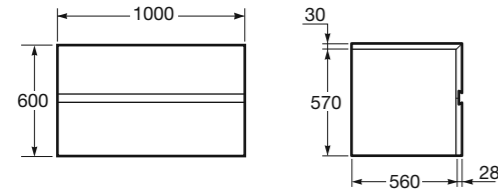

Furniture of 1,0 m for 1 countertop washbasin 65.
Material: Lacquered MDF outside, veneered dark oak inside.

100 x 59 cm
Beauty Area

Ref. 8565388..
20 Greige
21 Nero
19 Silver