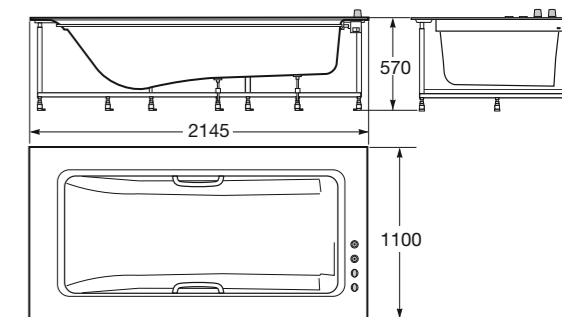

SHOWER TRAYS

BATHTUBS

Shower tray 1300.
Material: Fireclay.

Shower tray 1100.
Material: Fireclay.

Bathtub for islands, with deck mounted thermostatic faucet, brass safety handles on the sides and headrest. Whirlpool (soft air) and chromotherapy option.
Material: Reinforced acrylic.

Bathtub built-in, with deck mounted thermostatic faucet, brass safety handles on the sides and headrest. Whirlpool (soft air) and chromotherapy option.
Material: Reinforced acrylic.

Bathtub for islands with deck mounted thermostatic faucet, brass safety handles on the sides and headrest.
Material: Reinforced acrylic.

Bathtub built-in, with deck mounted thermostatic faucet, brass safety handles on the sides and headrest.
Material: Reinforced acrylic.

130 x 95 cm
Wellness Shower Area

Ref. 373761..
R3 Greige
R5 Nero
91 Off white
R6 Shagreen
00 White

110 x 80 cm
Wellness Shower Area

Ref. 373763..
R3 Greige
R5 Nero
91 Off white
R6 Shagreen
00 White

212 x 108 cm
Wellness Bath Area

Ref. 248176..
R3C Greige + Greige handles
R5G Nero + Nero handles
911 Off white + Chrome handles
R6C Shagreen + Greige handles
001 White + Chrome handles

214,5 x 110 cm
Wellness Bath Area

Ref. 248200..
R3C Greige + Greige handles
R5G Nero + Nero handles
911 Off white + Chrome handles
R6C Shagreen + Greige handles
001 White + Chrome handles

212 x 108 cm
Wellness Bath Area

Ref. 248174..
R3C Greige + Greige handles
R5G Nero + Nero handles
911 Off white + Chrome handles
R6C Shagreen + Greige handles
001 White + Chrome handles

214,5 x 110 cm
Wellness Bath Area

Ref. 248201..
R3C Greige + Greige handles
R5G Nero + Nero handles
911 Off white + Chrome handles
R6C Shagreen + Greige handles
001 White + Chrome handles