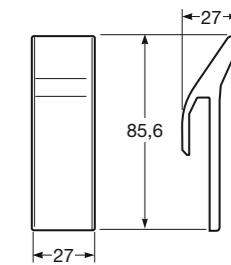

Robe hook for profile.

Material: Chrome plated brass and brushed chrome PVD plated brass (for Greige and Nero finishings).

2,7 x 3 x 8,5 cm
Wellness Bath & Shower Areas
Ref. 8164500..
40 Greige
39 Nero
01 Chrome