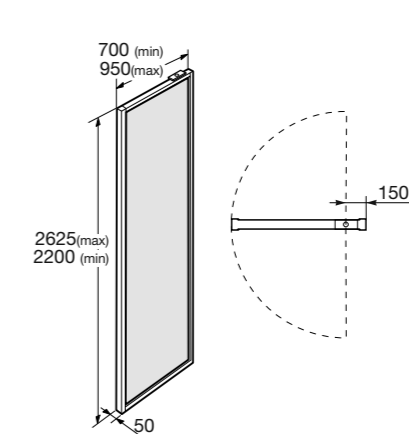

7. Built-in door (wet).

Materials: Tempered and laminated double optical glass 11 mm thick and extruded aluminium frame with anodized finishing. Maxiclean anti-fog treatment.

Tailored	Glass Type:
All areas	00 Transparent
	T1 Gold-silver fabric
Finishing:	T2 Silver-silver fabric
G Greige	LU Translucent
N Nero	L1 Translucent + T1 fabric
S Silver	L2 Translucent + T2 fabric
Hand:	
Left	
Right	
0