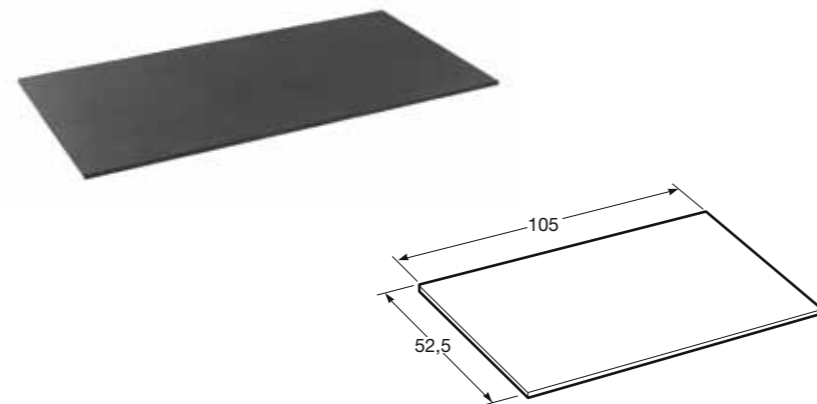

NERO SHAGREEN R 52,4 x 104,9.

52,4 x 104,9 cm

All areas
Ref. TJT7DK161