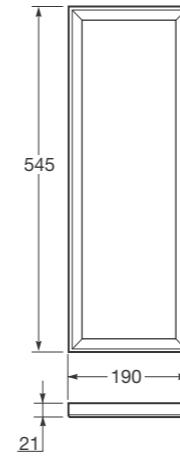

Large interior container for furniture.
Material: Veneered dark oak.

40 x 35 x 14 cm
Beauty Area

Ref. 856541128

Interior container with 3 compartments, for furniture.
Material: Veneered dark oak.

44 x 16 x 9 cm
Beauty Area

Ref. 856540128

Interior tray for furniture.
Material: Veneered dark oak.

35 x 20 x 5 cm
Beauty Area

Ref. 856542128

Over countertop tray for furniture.
Material: Lacquered MDF.

55 x 19 cm
Beauty Area

Ref. 8565398..