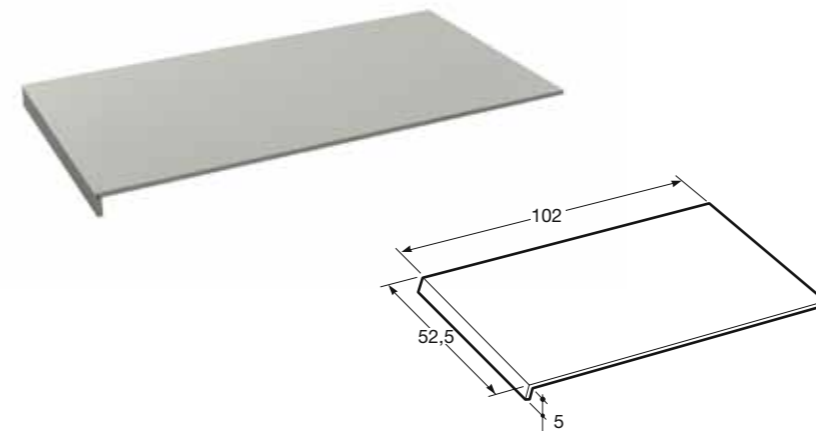

4,9 x 17 x 52,4 cm

All areas
Ref. TJ7TFA041

OFF-WHITE MATT R 52,4 x 104,9.

52,4 x 104,9 cm

All areas
Ref. TJT7DK021

OFF-WHITE LATTICE R 52,4 x 104,9.

52,4 x 104,9 cm

All areas
Ref. TJ7TDK021