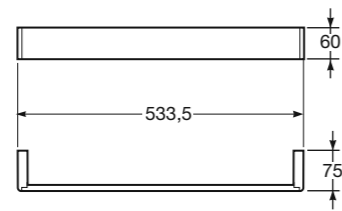

Ref. 812220000

Wall mounted towel rails 760 x 75.

Material: Chrome plated brass and brushed chrome PVD plated brass (for Greige and Nero finishings).

76 x 7,5 cm
Wellness Bath & Shower Areas
Ref. 8164570..
40 Greige
39 Nero
01 Chrome