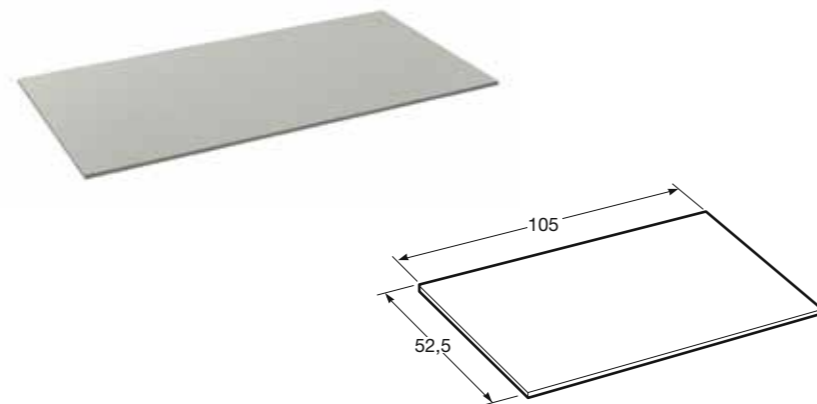

4,9 x 17 x 52,4 cm

All areas
Ref. TJ7TFA041

OFF-WHITE MATT R 52,4 x 104,9.

52,4 x 104,9 cm

All areas
Ref. TJT7DK021

OFF-WHITE LATTICE R 52,4 x 104,9.

52,4 x 104,9 cm

All areas
Ref. TJ7TDK021