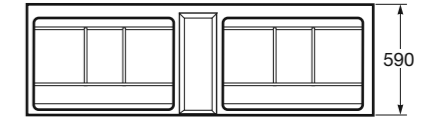

Furniture of 1,8 m for 2 countertop washbasins 77.
Material: Lacquered MDF outside, veneered dark oak inside.

179,4 x 59 cm
Beauty Area

Ref. 8565358..
20 Greige
21 Nero
19 Silver