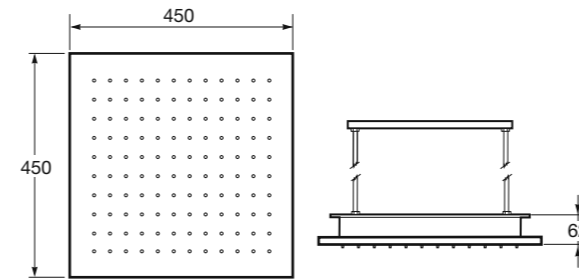

Rain shower head.
Material: Stainless steel and brushed stainless steel PVD (for Greige and Nero finishings).

44,5 x 44,5 cm
Wellness Shower Area
Ref. A5B9376..
VC0 Greige
VG0 Nero
C00 Chrome