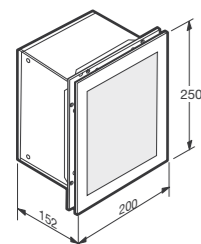

Built-in storage cabinet.
Materials: Lacquered aluminium and MDF.

20 x 25 x 15 cm
Basic Needs Area
Ref. 8164840..
40 Greige
39 Nero
41 Silver