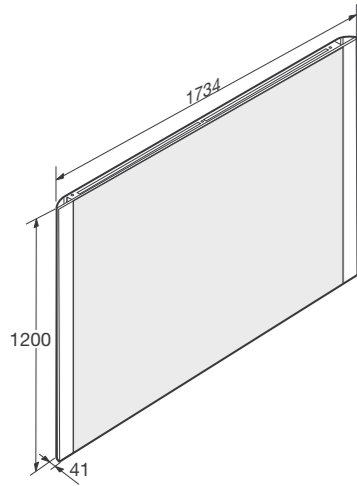

Mirror for beauty area 1734 x 1200 DALI system w/dismist, lateral lighting with upper and lower ambience backlights.

Material: Optical glass mirror with high efficiency fluorescent lights.

Mirror for beauty area 1734 x 1200 w/dismist, lateral lighting with upper and lower ambience backlights.

Material: Optical glass mirror with high efficiency fluorescent lights.

Mirror for beauty area 1434 x 1200 w/dismist, lateral lighting with upper and lower ambience backlights.

Material: Optical glass mirror with high efficiency fluorescent lights.

Mirror for beauty area 1134 x 1200 w/dismist, lateral lighting with upper and lower ambience backlights.

Material: Optical glass mirror with high efficiency fluorescent lights.

Mirror for beauty area 934 x 1200 w/dismist, lateral lighting with upper and lower ambience backlights.

Material: Optical glass mirror with high efficiency fluorescent lights.

173,4 x 120 cm
Beauty Area

Ref. 812224000

173,4 x 120 cm
Beauty Area

Ref. 812223000

143,4 x 120 cm
Beauty Area

Ref. 812222000

113,4 x 120 cm
Beauty Area

Ref. 812221000

93,4 x 120 cm
Beauty Area

Ref. 812220000