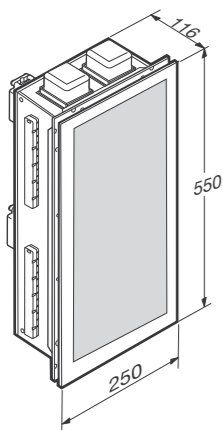

Built-in vertical Beauty cabinet.
Materials: Lacquered aluminium and MDF.

25 x 55 x 12 cm
Beauty Area

Ref. 8164800.. Left side
Ref. 8164860.. Right side
40 Greige
39 Nero
41 Silver