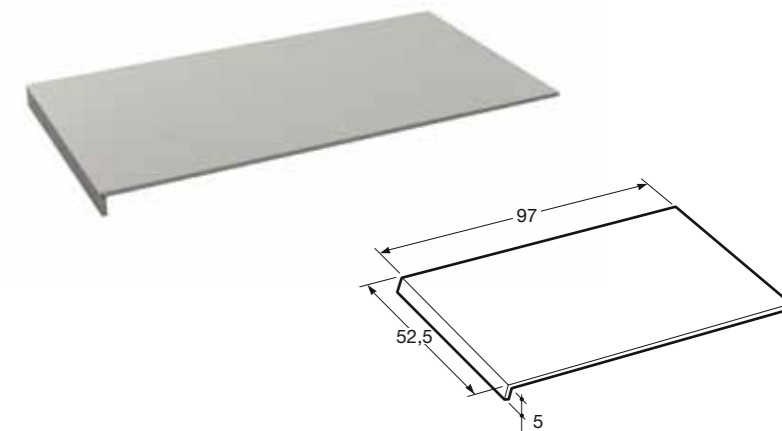

L4 OFF-WHITE LATTICE R 4,9 x 97.

4,9 x 52,4 x 97 cm

All areas
Ref. TJ7TDY021