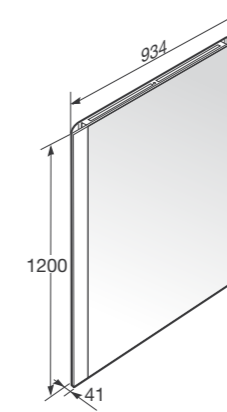

Mirror for beauty area 1734 x 1200 DALI system w/dismist, lateral lighting with upper and lower ambience backlights.

Material: Optical glass mirror with high efficiency fluorescent lights.

Mirror for beauty area 1734 x 1200 w/dismist, lateral lighting with upper and lower ambience backlights.

Material: Optical glass mirror with high efficiency fluorescent lights.

Mirror for beauty area 1434 x 1200 w/dismist, lateral lighting with upper and lower ambience backlights.

Material: Optical glass mirror with high efficiency fluorescent lights.

Mirror for beauty area 1134 x 1200 w/dismist, lateral lighting with upper and lower ambience backlights.

Material: Optical glass mirror with high efficiency fluorescent lights.

Mirror for beauty area 934 x 1200 w/dismist, lateral lighting with upper and lower ambience backlights.

Material: Optical glass mirror with high efficiency fluorescent lights.

173,4 x 120 cm
Beauty Area

Ref. 812224000

173,4 x 120 cm
Beauty Area

Ref. 812223000

143,4 x 120 cm
Beauty Area

Ref. 812222000

113,4 x 120 cm
Beauty Area

Ref. 812221000

93,4 x 120 cm
Beauty Area

Ref. 812220000