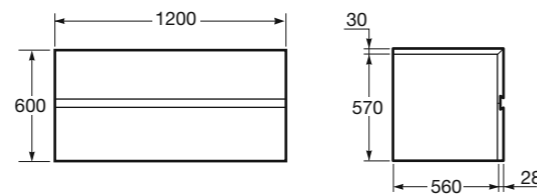

Furniture of 1,2 m for 1 countertop washbasin 77.
Material: Lacquered MDF outside, veneered dark oak inside.

120 x 59 cm
Beauty Area

Ref. 8565378..
20 Greige
21 Nero
19 Silver