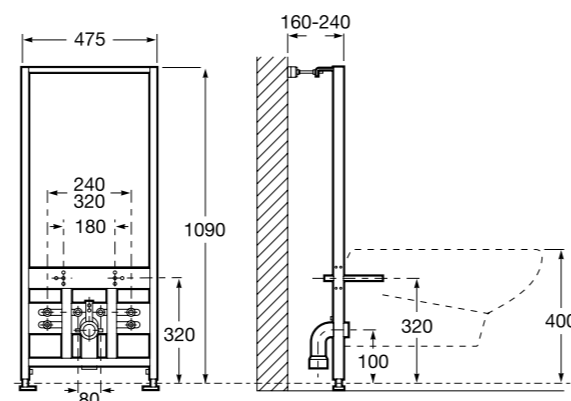

Duplo bidet support for conventional built-in installations. Not compatible with built-in horizontal cabinet for bidet.

109 x 47,5 x 16-24 cm
Basic Needs Area
Ref. 890041100