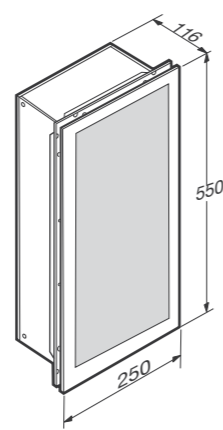

Built-in vertical Bath/Shower cabinet.
Materials: Lacquered aluminium and MDF.

25 x 55 x 12 cm
Wellness Bath & Shower Areas

Ref. 8164810..
40 Greige
39 Nero
41 Silver