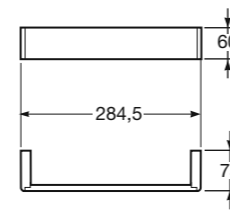

Wall mounted towel rails 290 x 75.

Material: Chrome plated brass and brushed chrome PVD plated brass (for Greige and Nero finishings).

29 x 7,5 cm
Wellness Bath & Shower Areas
Ref. 8164540..
40 Greige
39 Nero
01 Chrome