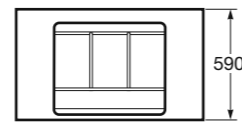

Furniture of 1,2 m for 1 countertop washbasin 77.
Material: Lacquered MDF outside, veneered dark oak inside.

120 x 59 cm
Beauty Area

Ref. 8565378..
20 Greige
21 Nero
19 Silver