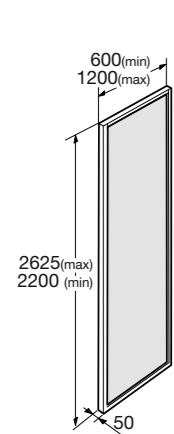

0. Fixed panel.

Materials: Tempered and laminated double optical glass 11 mm thick and extruded aluminium frame with anodized finishing. Maxiclean anti-fog treatment.

Tailored	Glass Type:
All areas	00 Transparent
	T1 Gold-silver fabric
Finishing:	T2 Silver-silver fabric
G Greige	DG Variable opacity
N Nero	D1 Variable opacity + T1 fabric
S Silver	D2 Variable opacity + T2 fabric
	LU Translucent
	L1 Translucent + T1 fabric
	L2 Translucent + T2 fabric