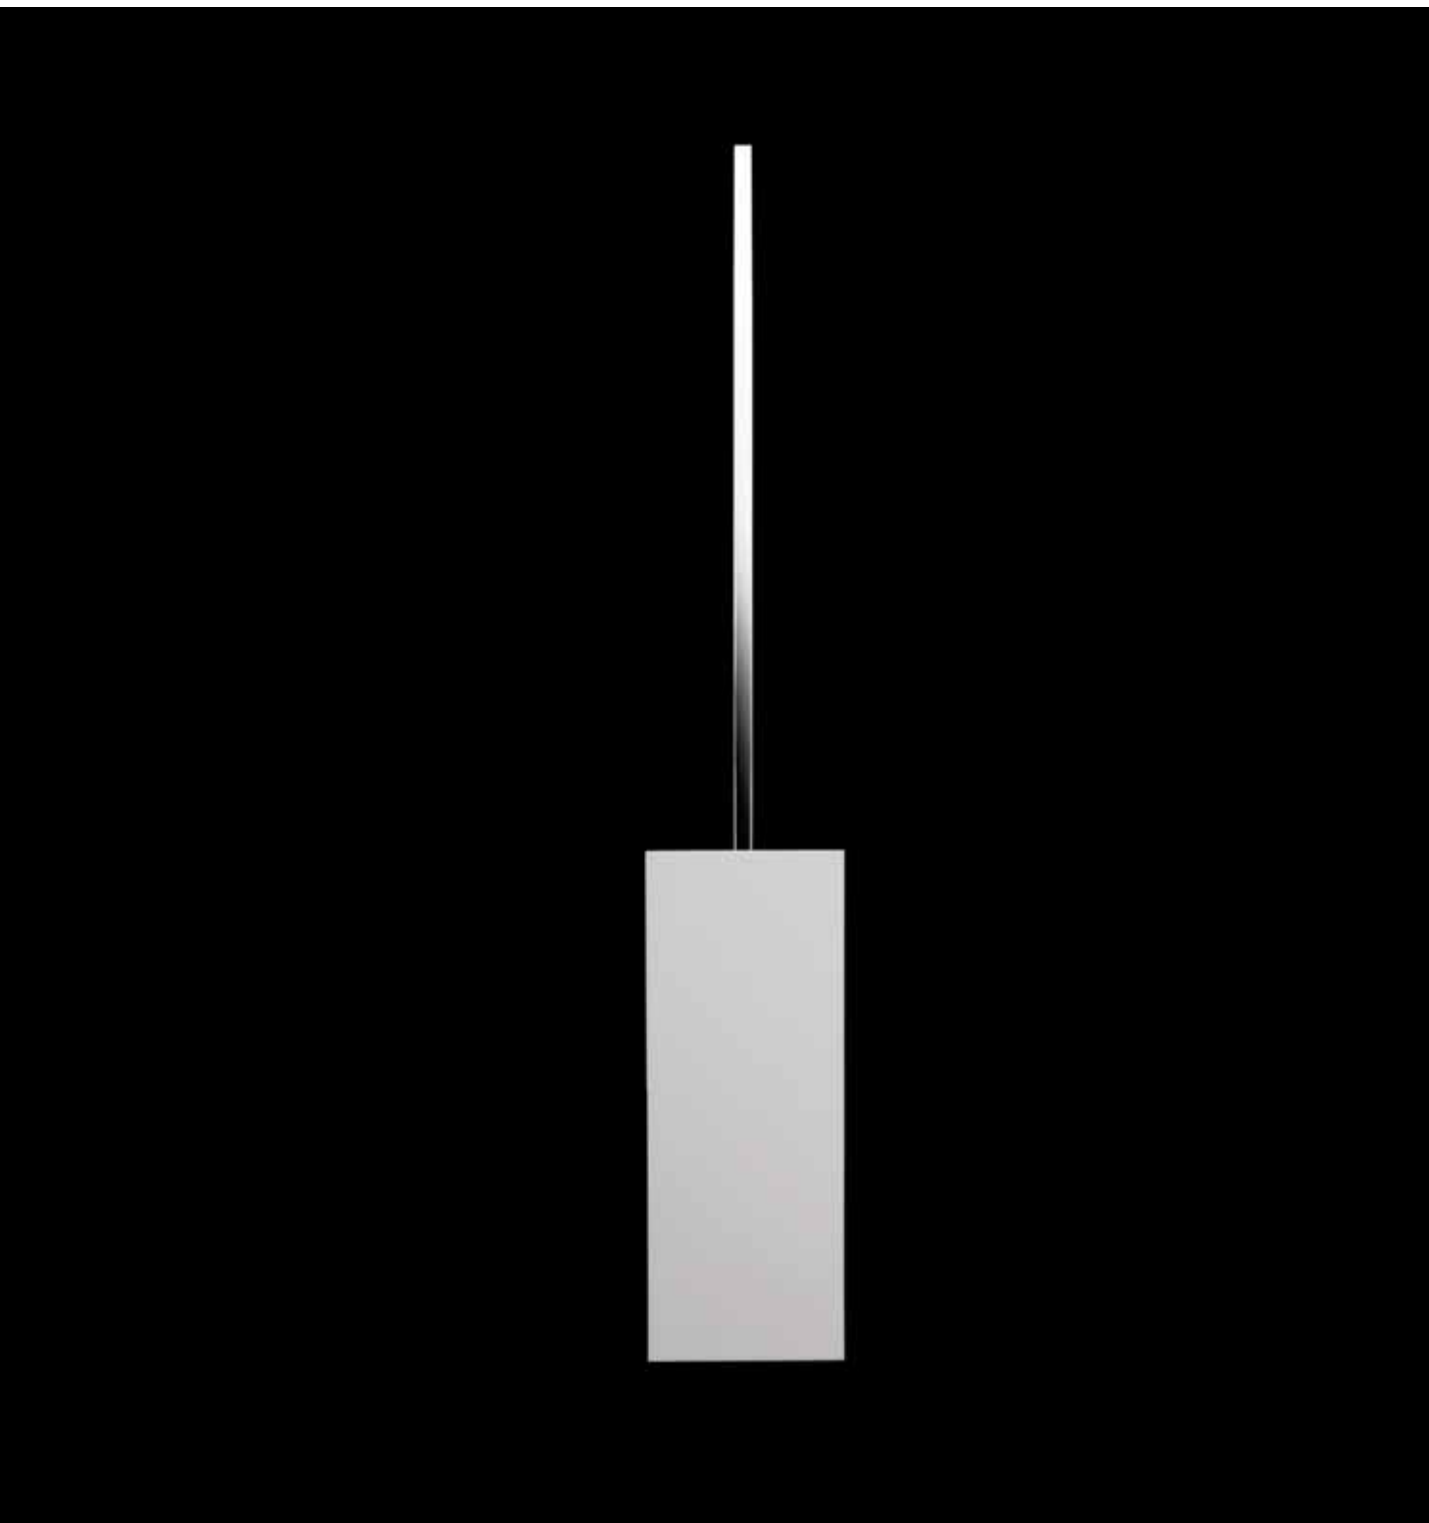

# batht life

DESIGN BY CARLES FERRUZ

SET OF PERFECTLY STRAIGHT LINES AND  
ANGLES WITHIN AN EXCLUSIVE AND TIME-  
LESS DESIGN.