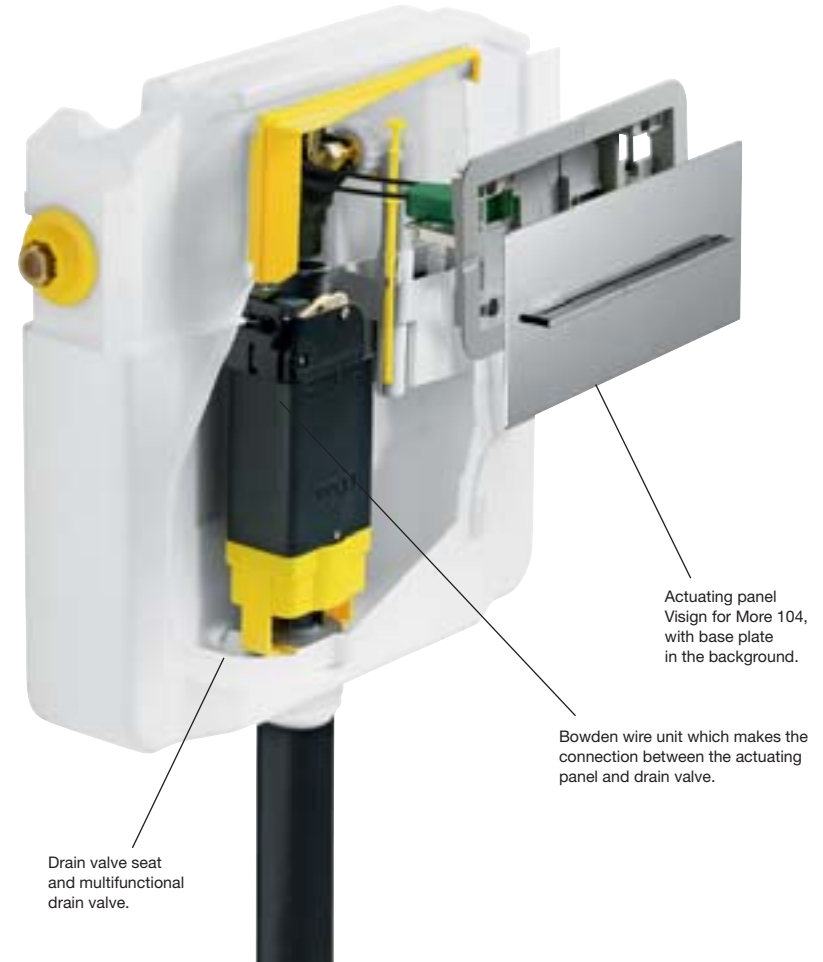

Viega concealed cistern Visign 2: Compactly packed technology.

Just the push of a button on the aesthetic and attractive Viega Visign control element already suffices as a convincing show of the quality of concealed cistern. State of the art cistern technology: with multifunctional drain valve, integrated filling hose fitting and optimized fixing technology for the actuating panel.

Eco- and cost-conscious water usage is easy and always guaranteed thanks to ultra modern dual volume flush mechanism. Full volume can be set between 6 and 9 litres continuously, and small flush volumes can be set between 3–4 litres. Numerous advantages also include the pre-installed water pipe from corner valve to the filling valve – a factor saving time and money. And another plus: thanks to their longevity, the cisterns are a safe investment.

Viega concealed cistern Visign 2 can be combined with all Viega actuating panels.