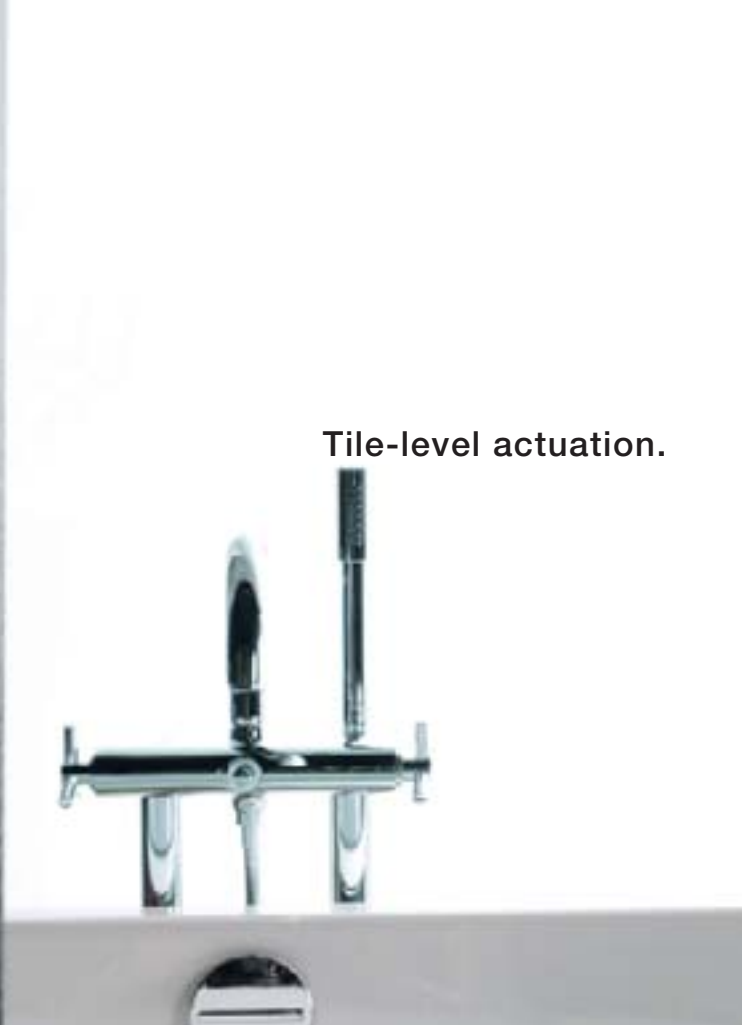

Tile-level actuation.