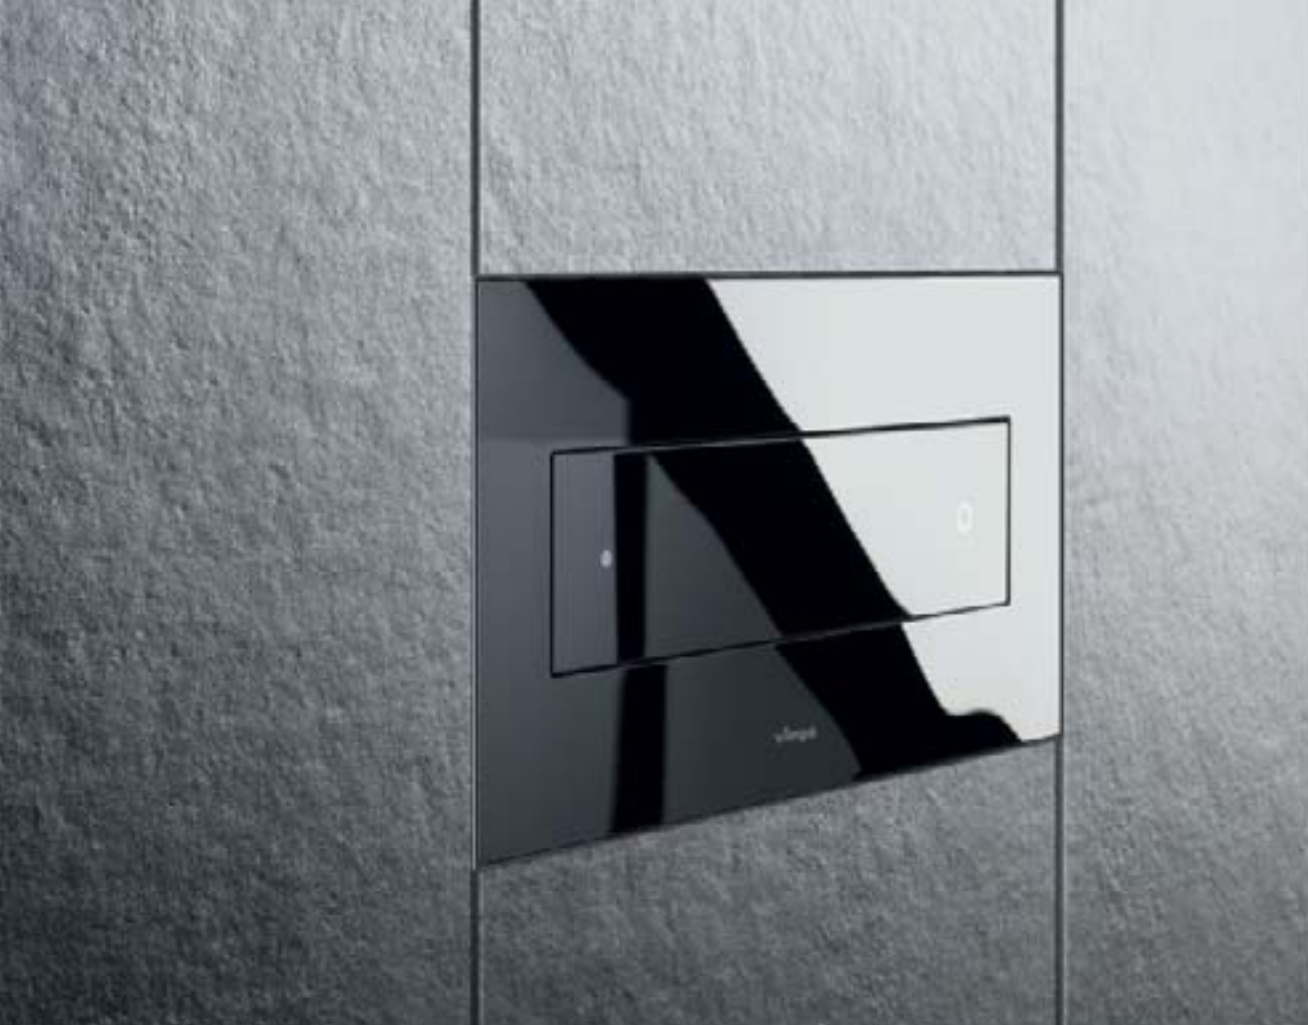

Tile-level actuation.