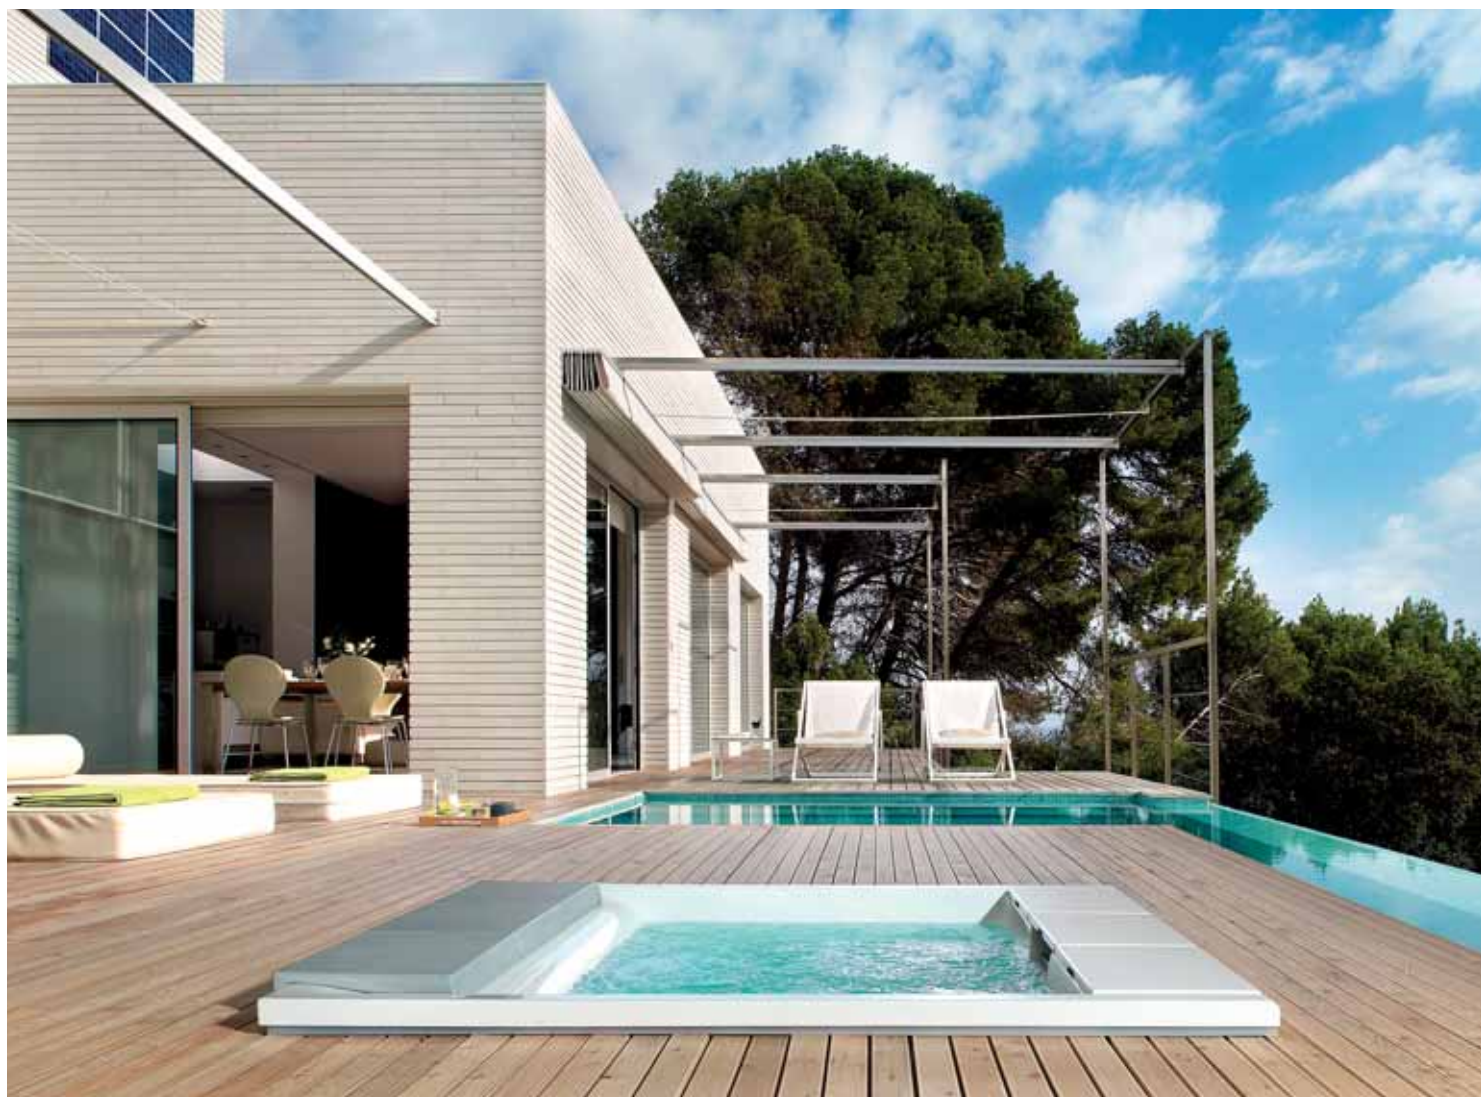

SEASIDE
TALOCCI DESIGN

teuco

SEASIDE

THE BEAUTY OF WATER, EVERY DAY. IN EVERY ROOM.

Teuco, the first beauty treatment for both you and your habitat.

Starting with Seaside, the project by Talocci design merging the concept of beauty and multi-sensory wellness, applying it gradually to the living environment, outdoors and the bathroom too.

SEASIDE L'OUTDOOR

Hydrospa Seaside 640, mini-pool meets design:

the appeal of Seaside goes outdoors, to play the starring role in the garden, on a patio or in a veranda, or even on a terrace.

Seaside 640 creates a unique, multi-sensory atmosphere: flowing water, mood lighting and Chromoexperience, soft cushions, a mini bar and enchanting sounds, thanks to the audio system with an iPod socket.

An enjoyable experience to be had with company too, in the water or lying across the cushions along the tub ledge. Wellness for all hours:

Seaside 640 is the only mini-pool fitted with Hydrosilence, the quietest whirlpool ever, where only the pleasant sound of flowing water can be heard.