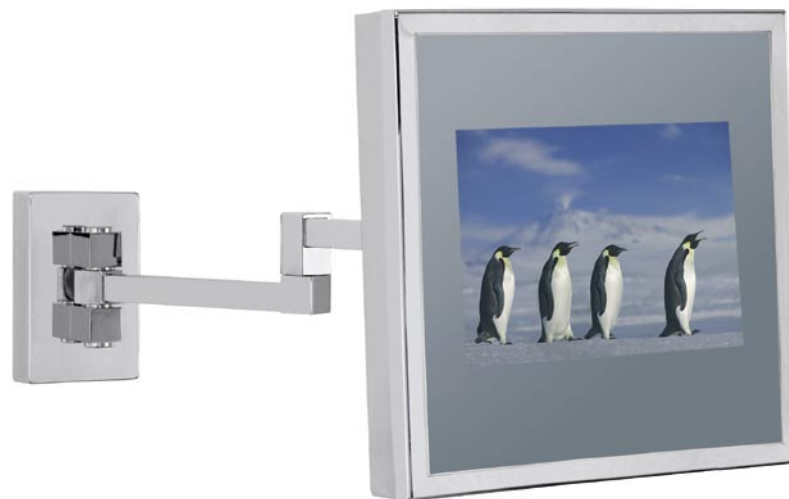

Product Details

Mirror TV

MaJico

Cosmetic Mirror TV CUBIK 6.4

- New LCD activ matrix, integrated in mirror surface
- Integrated TV monitor:
 - Size: 129 x 96 mm / diagonal 163 mm (6,4")
 - Video signals: PAL / NTSC
 - Power supply: DC 12 V (rating)
 - Power: 10 W / 830 mA (typical)
- TV when switched ON
- Mirror when switched OFF
- Twin arm with full pivotal adjustment
- Material: brass
- Class I, 220-250 V

- ▶ To be connected to an existing TV system (slave installation):

Code	Version	Mirror
without loud speaker		
020621	chrome	215 x 215 mm
with integrated loud speaker		
020629	chrome	215 x 215 mm

Cleaning Instructions - Magnifying Mirrors: