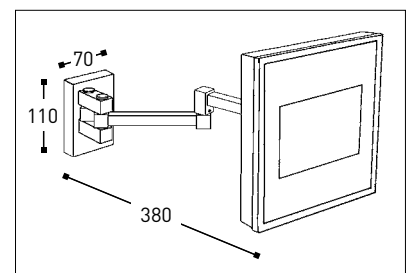

Product Details

Mirror TV

MaJico

Cosmetic Mirror TV CUBIK 6.4

- New LCD activ matrix, integrated in mirror surface
- Integrated TV monitor:
 - Size: 129 x 96 mm / diagonal 163 mm (6,4")
 - Video signals: PAL / NTSC
 - Power supply: DC 12 V (rating)
 - Power: 10 W / 830 mA (typical)
- TV when switched ON
- Mirror when switched OFF
- Twin arm with full pivotal adjustment
- Material: brass
- Class I, 220-250 V

- ▶ To be connected to an existing TV system (slave installation):

Code	Version	Mirror
without loud speaker		
020621	chrome	215 x 215 mm
with integrated loud speaker		
020629	chrome	215 x 215 mm

Cleaning Instructions - Magnifying Mirrors: